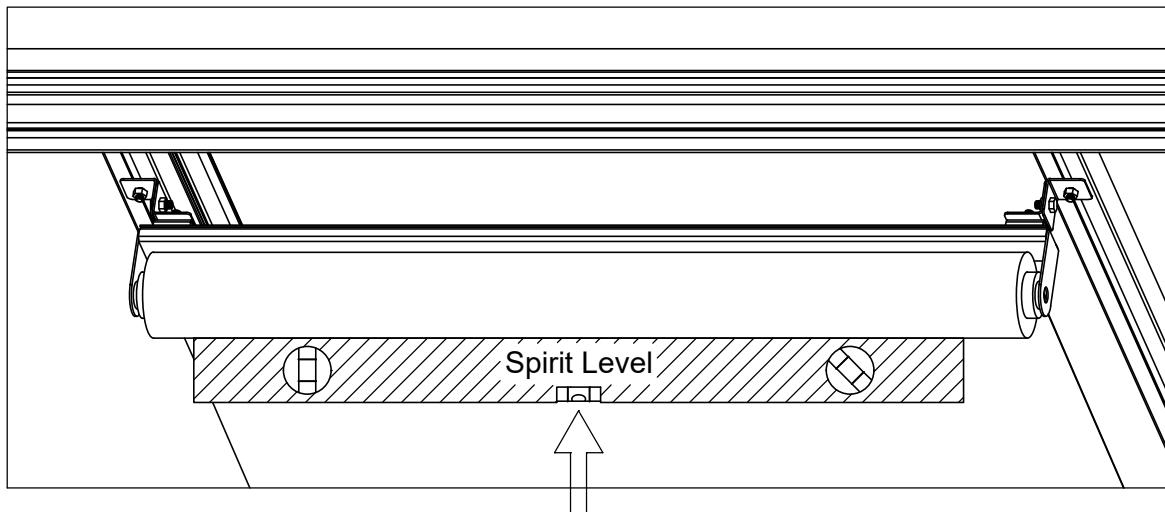

Part	NO.	QTY.	Length(MM)
	0735-40	1	PCS
	7B32-002	2	PCS
	S6-12	4	PCS
	M6	6	PCS
	Ma6-16	2	PCS
	7B32-003	4	PCS

Adjust 7B32-003 and use spirit level to make sure the curtain is horizontal level.

Part	NO.	QTY.	Length(MM)
	7A32-001A	1	15
	7A32-001	1	722
	7B32-001A	2	PCS
	M6	4	PCS
	Ma6-16	4	PCS

For Green Room or others with longer section's width

7A32-001 (722 mm) + 7A32-001A (15 mm)

Part	NO.	QTY.	Length(MM)
	7A32-001	1	722
	7B32-001A	2	PCS
	M6	4	PCS
	Ma6-16	4	PCS

For Euro-Serre or others with shorter section's width