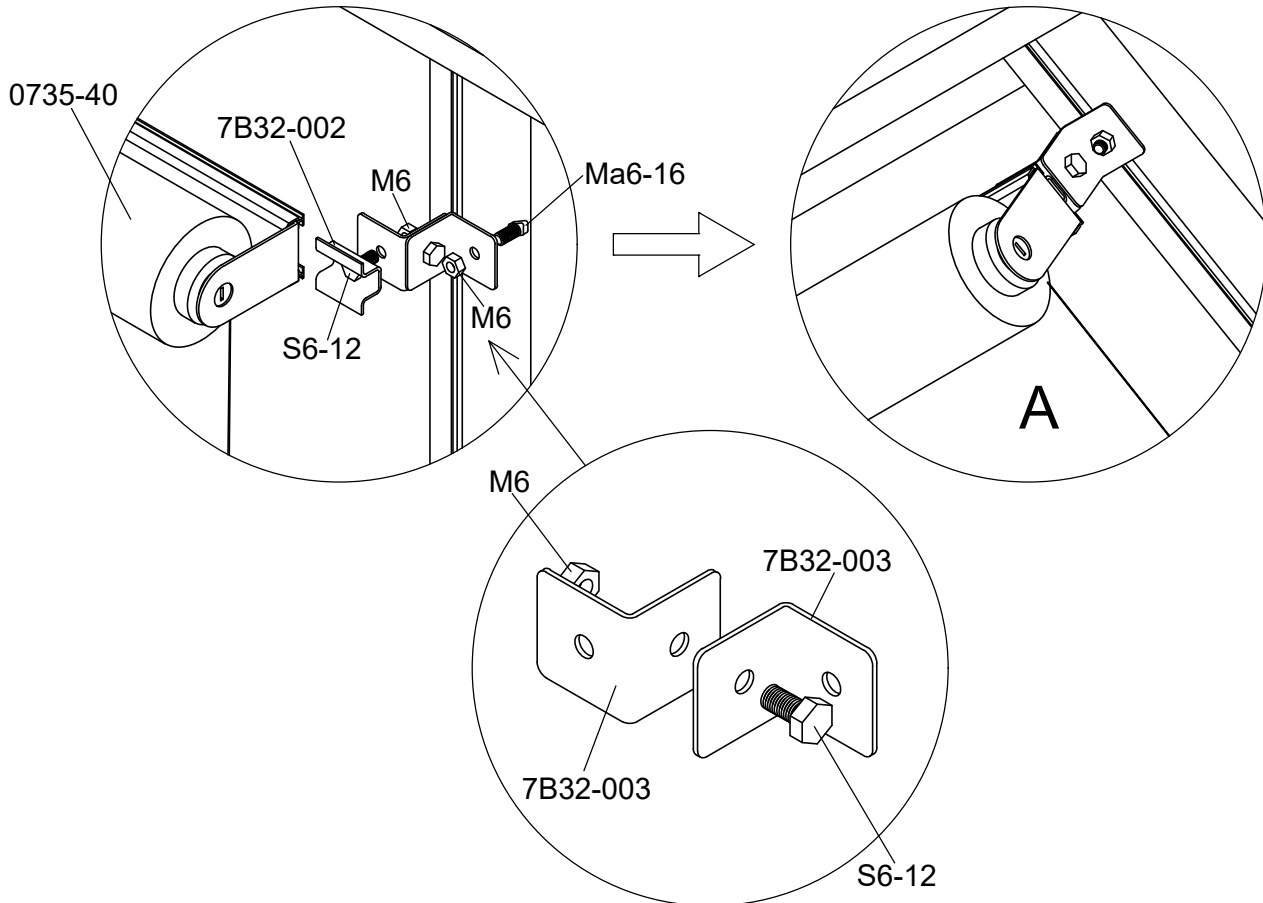

Part	NO.	QTY.	Length(MM)	Page	Part	NO.	QTY.	Length(MM)	Page
	0735-40	1	PCS	P2		7B32-003	4	PCS	P2
	7B32-002	2	PCS	P2		7B32-001A	2	PCS	P3
	S6-12	4	PCS	P2		7A32-001	1	722	P3
	M6	10	PCS	P2~3		7A32-001A	1	15	P3
	Ma6-16	6	PCS	P2~3					

Part	NO.	QTY.	Length(MM)
	0735-40	1	PCS
	7B32-002	2	PCS
	S6-12	4	PCS
	M6	6	PCS
	Ma6-16	2	PCS
	7B32-003	4	PCS

Adjust 7B32-003 and use spirit level to make sure the curtain is horizontal level.

Part	NO.	QTY.	Length(MM)
	7A32-001A	1	15
	7A32-001	1	722
	7B32-001A	2	PCS
	M6	4	PCS
	Ma6-16	4	PCS

For Green Room or others with longer section's width

7A32-001 (722 mm) + 7A32-001A (15 mm)

Part	NO.	QTY.	Length(MM)
	7A32-001	1	722
	7B32-001A	2	PCS
	M6	4	PCS
	Ma6-16	4	PCS

For Euro-Serre or others with shorter section's width