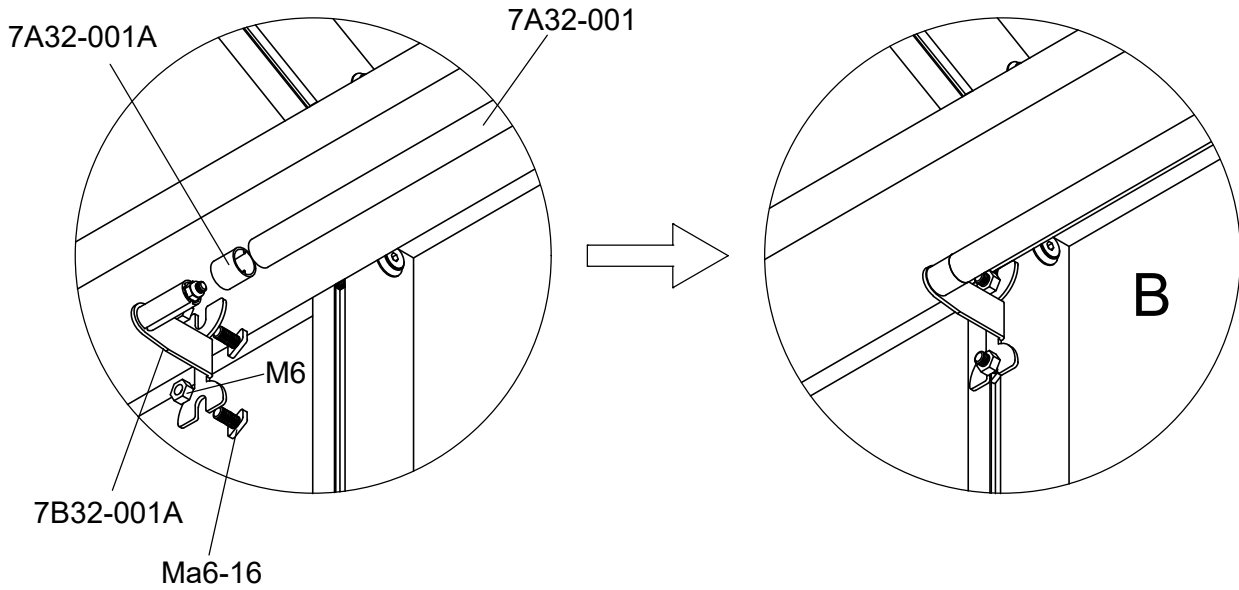

Part	NO.	QTY.	Length(MM)
	0735-40	1	PCS
	7B32-002	2	PCS
	S6-12	4	PCS
	M6	6	PCS
	Ma6-16	2	PCS
	7B32-003	4	PCS

Adjust 7B32-003 and use spirit level to make sure the curtain is horizontal level.

Part	NO.	QTY.	Length(MM)
	7A32-001A	1	15
	7A32-001	1	722
	7B32-001A	2	PCS
	M6	4	PCS
	Ma6-16	4	PCS

For Green Room or others with longer section's width

7A32-001 (722 mm) + 7A32-001A (15 mm)

Part	NO.	QTY.	Length(MM)
	7A32-001	1	722
	7B32-001A	2	PCS
	M6	4	PCS
	Ma6-16	4	PCS

For Euro-Serre or others with shorter section's width