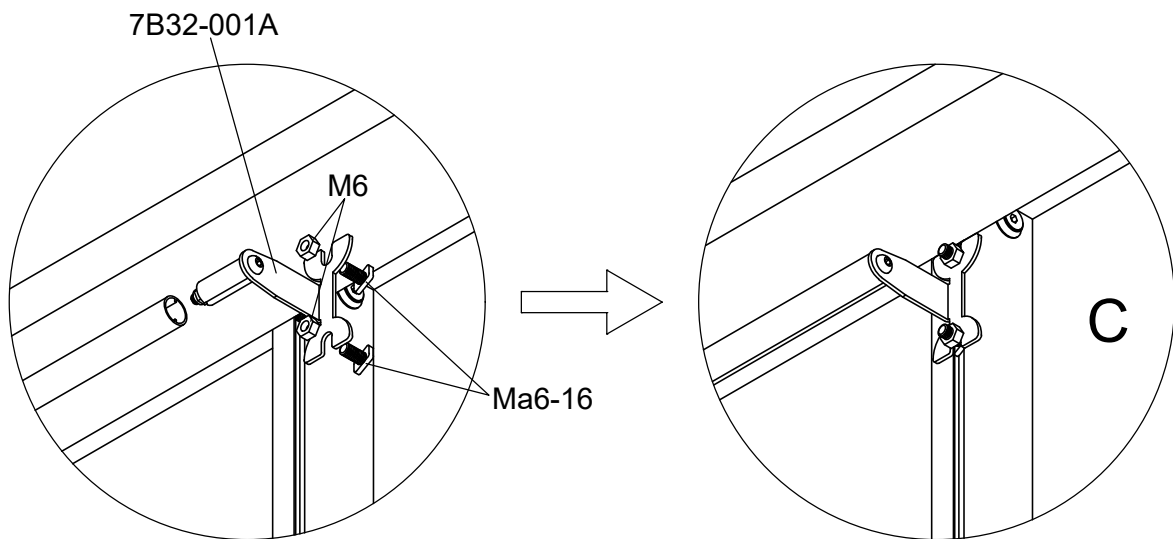

Part	NO.	QTY.	Length(MM)
	0735-40	1	PCS
	7B32-002	2	PCS
	S6-12	4	PCS
	M6	6	PCS
	Ma6-16	2	PCS
	7B32-003	4	PCS

Adjust 7B32-003 and use spirit level to make sure the curtain is horizontal level.

Part	NO.	QTY.	Length(MM)
	7A32-001A	1	15
	7A32-001	1	722
	7B32-001A	2	PCS
	M6	4	PCS
	Ma6-16	4	PCS

For Green Room or others with longer section's width

7A32-001 (722 mm) + 7A32-001A (15 mm)

Part	NO.	QTY.	Length(MM)
	7A32-001	1	722
	7B32-001A	2	PCS
	M6	4	PCS
	Ma6-16	4	PCS

For Euro-Serre or others with shorter section's width