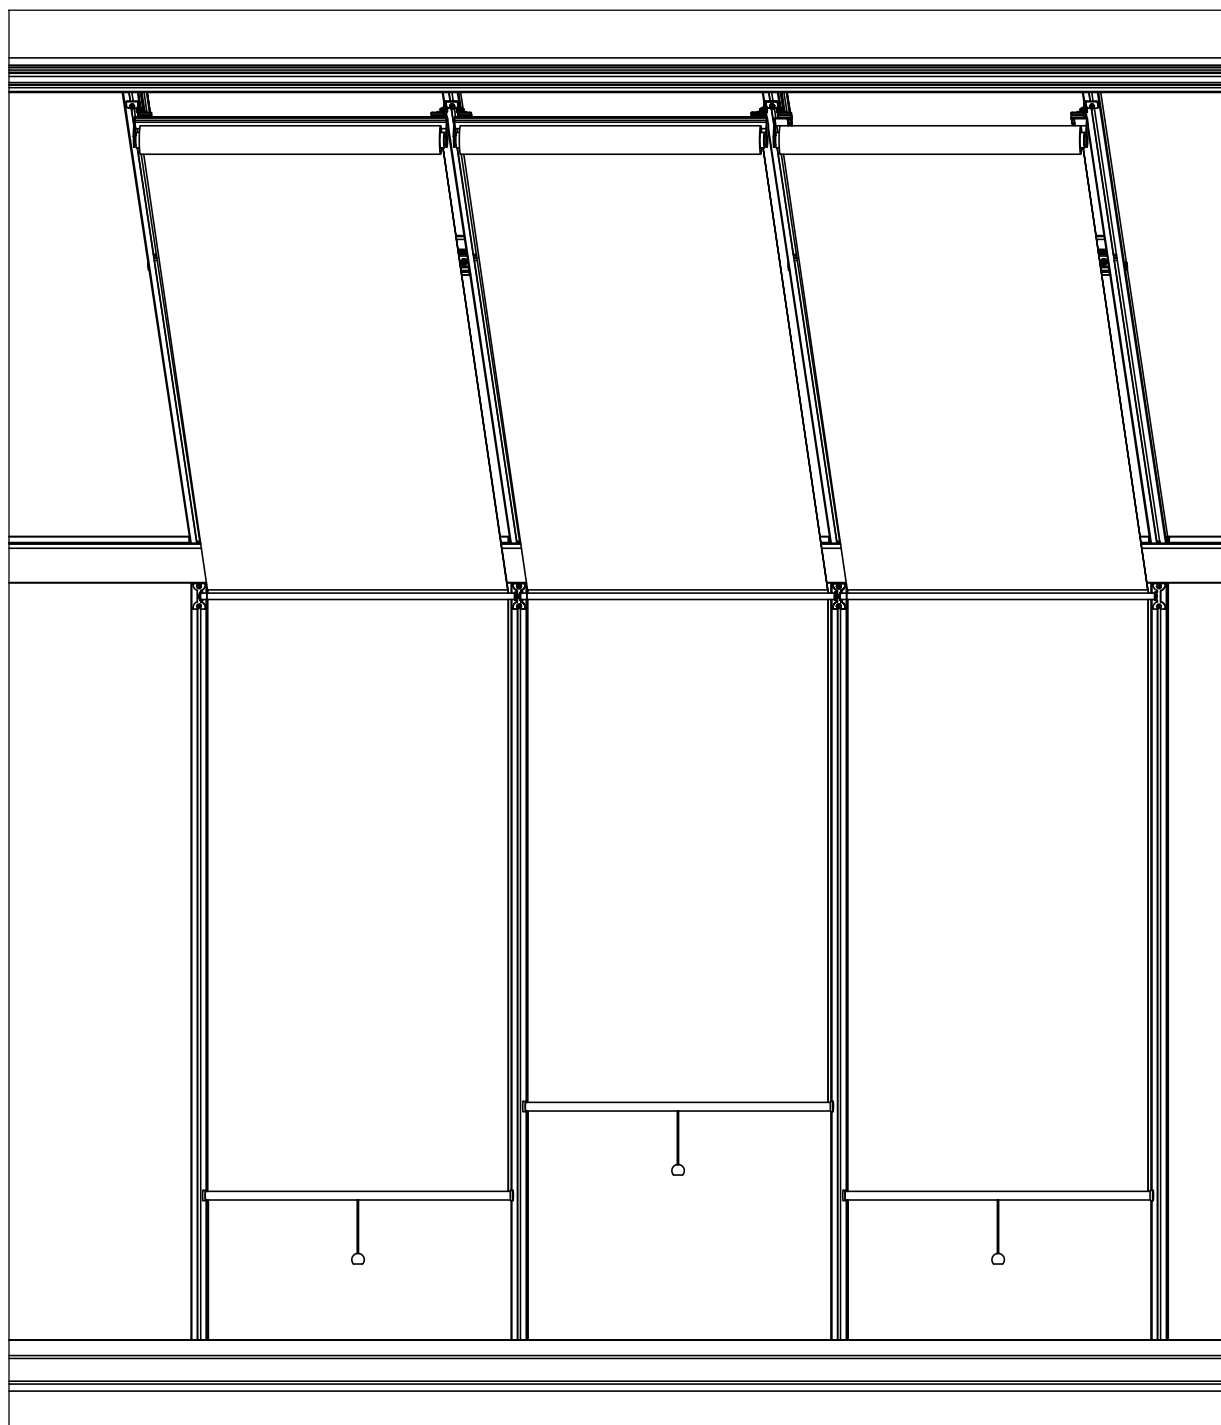

Willab Garden

Tomtholmsvägen Östra Karup 269 21 Båstad SVERIGE
Tel 0431-686 00 • Fax 0431-686 10 • www.willabgarden.se • info@willabgarden.se