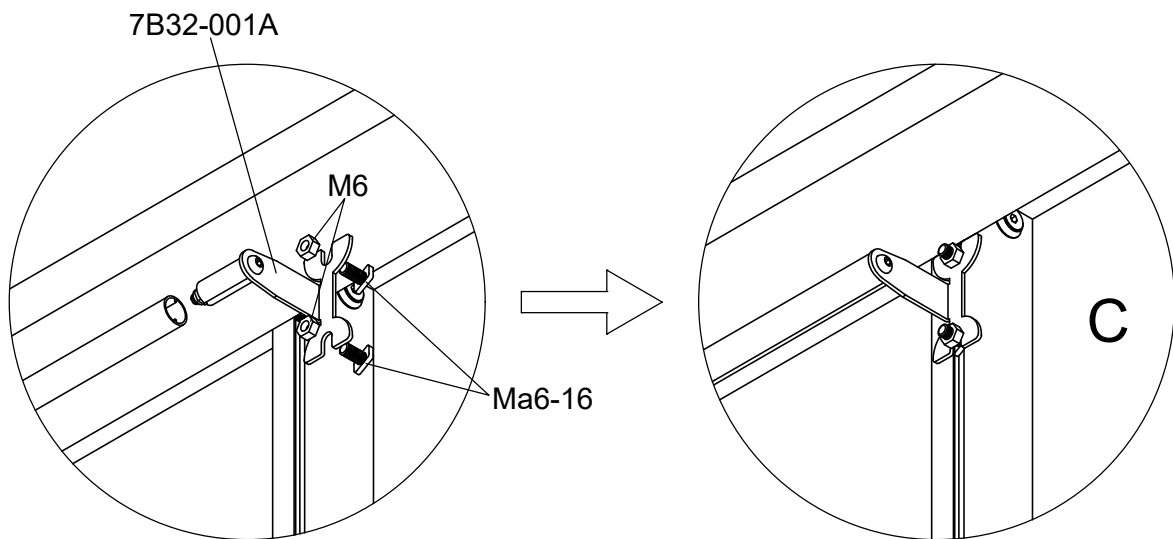

Part	NO.	QTY.	Length(MM)
	7A32-001	1	722
	7B32-001A	2	PCS
	M6	4	PCS
	Ma6-16	4	PCS

For Euro-Serre or others with shorter section's width

7A32-001 (722 mm) only