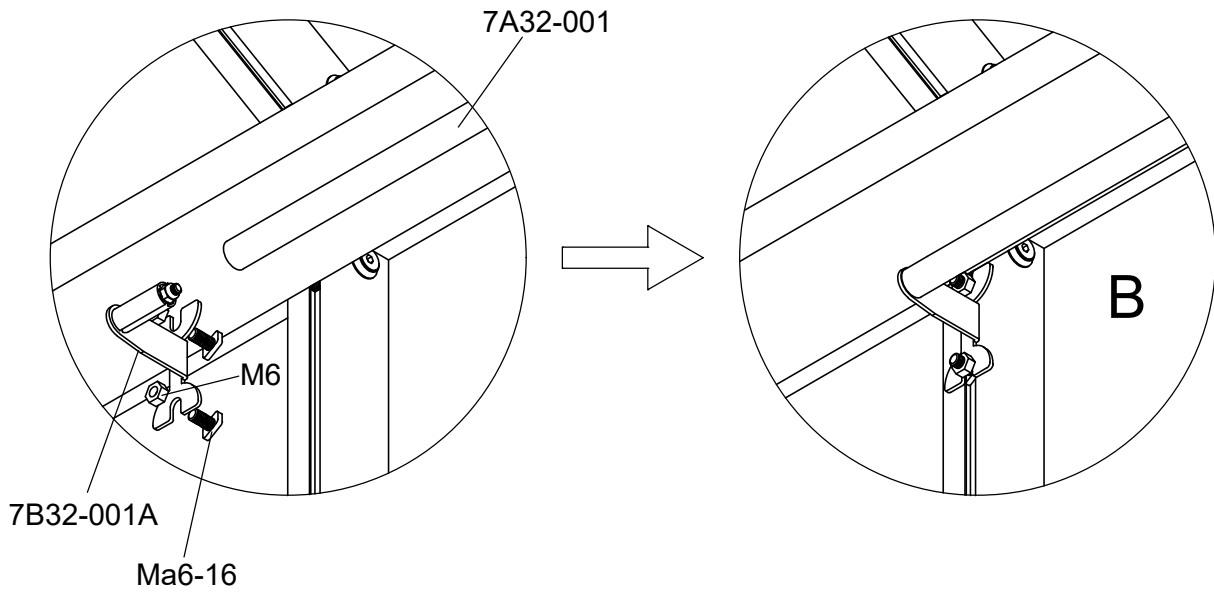

Part	NO.	QTY.	Length(MM)
	7A32-001	1	722
	7B32-001A	2	PCS
	M6	4	PCS
	Ma6-16	4	PCS

For Euro-Serre or others with shorter section's width

7A32-001 (722 mm) only