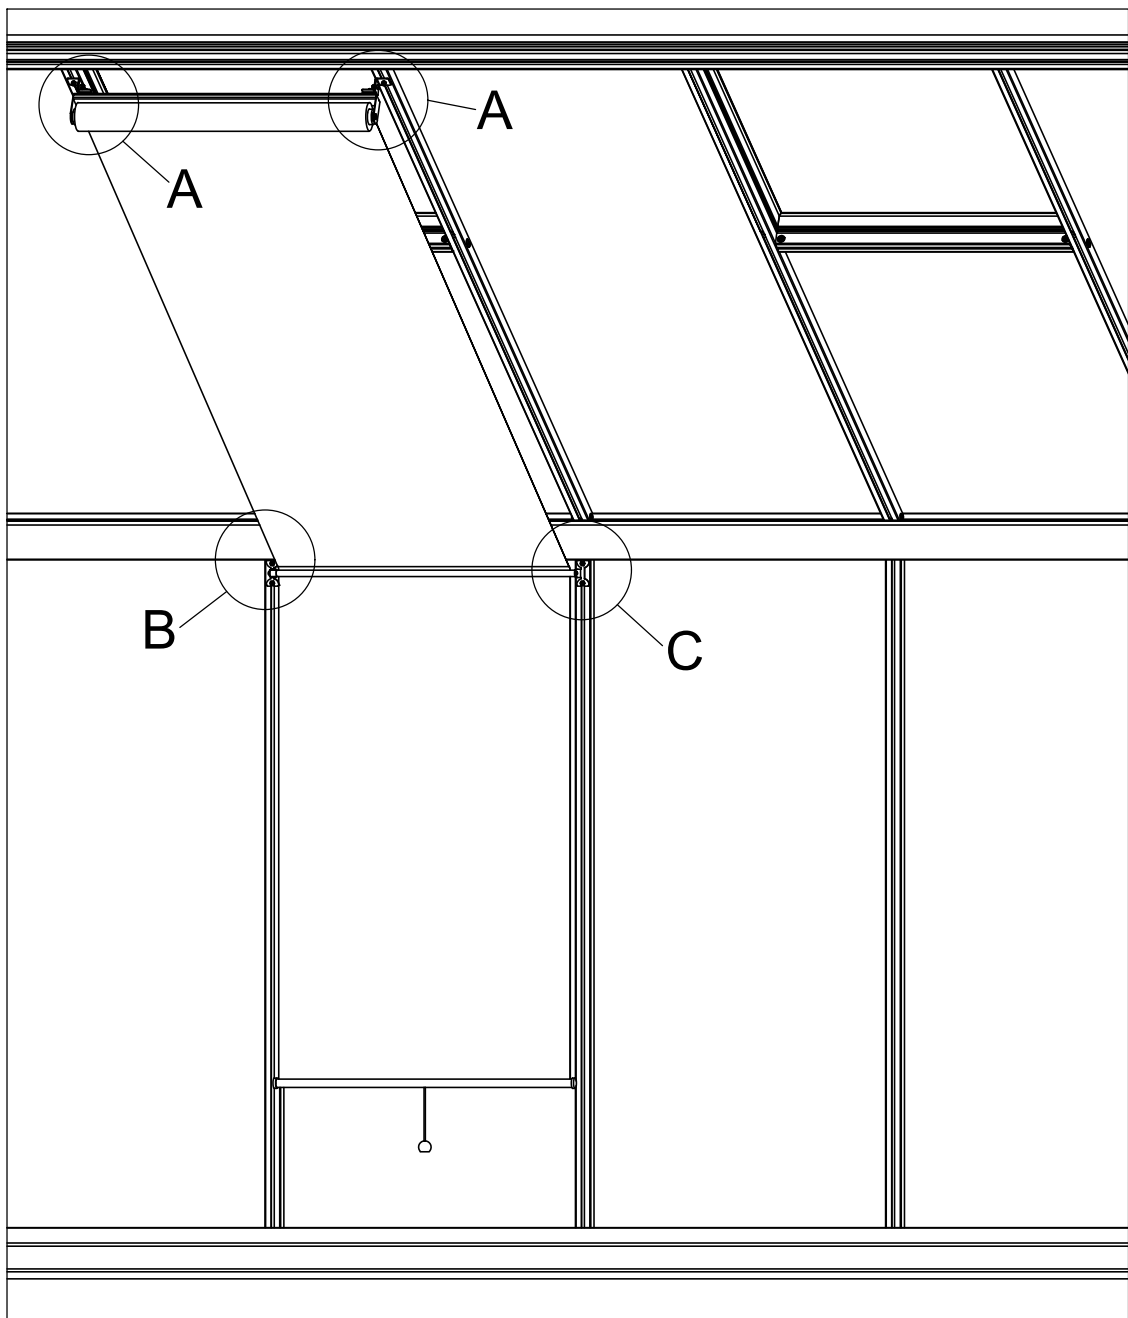

Part	NO.	QTY.	Length(MM)	Page	Part	NO.	QTY.	Length(MM)	Page
	0735-40	1	PCS	P2		7B32-003	4	PCS	P2
	7B32-002	2	PCS	P2		7B32-001A	2	PCS	P3
	S6-12	4	PCS	P2		7A32-001	1	722	P3
	M6	10	PCS	P2~3		7A32-001A	1	15	P3
	Ma6-16	6	PCS	P2~3					

Part	NO.	QTY.	Length(MM)
	0735-40	1	PCS
	7B32-002	2	PCS
	S6-12	4	PCS
	M6	6	PCS
	Ma6-16	2	PCS
	7B32-003	4	PCS

Adjust 7B32-003 and use spirit level to make sure the curtain is horizontal level.

Part	NO.	QTY.	Length(MM)
	7A32-001A	1	15
	7A32-001	1	722
	7B32-001A	2	PCS
	M6	4	PCS
	Ma6-16	4	PCS

For Green Room or others with longer section's width

7A32-001 (722 mm) + 7A32-001A (15 mm)

Part	NO.	QTY.	Length(MM)
	7A32-001	1	722
	7B32-001A	2	PCS
	M6	4	PCS
	Ma6-16	4	PCS

For Euro-Serre or others with shorter section's width