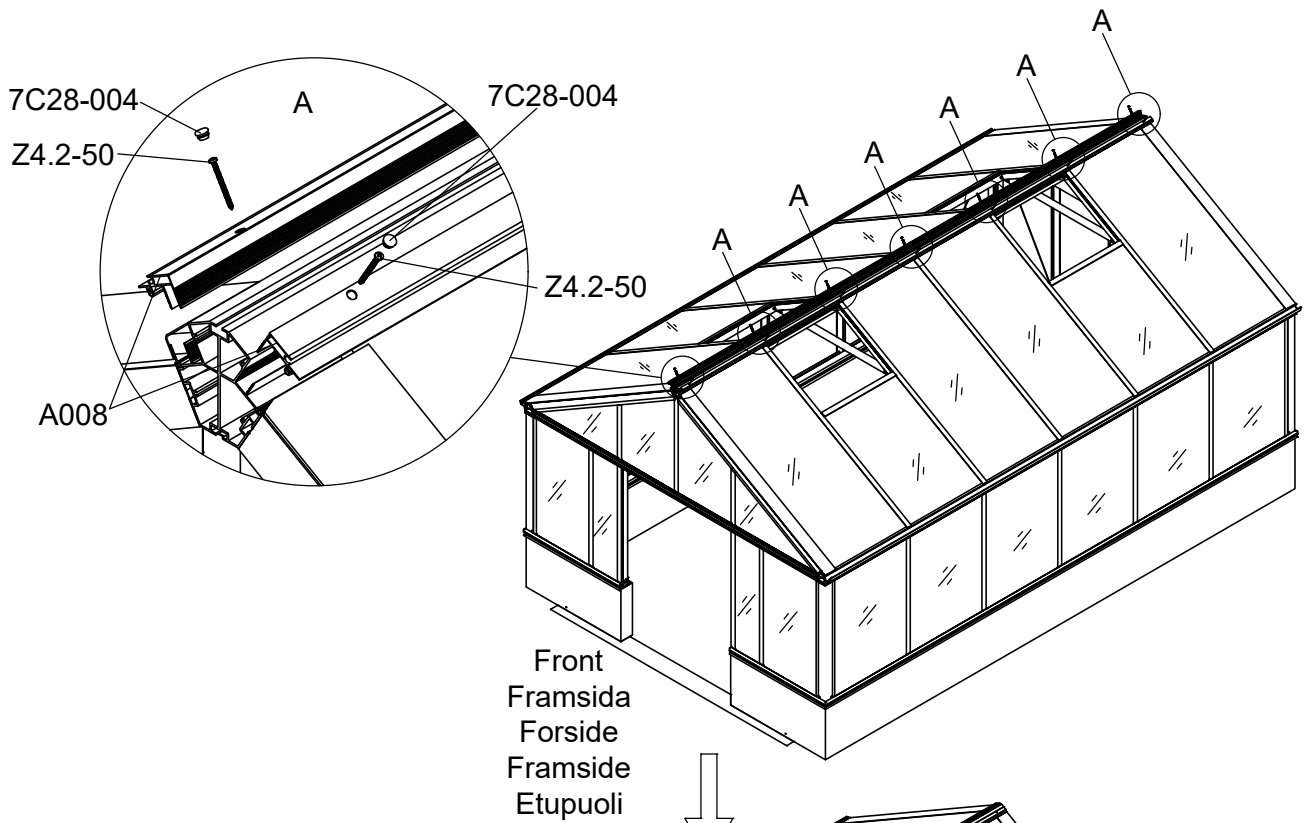

Part	NO.	QTY.			Length(MM)
		3711	3712	3713	
	7C28-004	10	12	14	PCS
	Z4.2-50	10	12	14	PCS

Part	Product	NO.	Length(MM)	QTY.	Code
	3711	41X-Y63-4A	4207	2	A008
	3712	41X-Y63-5A	5208		
	3713	41X-Y63-6A	6209