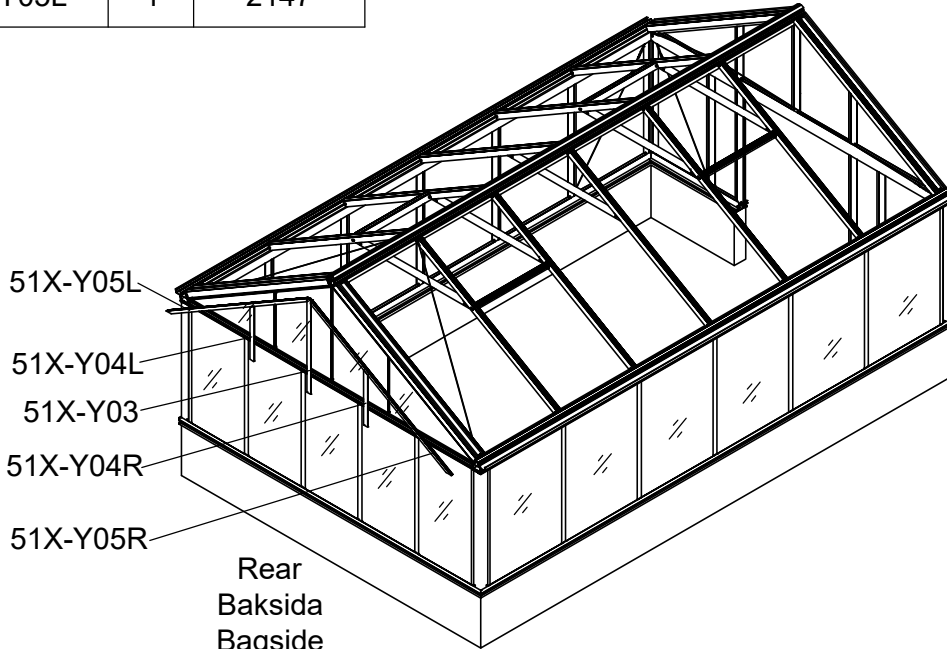

Part	NO.	QTY.	Length(MM)
	51X-Y03	1	1074
	51X-Y04R	1	629
	51X-Y04L	1	629
	51X-Y05R	1	2147
	51X-Y05L	1	2147

Rear
Baksida
Bagside
Baksida
Takapuoli