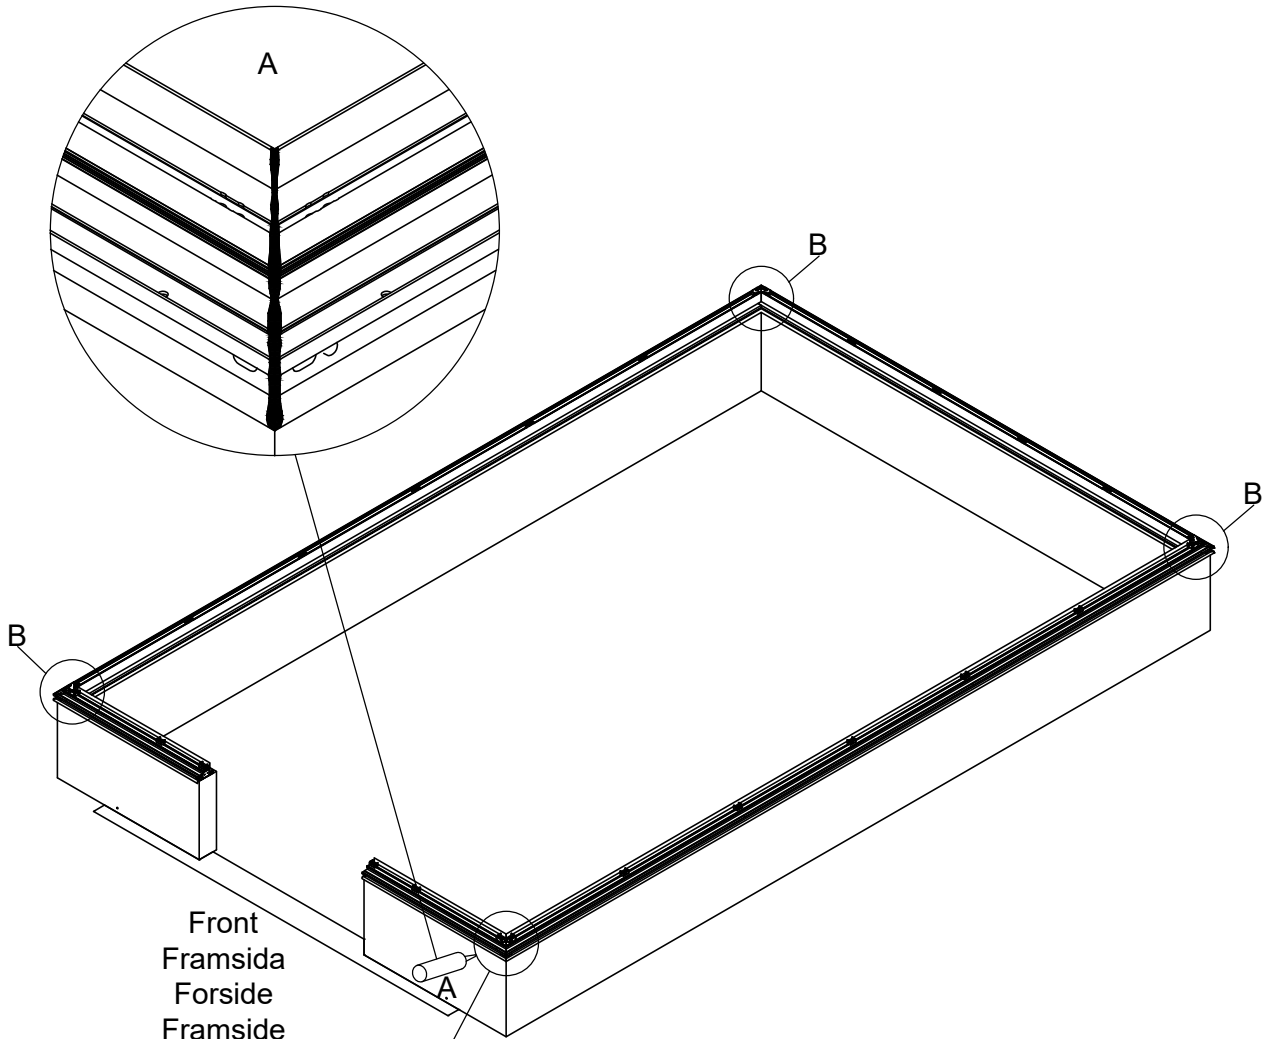

Part	NO.	QTY.	Length(MM)
	7B33-002	4	PCS
	7B33-003	4	PCS
	M8-20	16	PCS
	J08	1	PCS