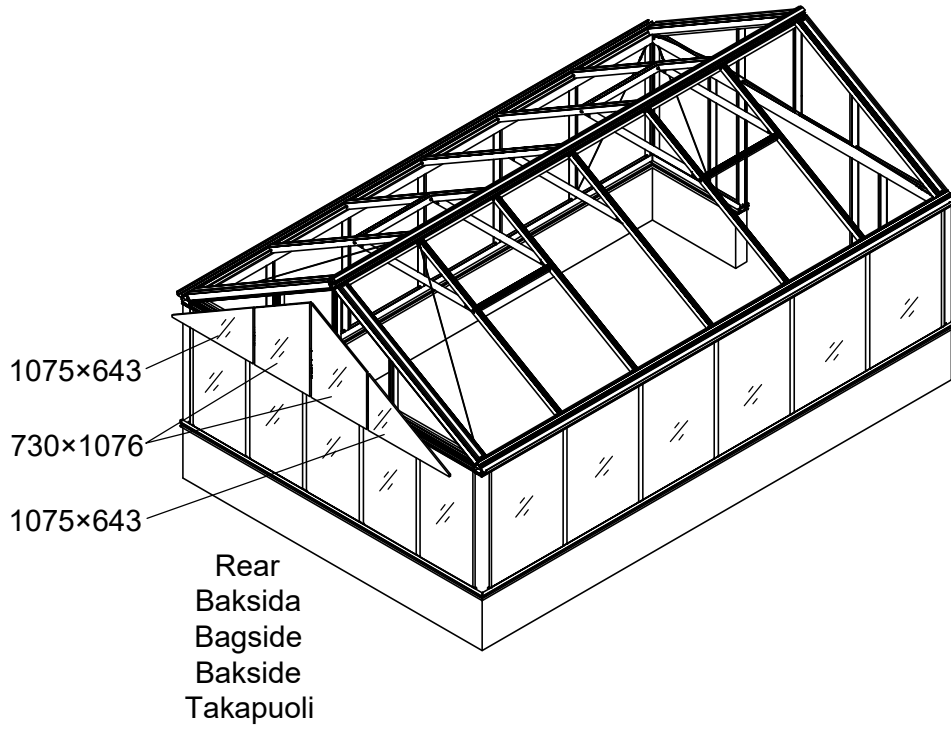

Part	NO.	QTY.	Length(MM)
	1075×643	2	1075
	730×1076	2	1076