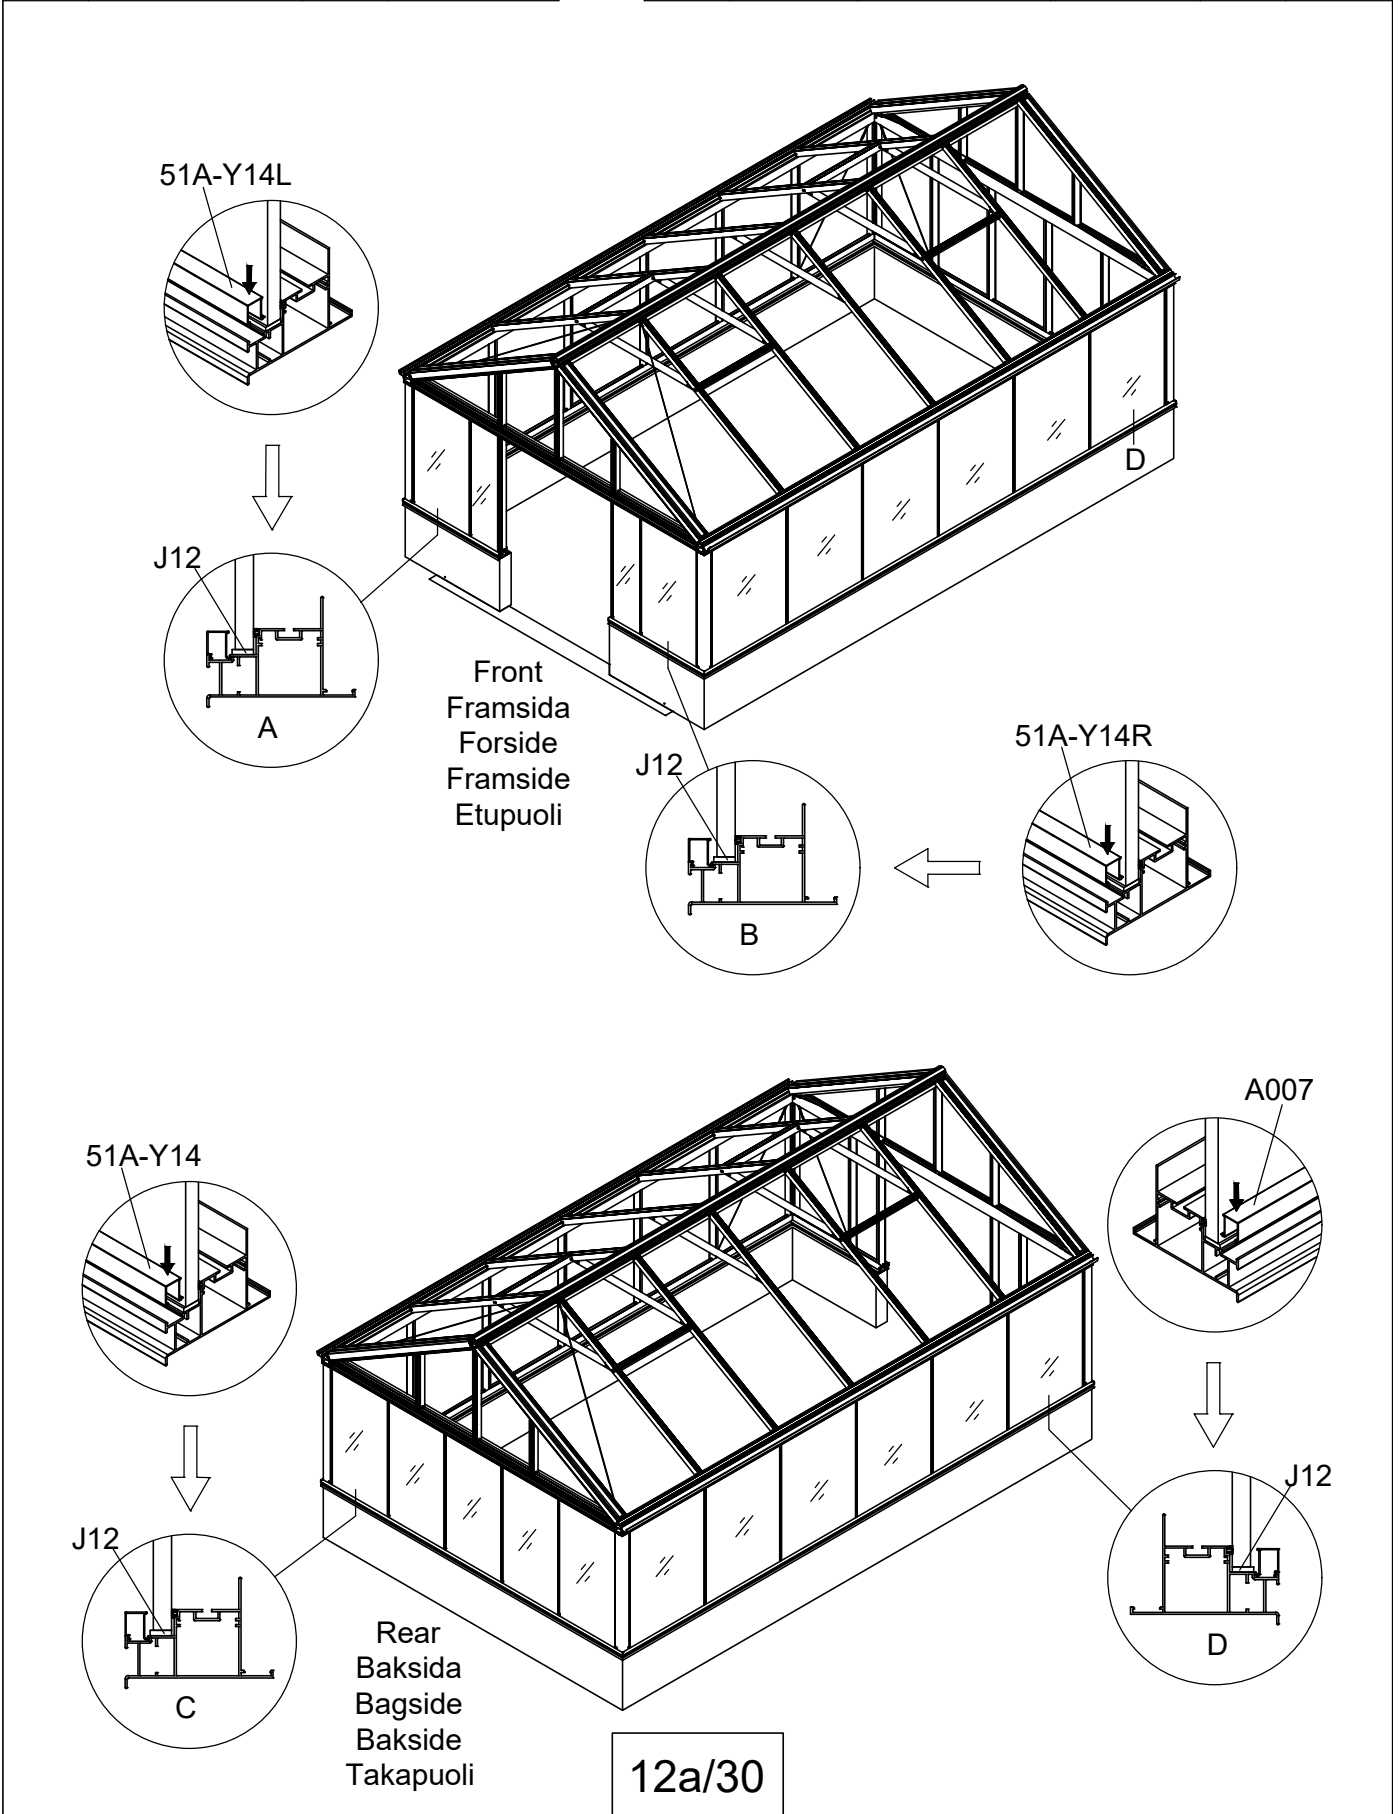

Part	NO.	QTY.	Length(MM)
	51A-Y14L	1	1270
	51A-Y14R	1	1270
	51X-Y14	1	3990

Part	Product	NO.	Length(MM)	QTY.	Code
	3711	41X-Y15-4	4239	2	A007
	3712	41X-Y15-5	5240		
	3713	41X-Y15-6	6241