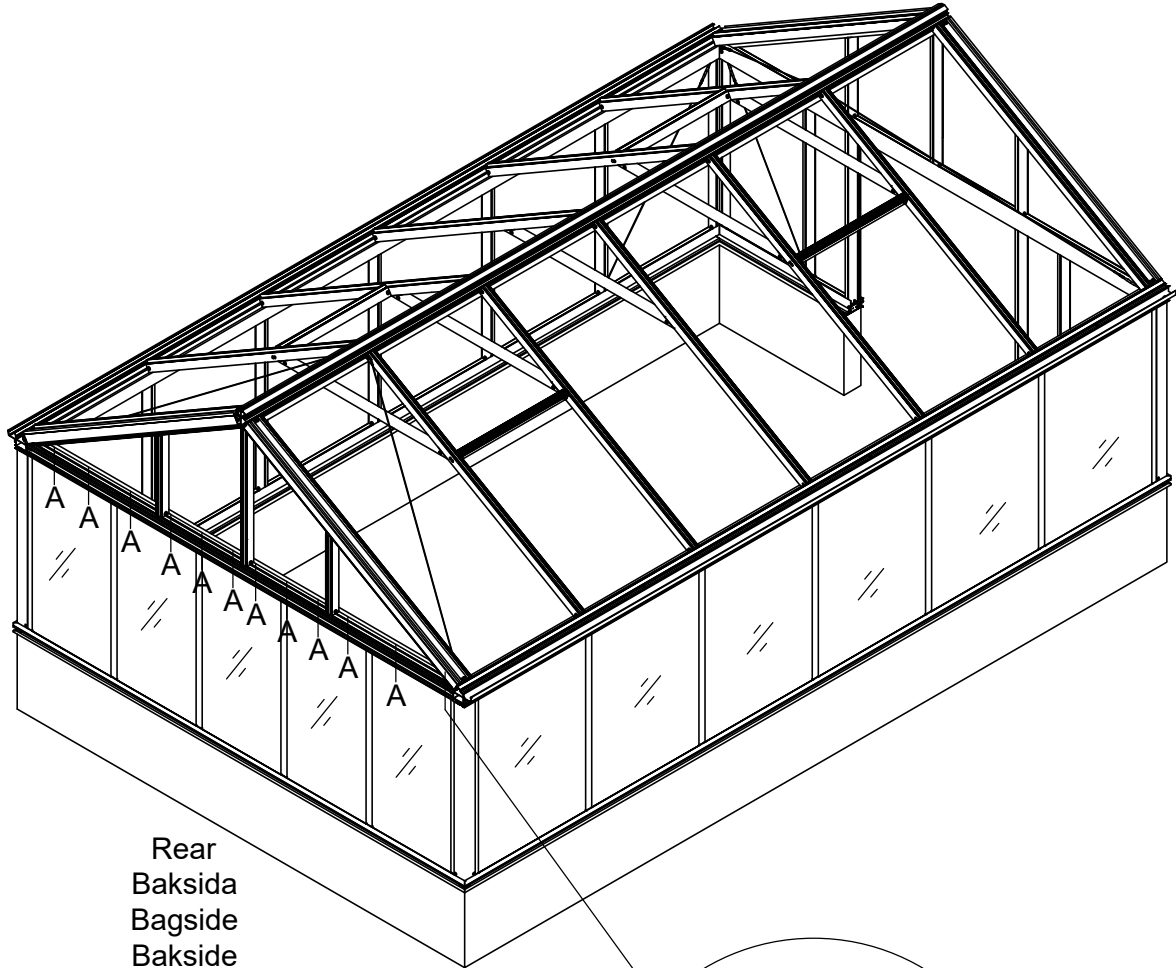

Part	NO.	QTY.	Length(MM)
	J12	12	PCS

Rear
Baksida
Bagside
Baksida
Takapuoli