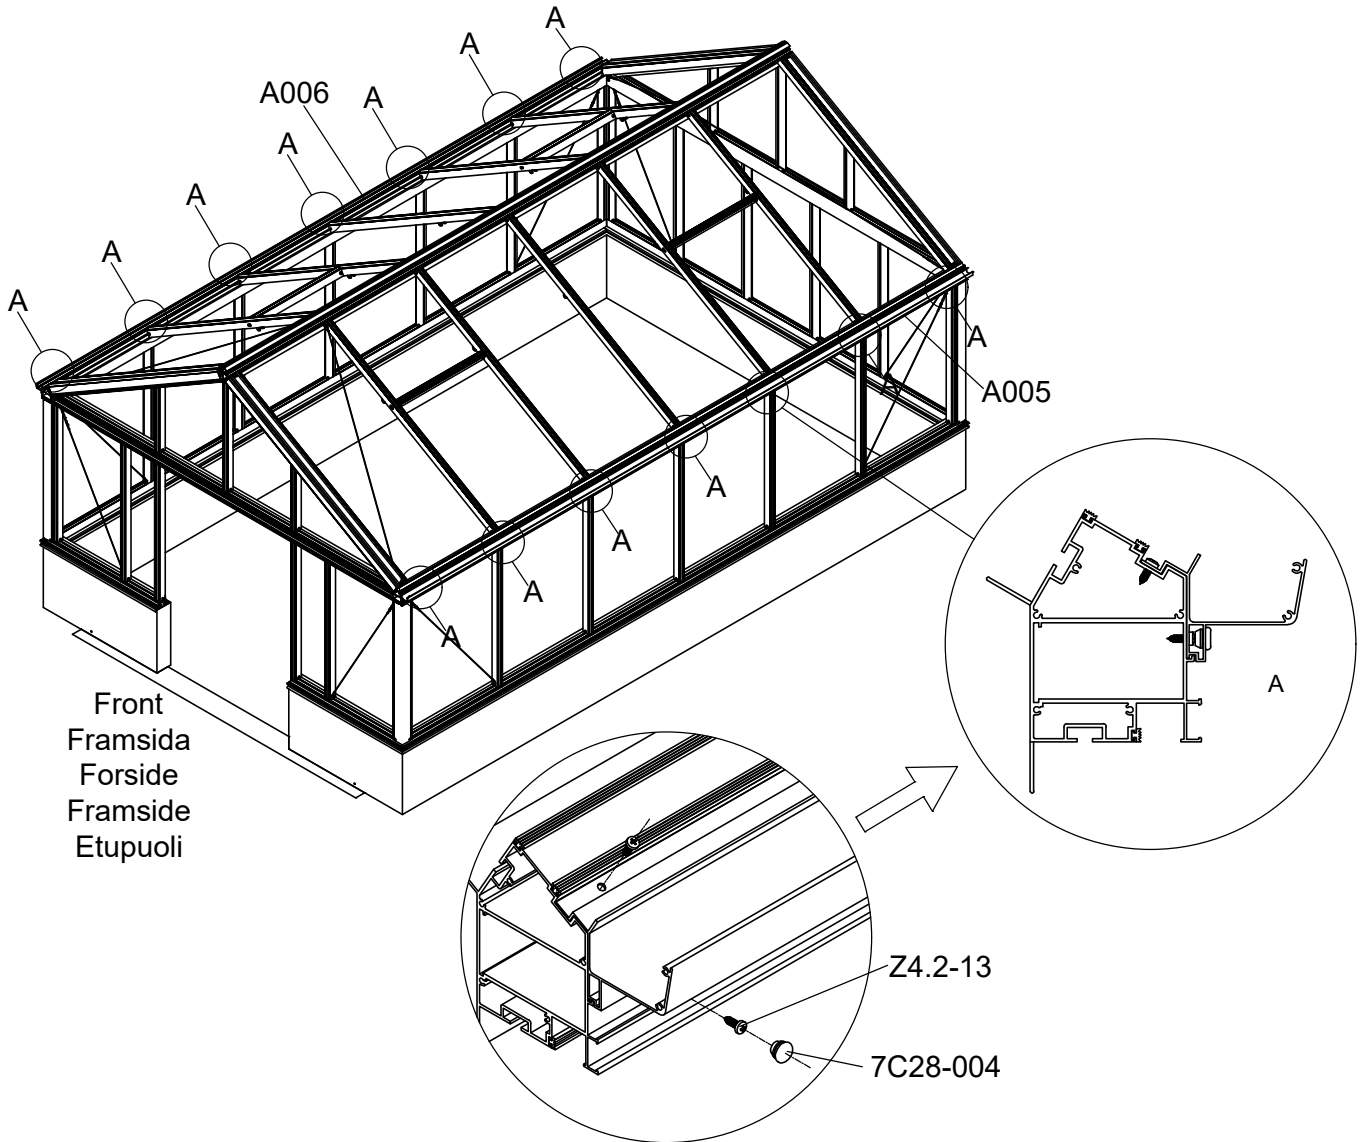

Part	NO.	QTY.			Length(MM)
		3711	3712	3713	
	7C28-004	10	12	14	PCS
	Z4.2-13	20	24	28	PCS

Part	Product	NO.	Length(MM)	QTY.	Code
	3711	41X-Y62-4BR	4228	1	A005
	3712	41X-Y62-5BR	5229		
	3713	41X-Y62-6BR	6230		
	3711	41X-Y62-4BL	4228	1	A006
	3712	41X-Y62-5BL	5229		
	3713	41X-Y62-6BL	6230