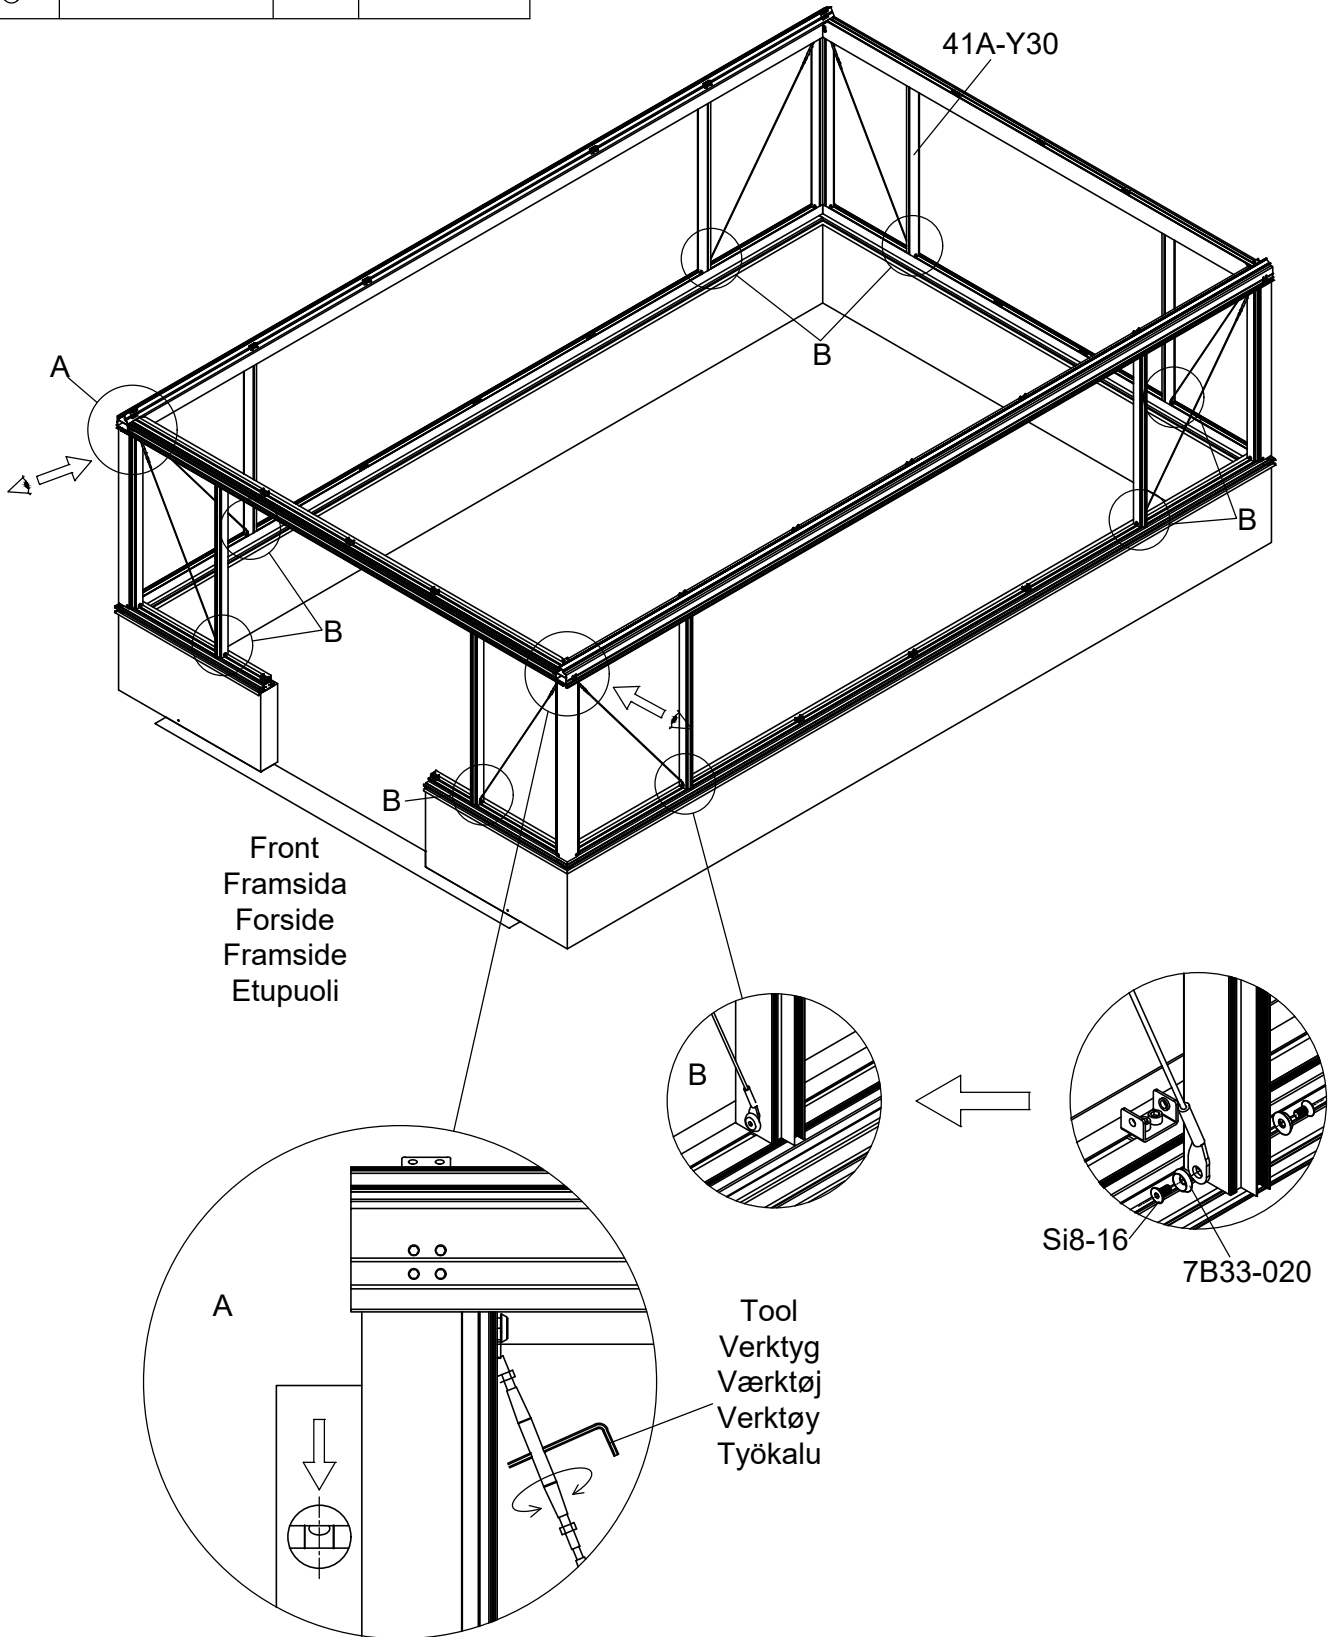

Part	NO.	QTY.	Length(MM)
	41A-Y30	8	1335
	Si8-16	16	PCS
	7B33-020	16	PCS