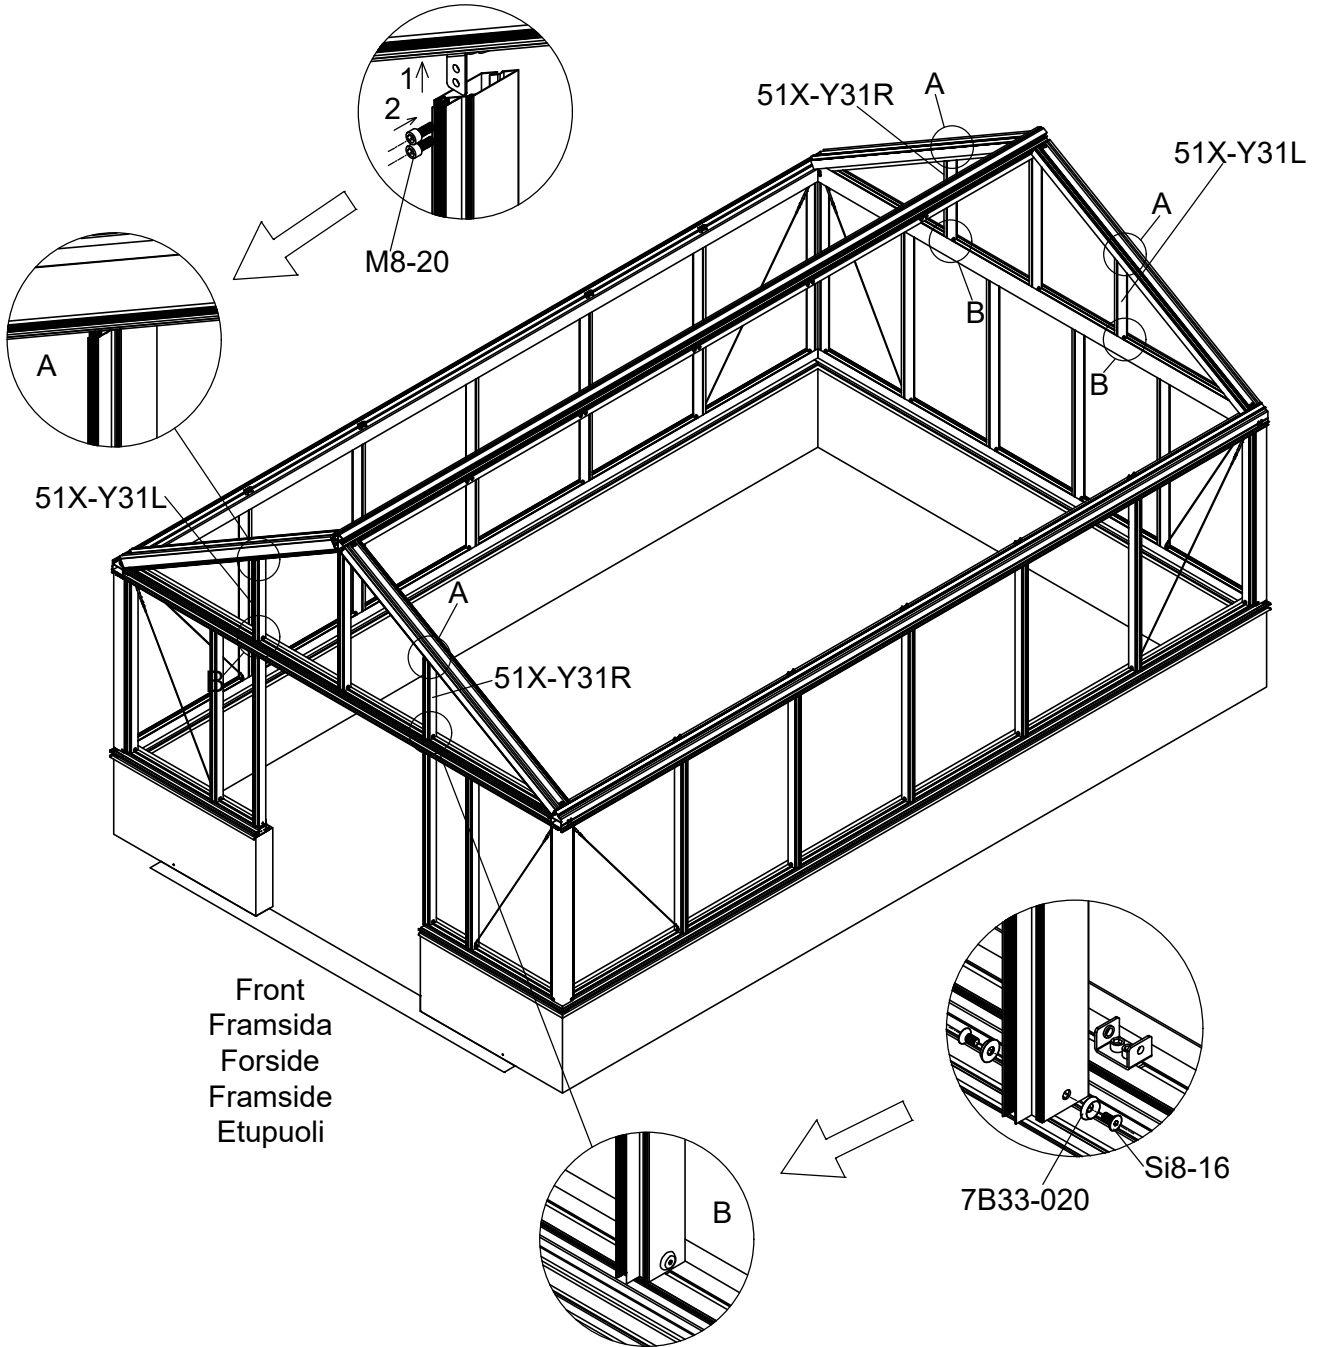

Part	NO.	QTY.	Length(MM)
	51X-Y31R	2	629
	51X-Y31L	2	629
	M8-20	8	PCS
	Si8-16	8	PCS
	7B33-020	8	PCS