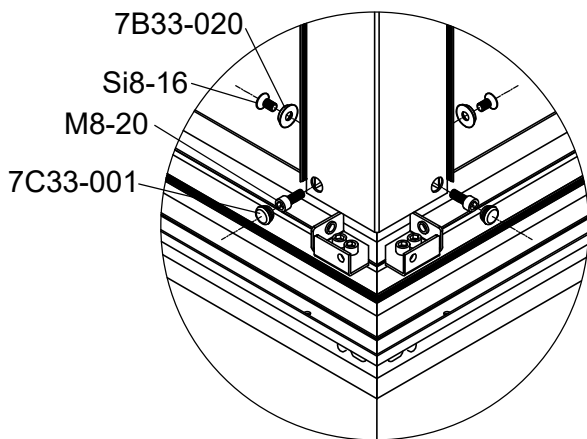

Part	NO.	QTY.	Length(MM)
	41A-Y20	4	1336
	Si8-16	8	PCS
	7B33-020	8	PCS
	M8-20	8	PCS
	7C33-001	8	PCS