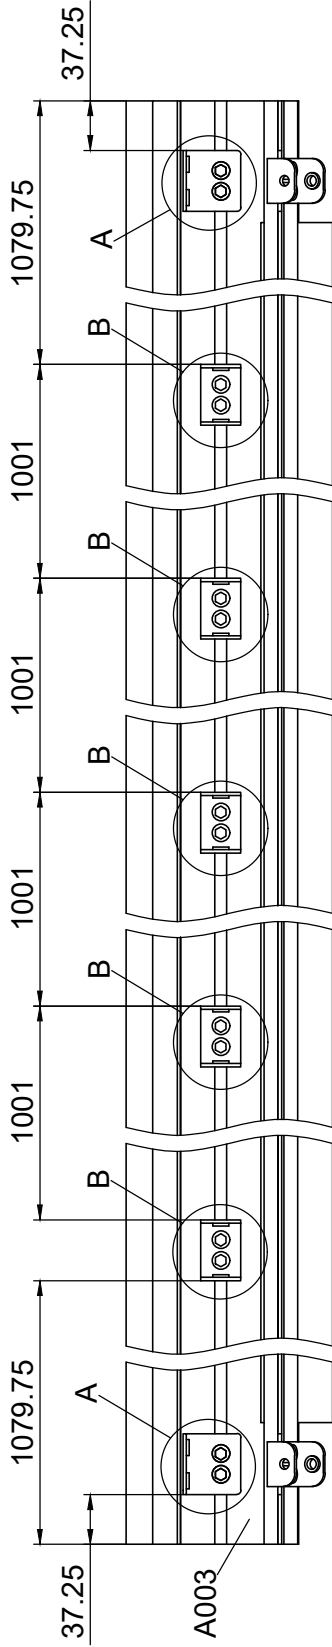

Part	3711		3712		3713		Code
	NO.	Length(MM)	NO.	Length(MM)	NO.	Length(MM)	
	41X-Y63-4	4207	41X-Y63-5	5208	41X-Y63-6	6209	A003