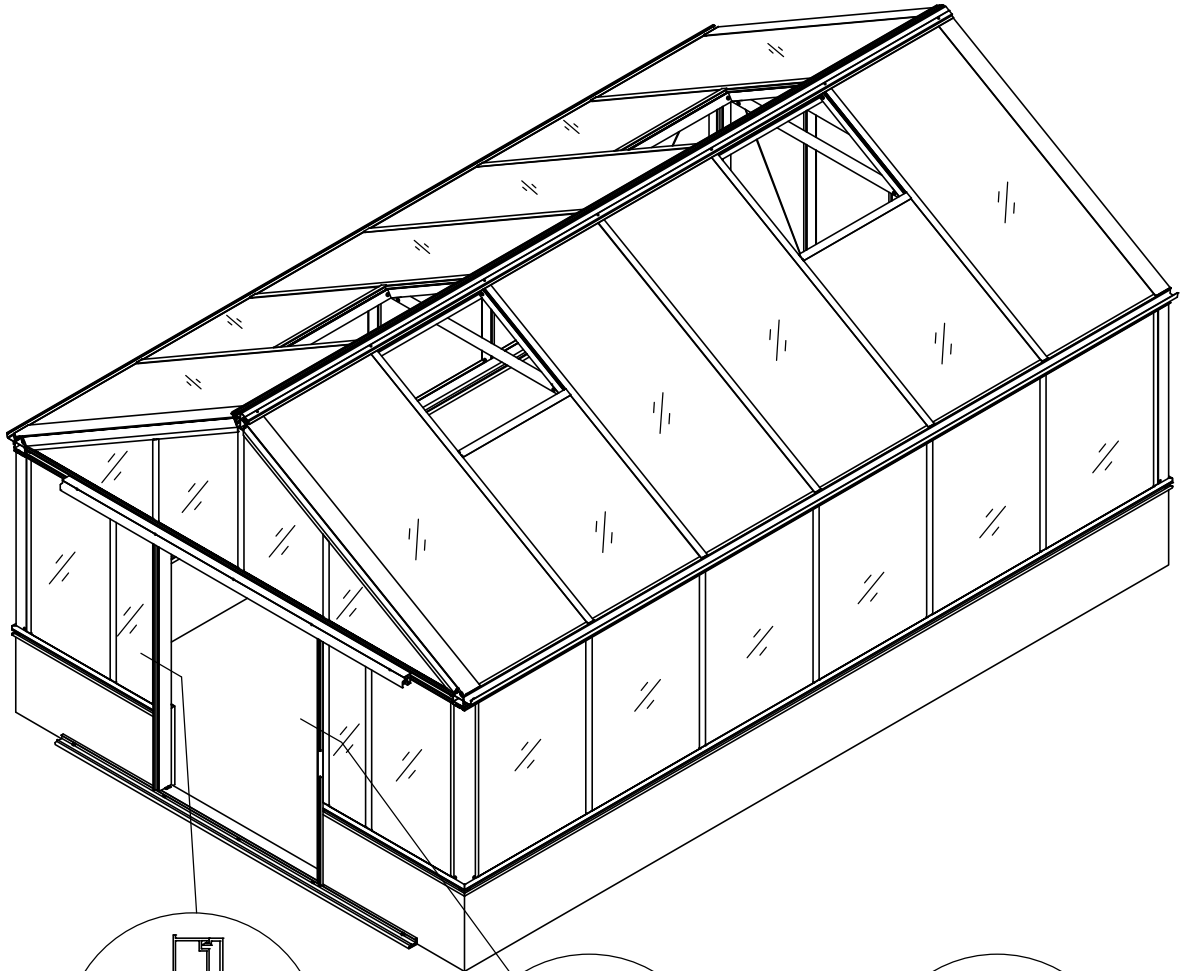

Part	NO.	QTY.	Length(MM)
41A-Y98A-R	1	1	1923
41A-Y98A-L	1	1	1923

41A-Y98A-L