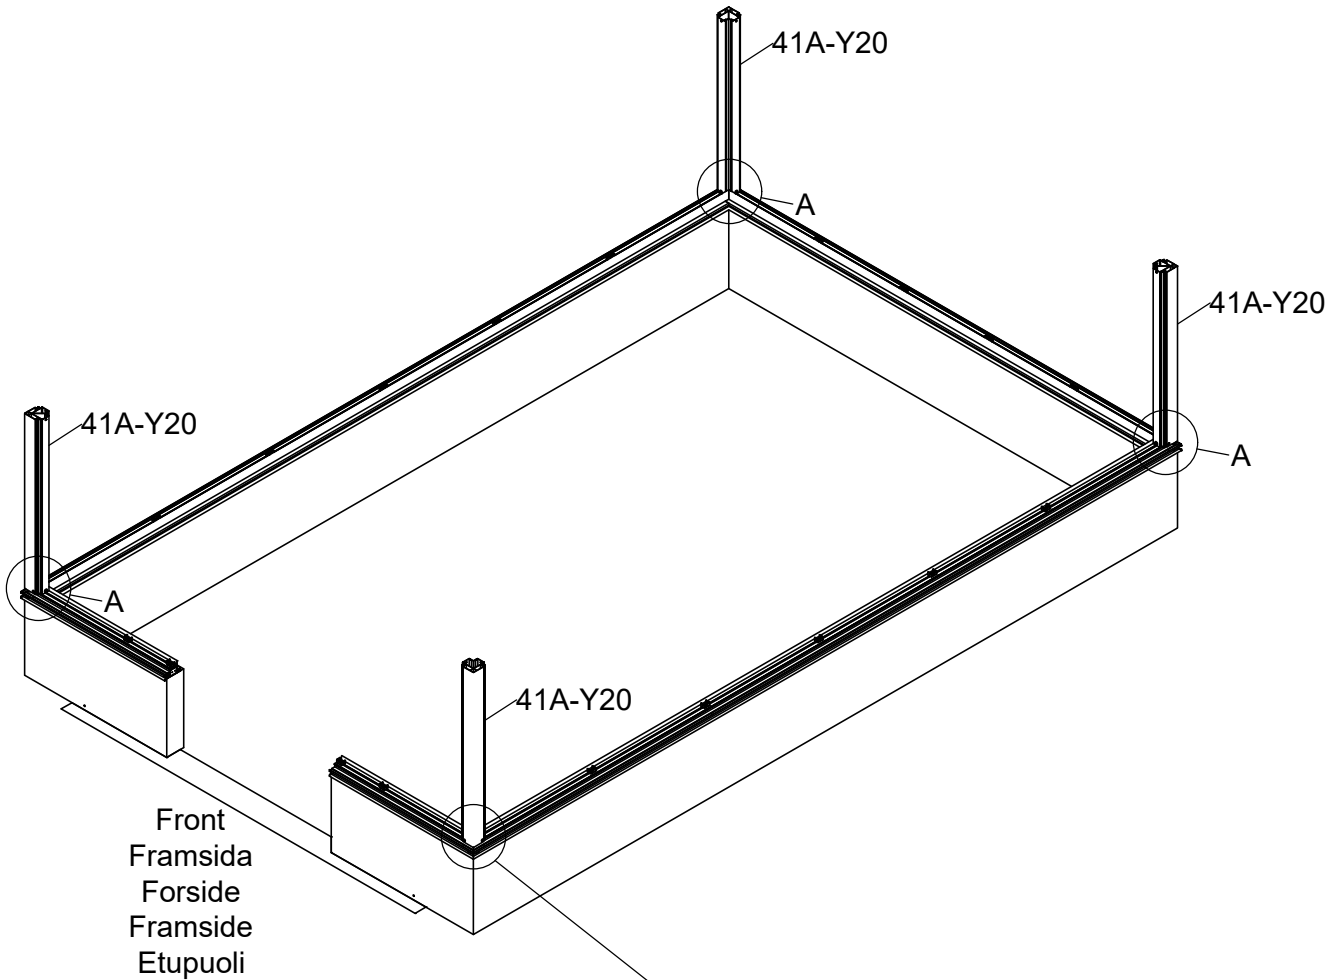

Part	NO.	QTY.	Length(MM)
	41A-Y20	4	1336
	Si8-16	8	PCS
	7B33-020	8	PCS
	M8-20	8	PCS
	7C33-001	8	PCS