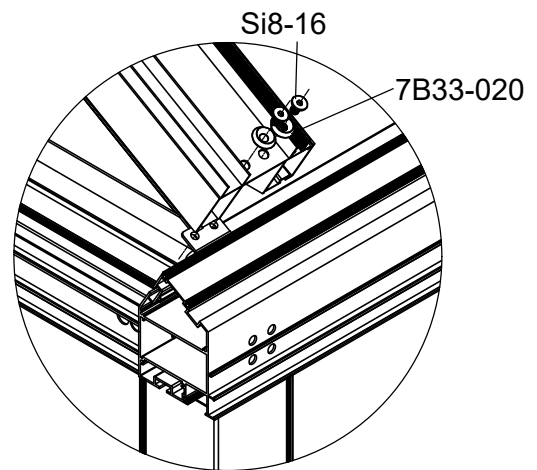

Part	NO.	QTY.	Length(MM)
	51X-Y21	2	2149
	51X-Y22	2	2149
	Si8-16	16	PCS
	7B33-020	16	PCS