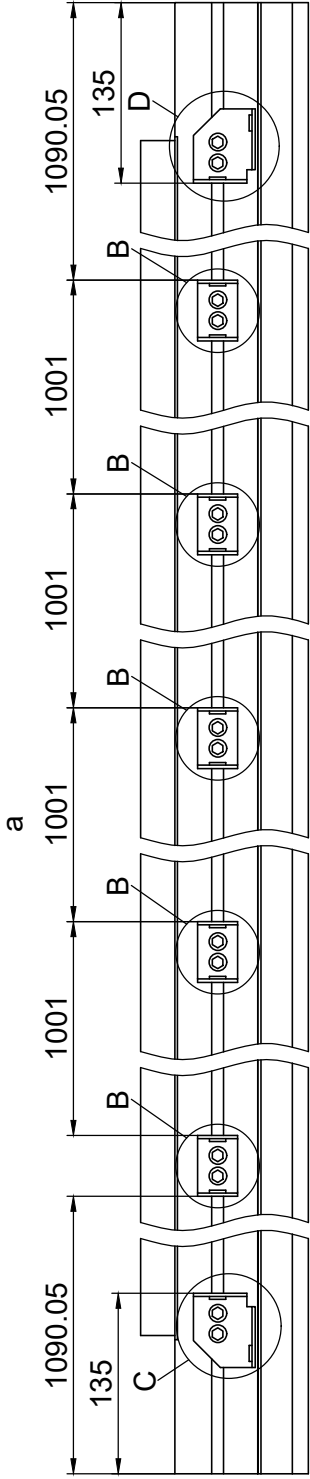

Part	3711		3712		3713		Code
	NO.	Length(MM)	NO.	Length(MM)	NO.	Length(MM)	
	41X-Y62-4	4228	41X-Y62-5	5229	41X-Y62-6	6230	A002

NO.	
1	7B33-004
2	7B33-010
3	M8-10
4	7B33-005
5	7B33-003
6	7B33-002
7	7C33-002

F5