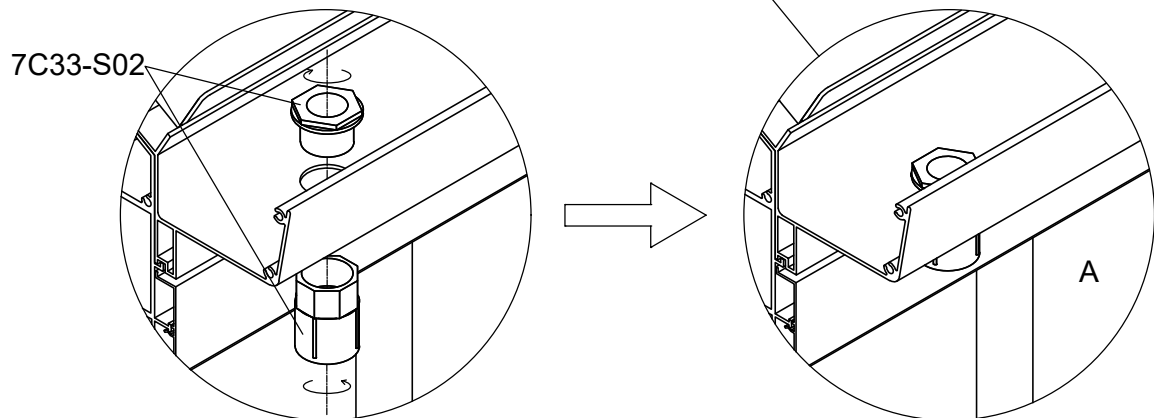

Part	NO.	QTY.	Length(MM)
	7C33-S02	2	PCS