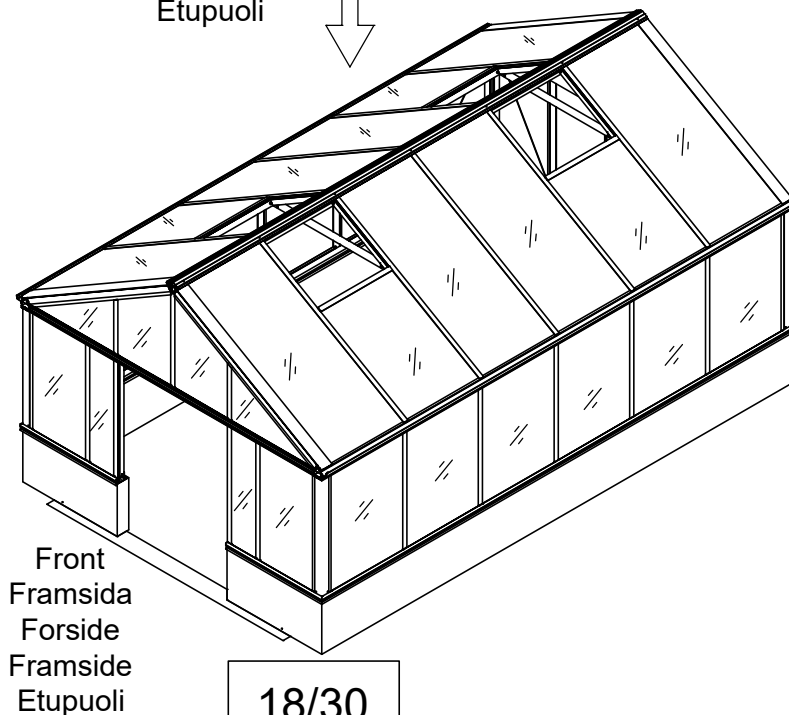

Part	NO.	QTY.			Length(MM)
		3711	3712	3713	
	7C28-004	10	12	14	PCS
	Z4.2-50	10	12	14	PCS

Part	Product	NO.	Length(MM)	QTY.	Code
	3711	41X-Y63-4A	4207	2	A008
	3712	41X-Y63-5A	5208		
	3713	41X-Y63-6A	6209