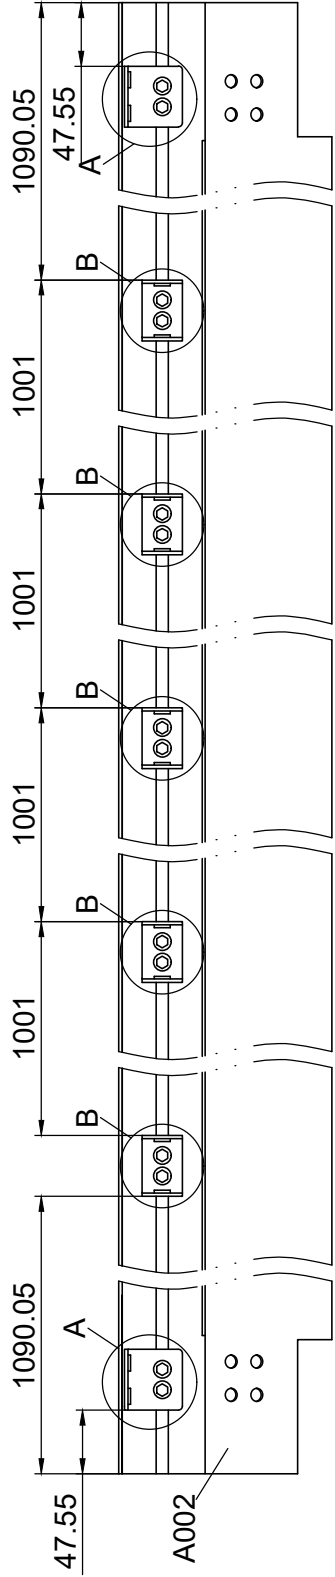

Part	3711		3712		3713		Code
	NO.	Length(MM)	NO.	Length(MM)	NO.	Length(MM)	
	41X-Y62-4	4228	41X-Y62-5	5229	41X-Y62-6	6230	A002

NO.	
1	7B33-004
2	7B33-010
3	M8-10
4	7B33-005
5	7B33-003
6	7B33-002
7	7C33-002

F5