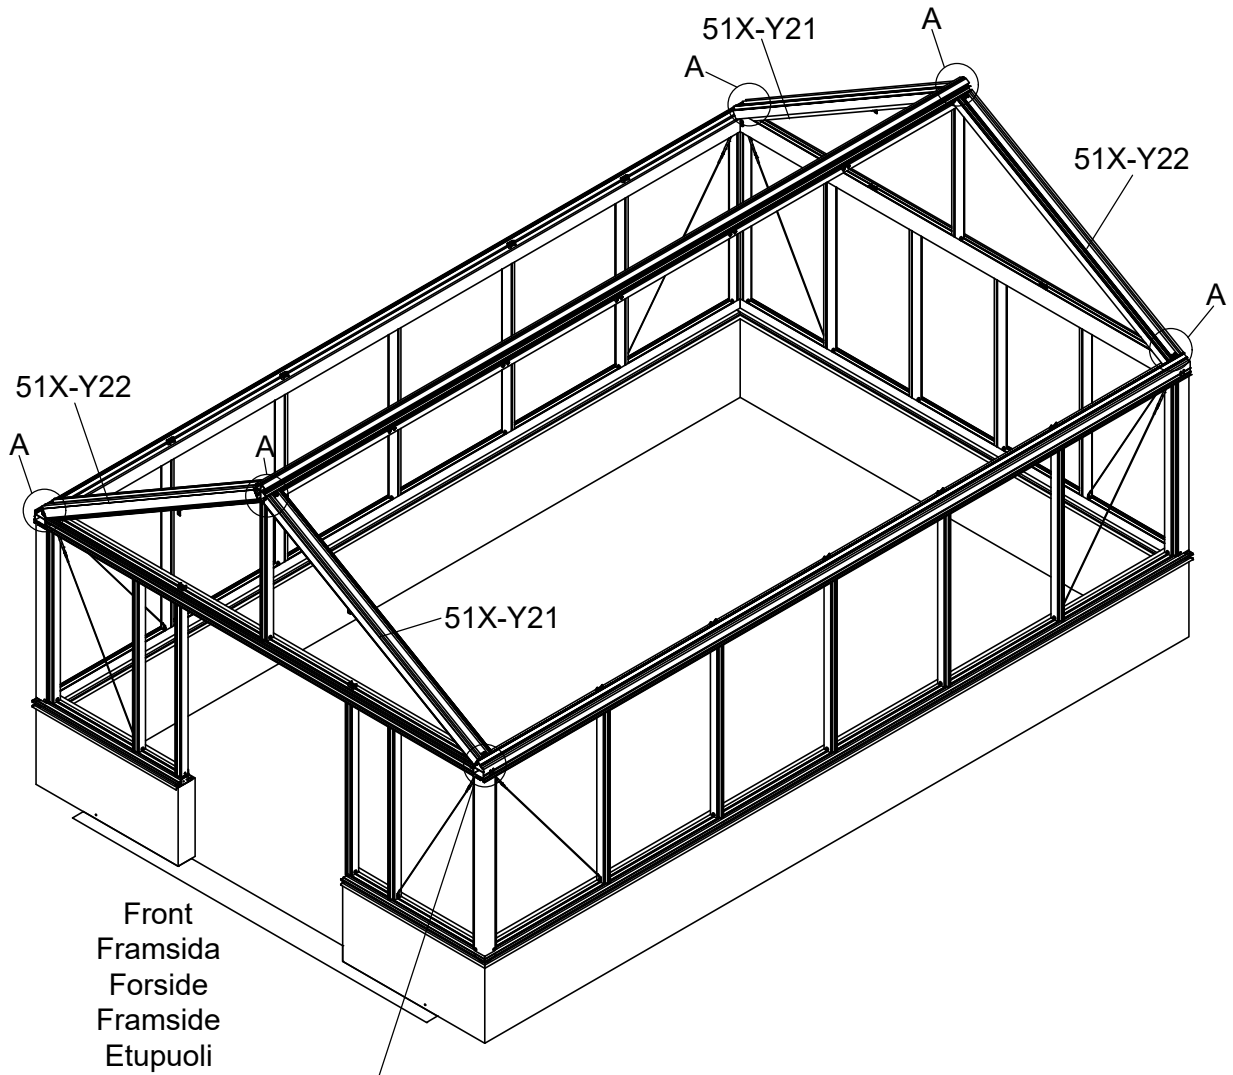

Part	NO.	QTY.	Length(MM)
	51X-Y21	2	2149
	51X-Y22	2	2149
	Si8-16	16	PCS
	7B33-020	16	PCS