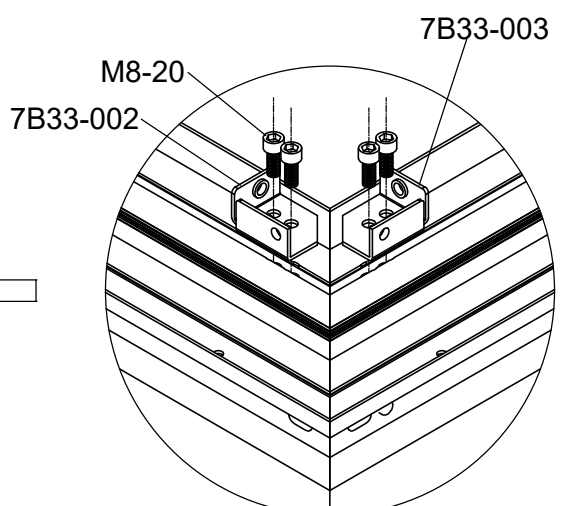

Part	NO.	QTY.	Length(MM)
	7B33-002	4	PCS
	7B33-003	4	PCS
	M8-20	16	PCS
	J08	1	PCS