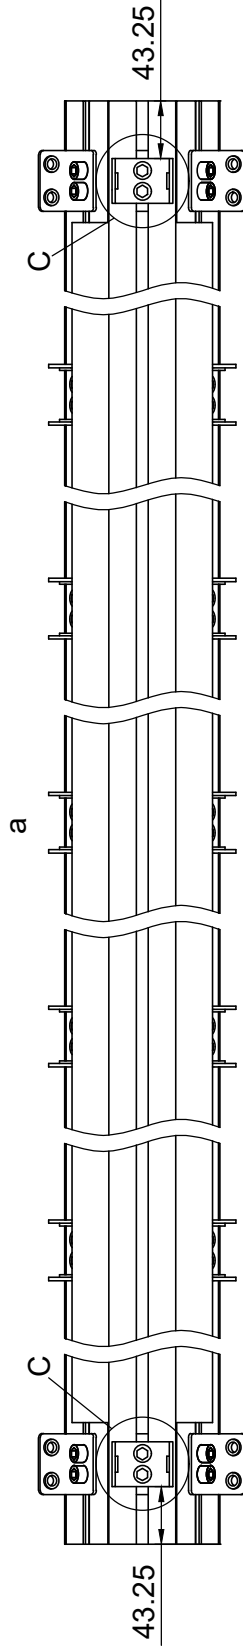

Part	3711		3712		3713		Code
	NO.	Length(MM)	NO.	Length(MM)	NO.	Length(MM)	
	41X-Y63-4	4207	41X-Y63-5	5208	41X-Y63-6	6209	A003