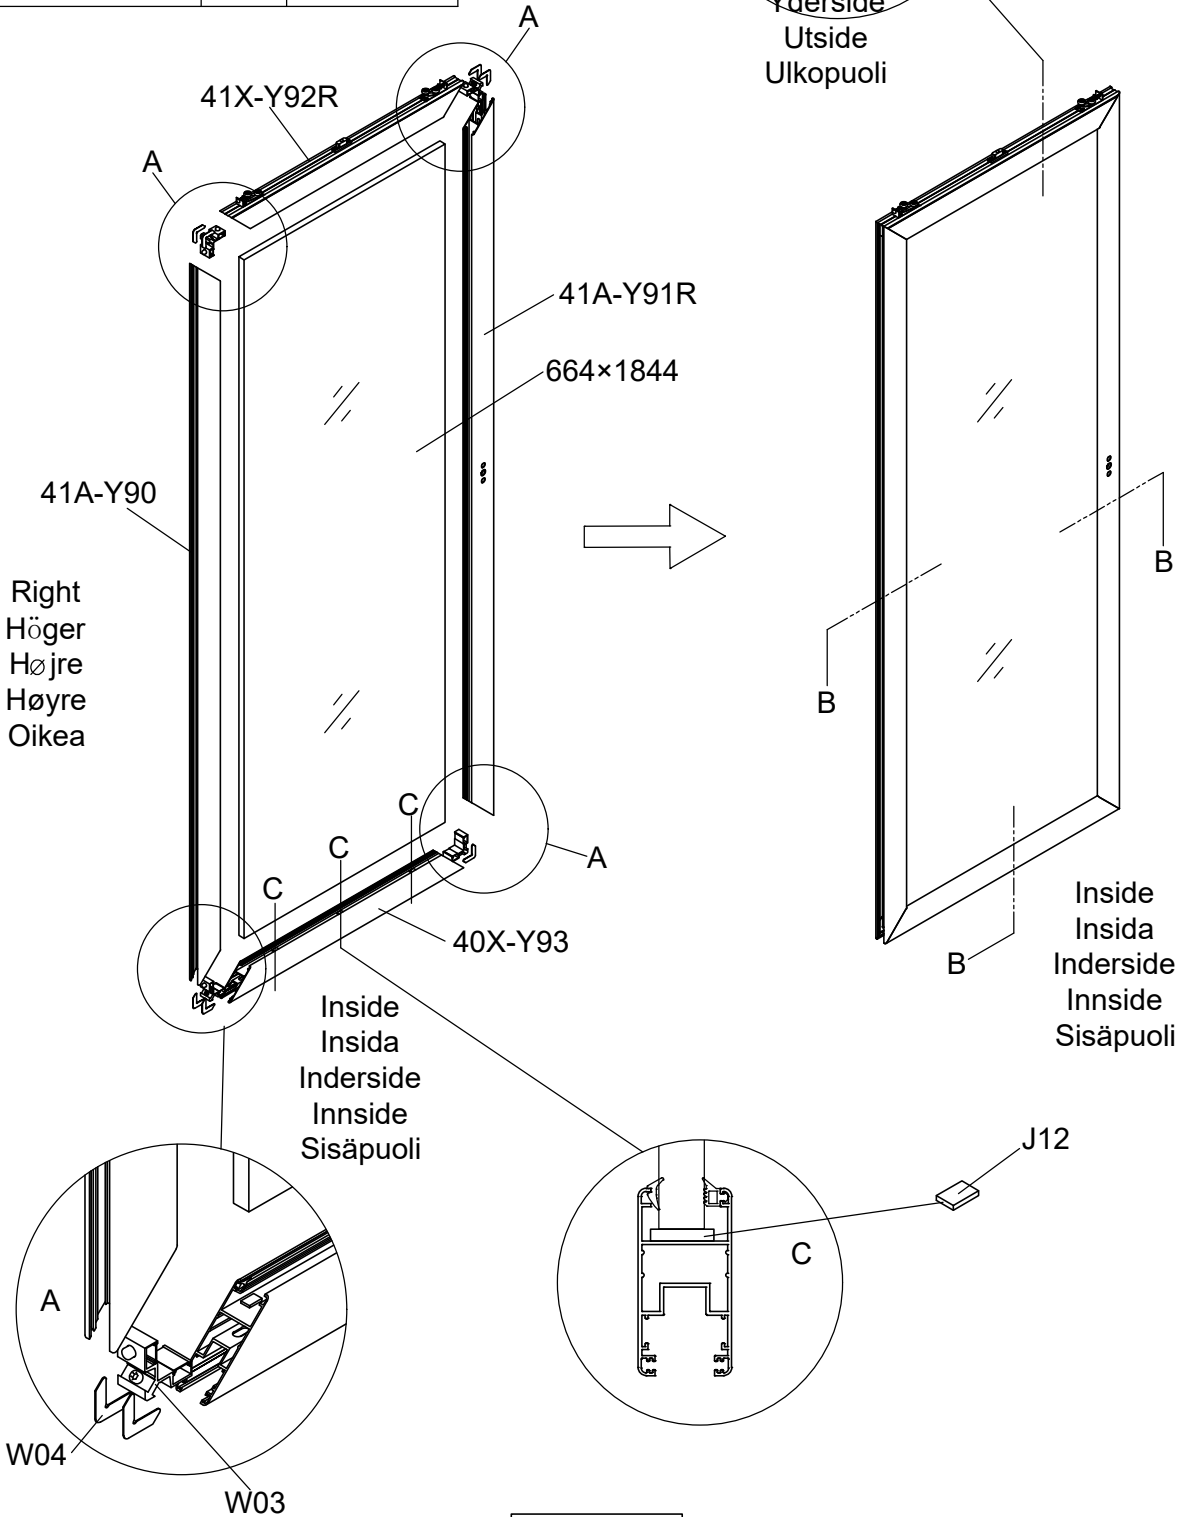

Part	NO.	QTY.	Length(MM)
	664×1844	1	1844
	41A-Y90	1	1958
	41A-Y91R	1	1958
	41X-Y92R	1	776
	41X-Y93	1	776
	W03	4	30
	W04	8	PCS
	J12	3	PCS