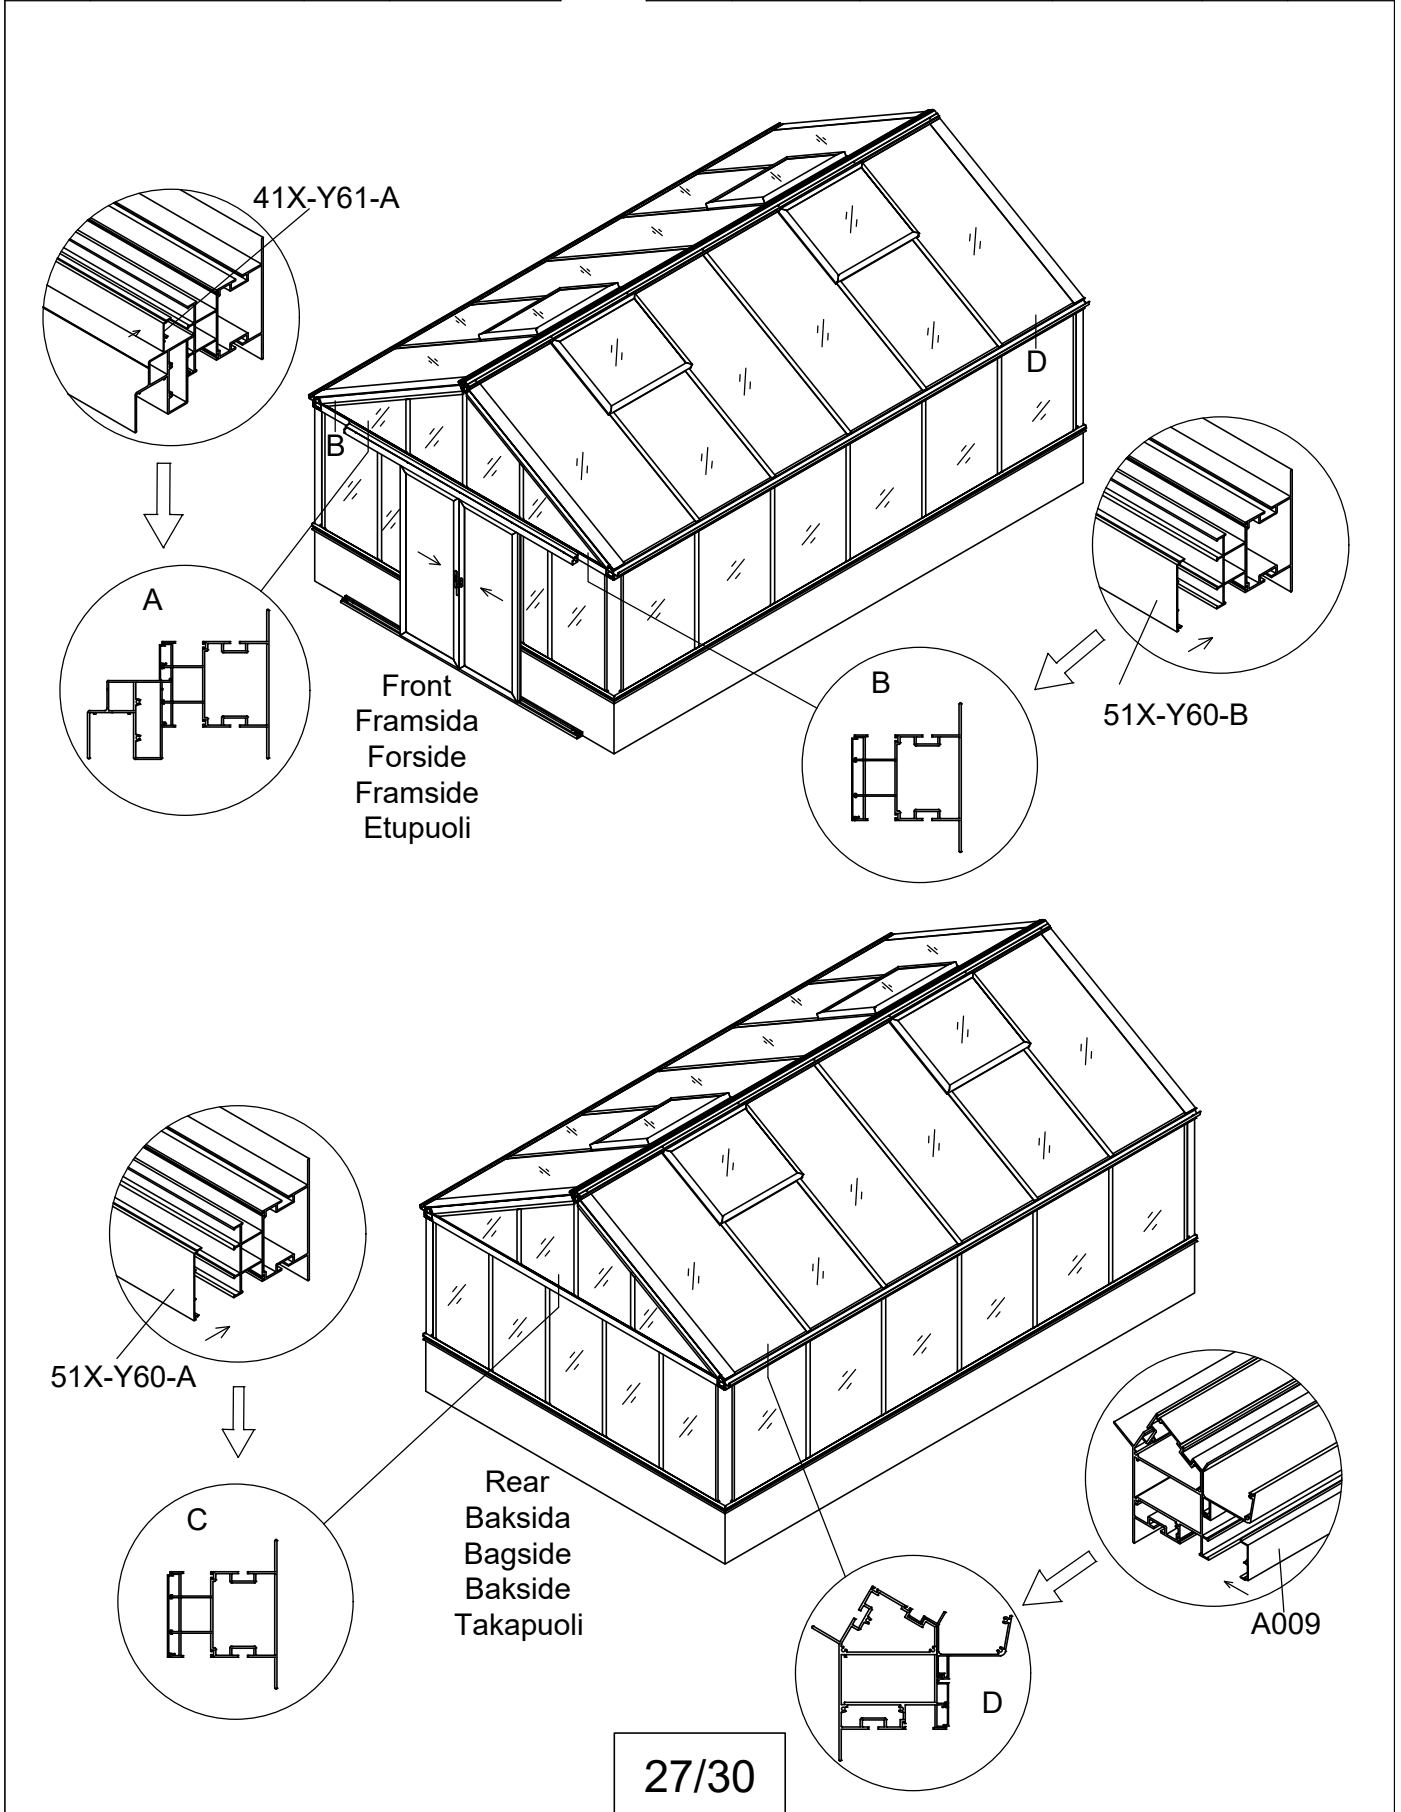

Part	NO.	QTY.	Length(MM)
	41X-Y61-A	1	3023
	51X-Y60-A	1	3774
	51X-Y60-B	2	375

Part	Product	NO.	Length(MM)	QTY.	Code
	3711	41X-Y62-4A	4228		
	3712	41X-Y62-5A	5229	2	A009
	3713	41X-Y62-6A	6230