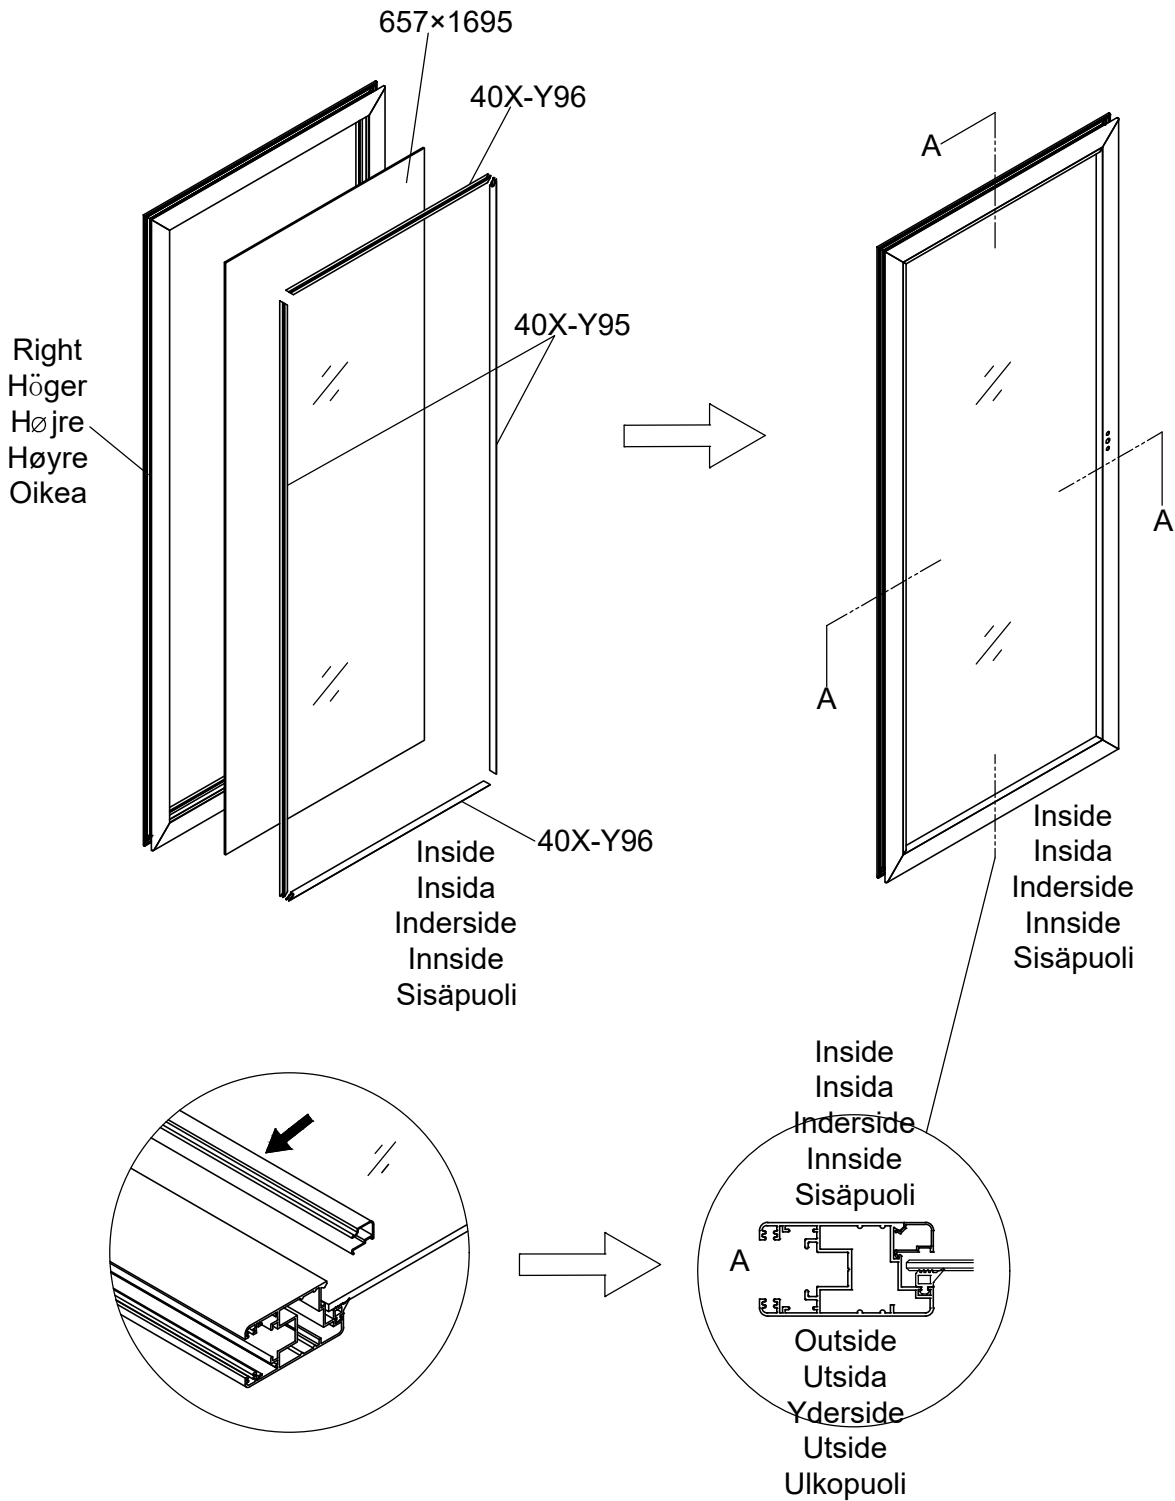

Part	NO.	QTY.	Length(MM)
	657×1695	1	1695

Part	NO.	QTY.	Length(MM)	CTN NO.
	40X-Y95	2	1704	3010P-E
	40X-Y96	2	666	3010P-E