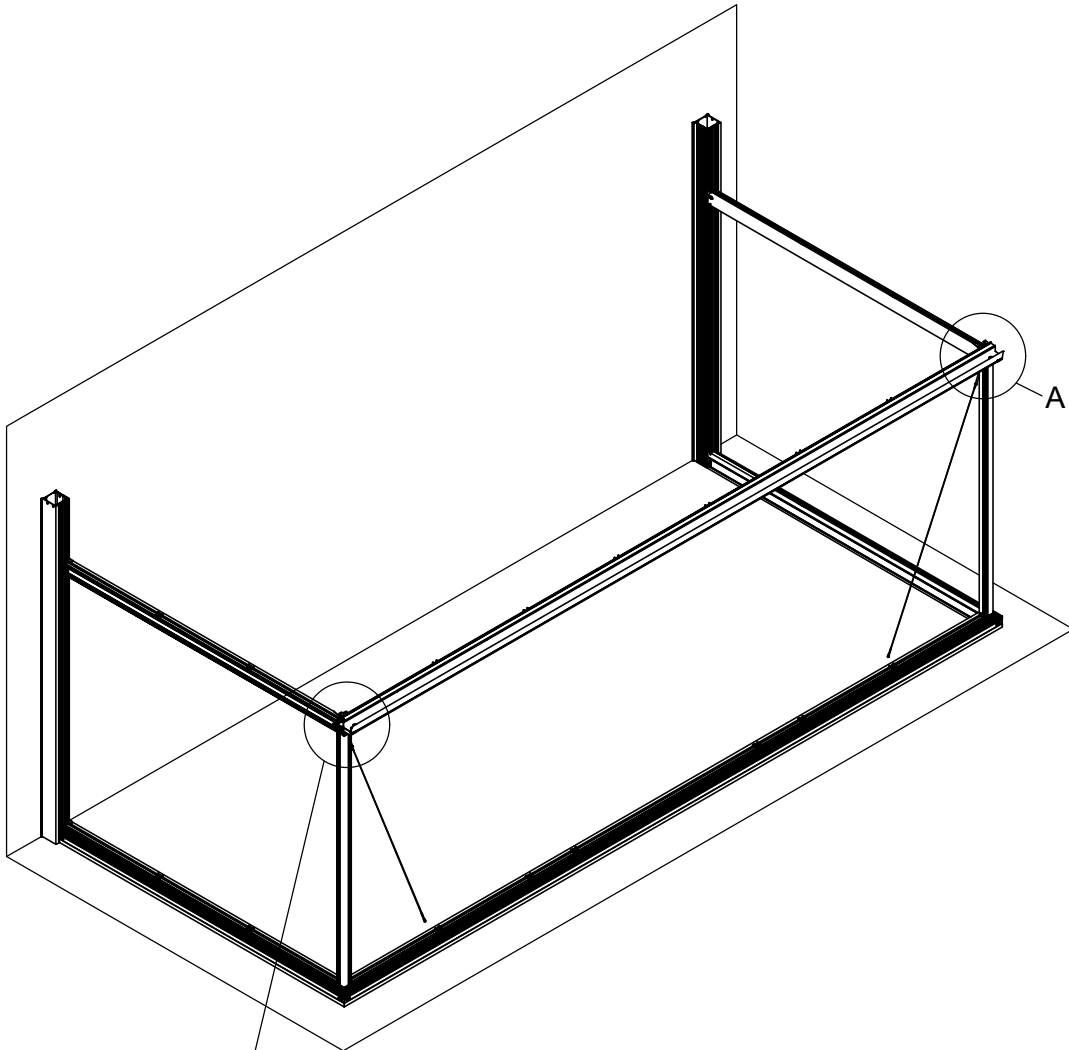

Part	NO.	QTY.	Length(MM)
	7B26-077	2	PCS
	M8-20	4	PCS
	7C28-004	4	PCS