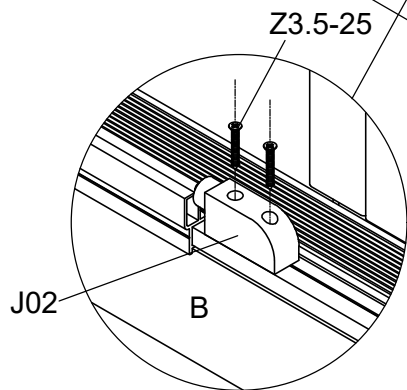

Part	NO.	QTY.	Length(MM)	CTN NO.
	T01	1	PCS	3010P-E
	T01A	1	PCS	3010P-E
	J02	1	PCS	3010P-E
	M4-40	2	PCS	3010P-E
	Mi4-17	2	PCS	3010P-E
	Z3.5-25	2	PCS	3010P-E

24a/30