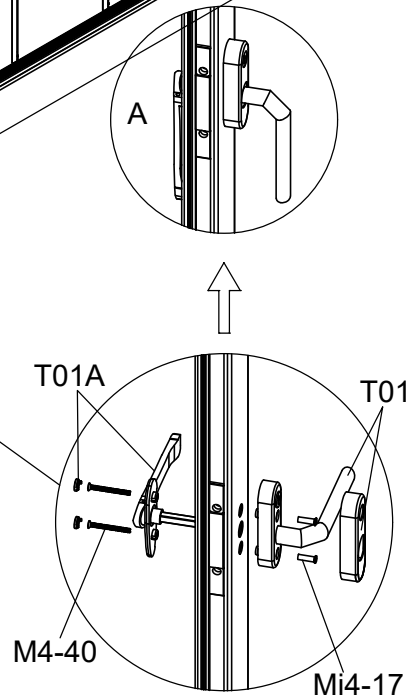

Part	NO.	QTY.	Length(MM)	CTN NO.
	T01	1	PCS	3010P-E
	T01A	1	PCS	3010P-E
	J02	1	PCS	3010P-E
	M4-40	2	PCS	3010P-E
	Mi4-17	2	PCS	3010P-E
	Z3.5-25	2	PCS	3010P-E

24a/30