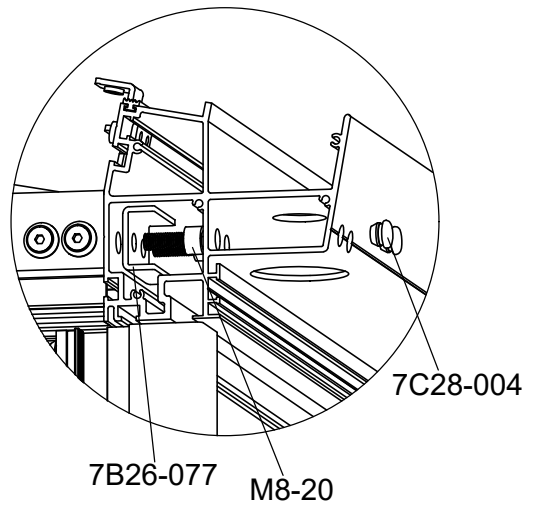

Part	NO.	QTY.	Length(MM)
	7B26-077	2	PCS
	M8-20	4	PCS
	7C28-004	4	PCS