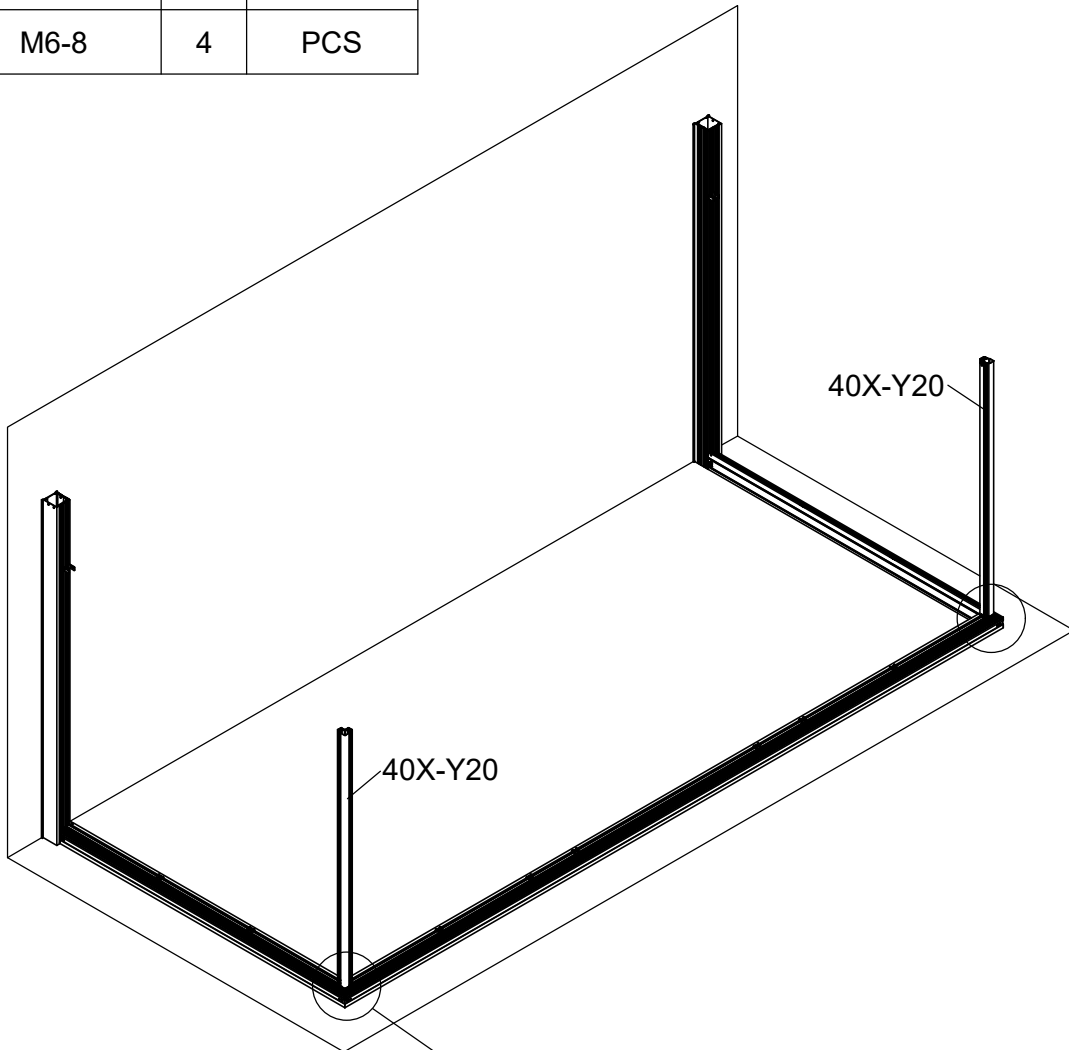

Part	NO.	QTY.	Length(MM)
	40X-Y20	2	1811
	Si6-16	4	PCS
	J05	4	PCS
	M6-8	4	PCS