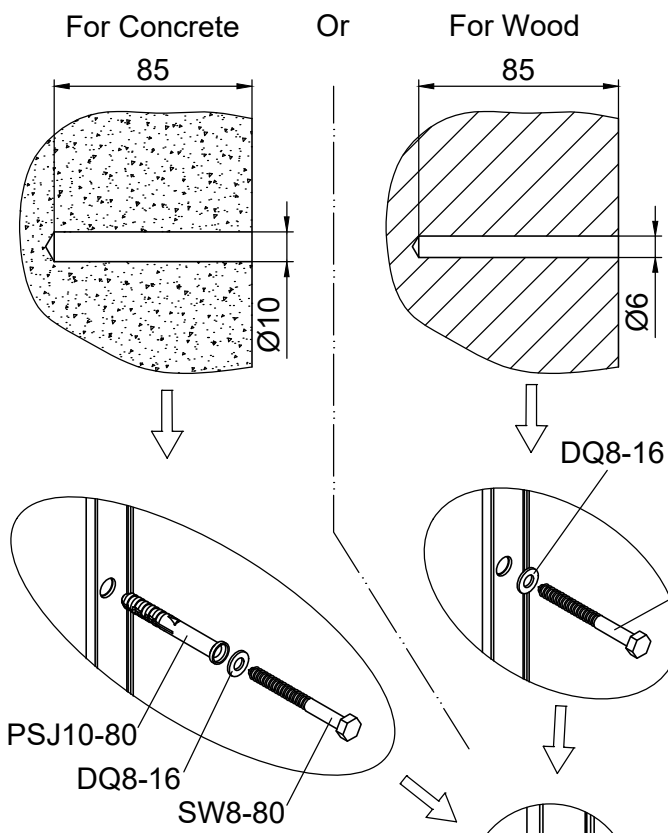

Part	NO.	QTY.						Length(MM)	
		3081	3082	3083	3084	3085	3086		
	PSJ10-80	18	18	20	20	22	22	PCS	For Concrete
	DQ8-16	18	18	20	20	22	22	PCS	For Concrete/For Wood
	SW8-80	18	18	20	20	22	22	PCS	For Concrete/For Wood