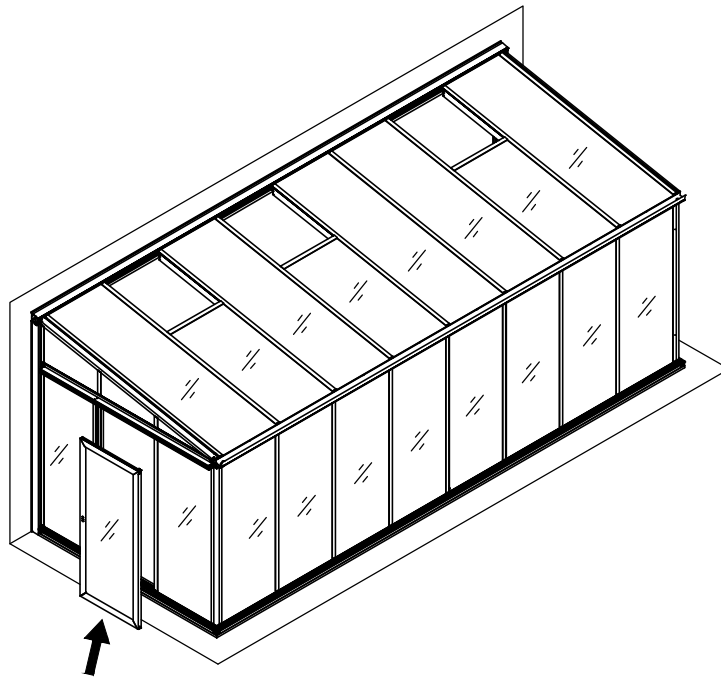

Adjust the height of the wheels
Justera höjden för hjulen
Juster højden af hjulene
Justere høyden for hjulene
Säädä alapyörien korkeus

Tool
Verktyg
Værktøj
Verktøy
Työkalu