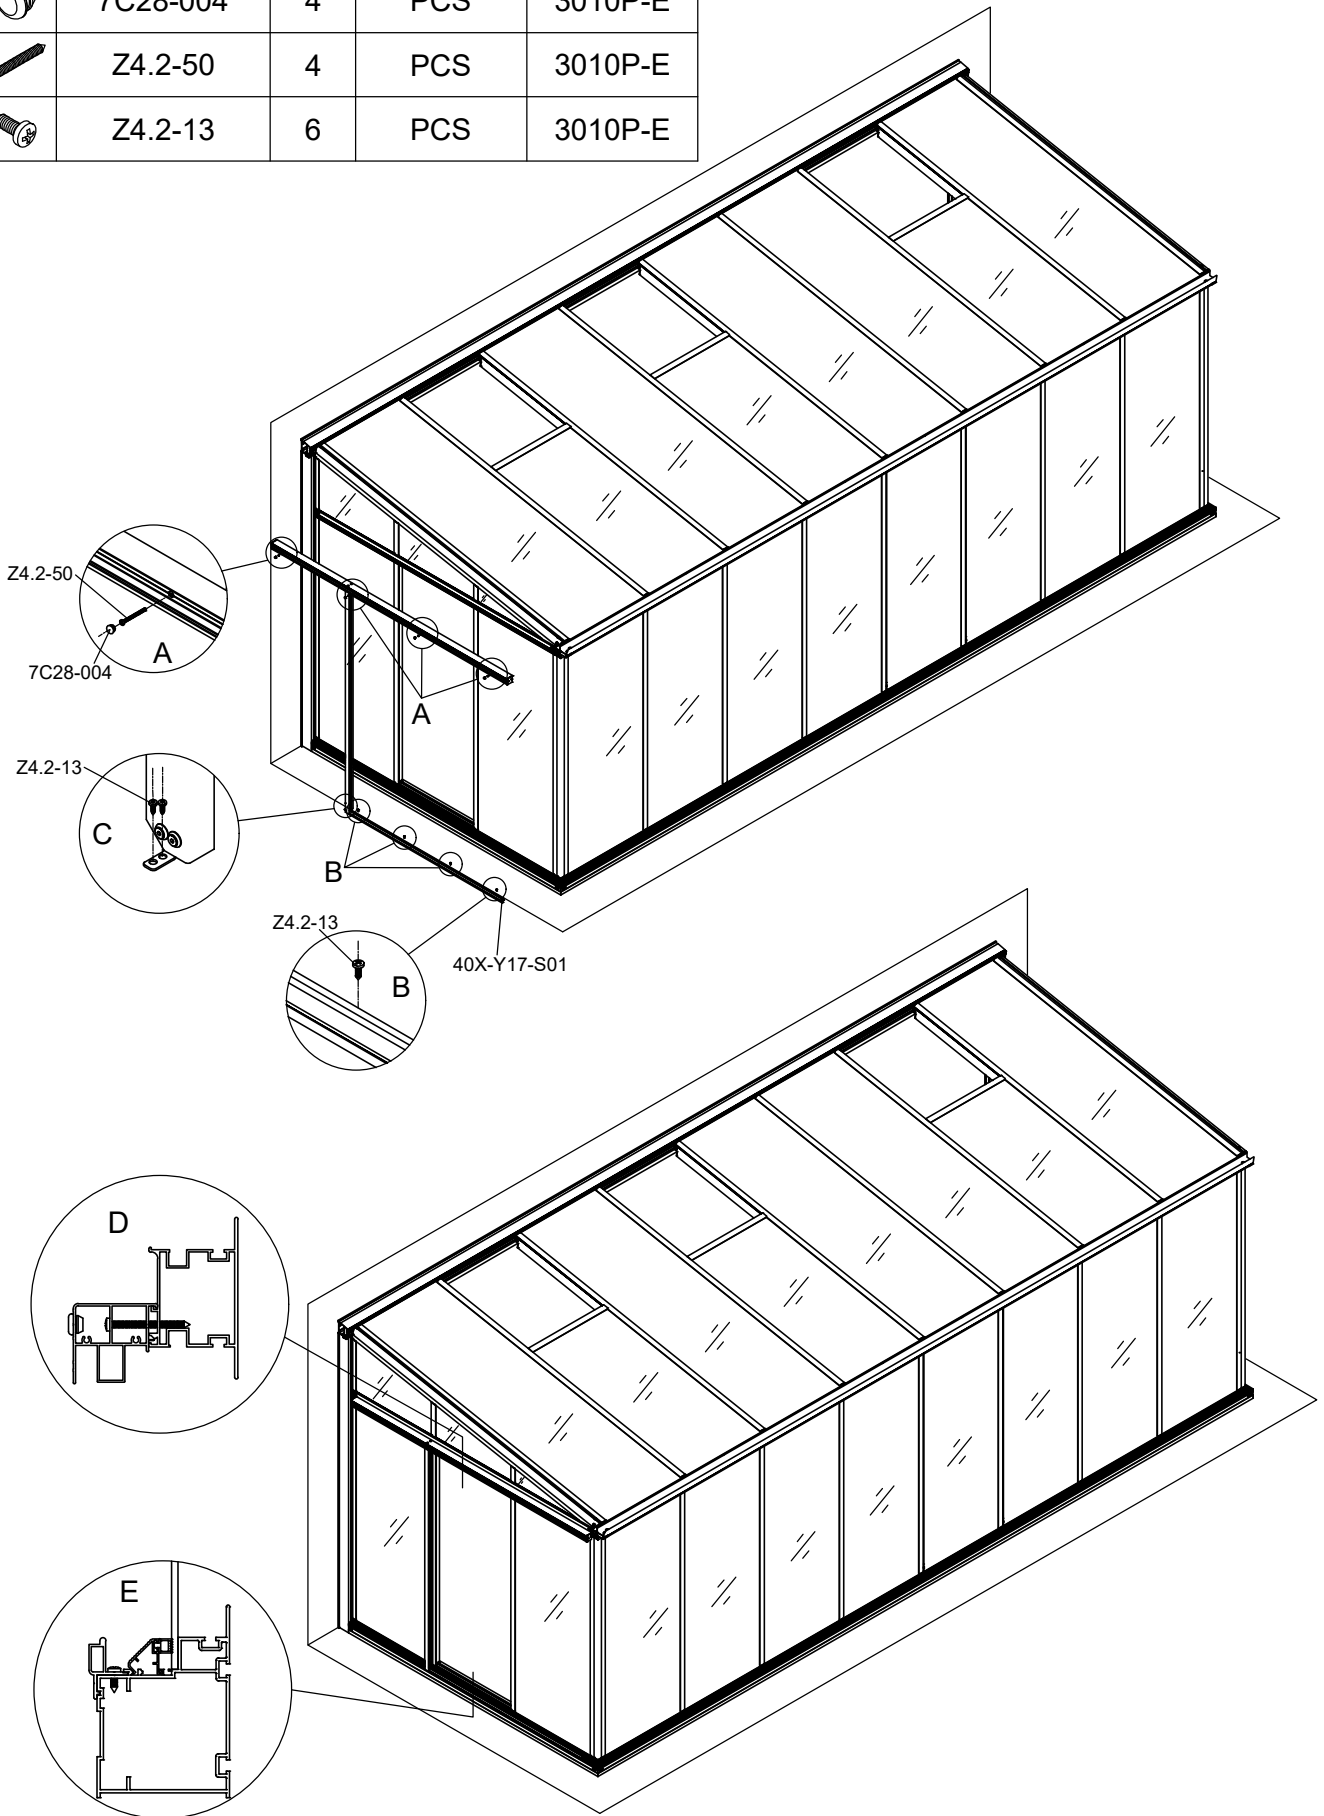

Part	NO.	QTY.	Length(MM)	CTN NO.
	40X-Y17-S01	1	1444	3010P-E
	7C28-004	4	PCS	3010P-E
	Z4.2-50	4	PCS	3010P-E
	Z4.2-13	6	PCS	3010P-E