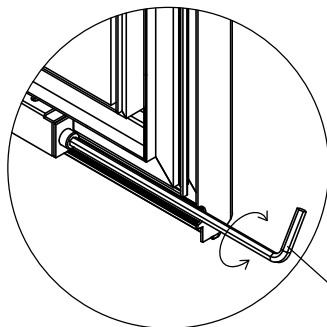

Adjust the height of the wheels
Justera höjden för hjulen
Juster højden af hjulene
Justere høyden for hjulene
Säädä alapyörien korkeus

Tool
Verktyg
Værktøj
Verktøy
Työkalu