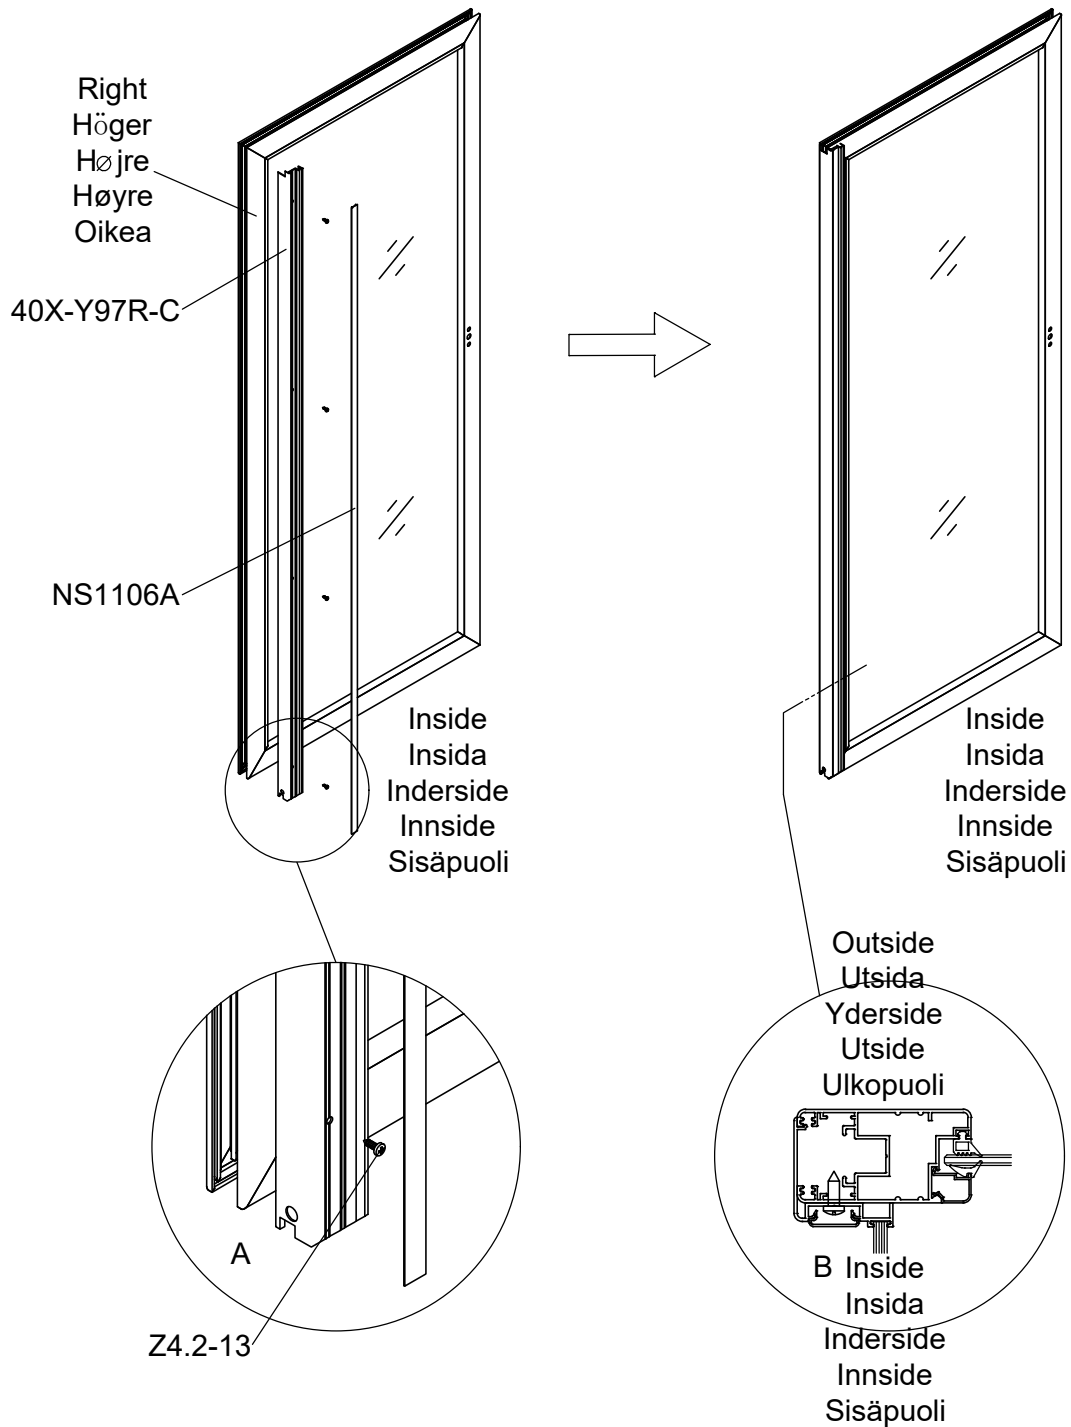

Part	NO.	QTY.	Length(MM)
	657×1695	1	1695

Part	NO.	QTY.	Length(MM)	CTN NO.
	40X-Y95	2	1704	3010P-E
	40X-Y96	2	666	3010P-E

Part	NO.	QTY.	Length(MM)	CTN NO.
	MCJT002	6M		3010P-E

Part	NO.	QTY.	Length(MM)	CTN NO.
	40X-Y97R-C	1	1799	3010P-E
	NS1106A	1	1790	3010P-E
	Z4.2-13	4	PCS	3010P-E