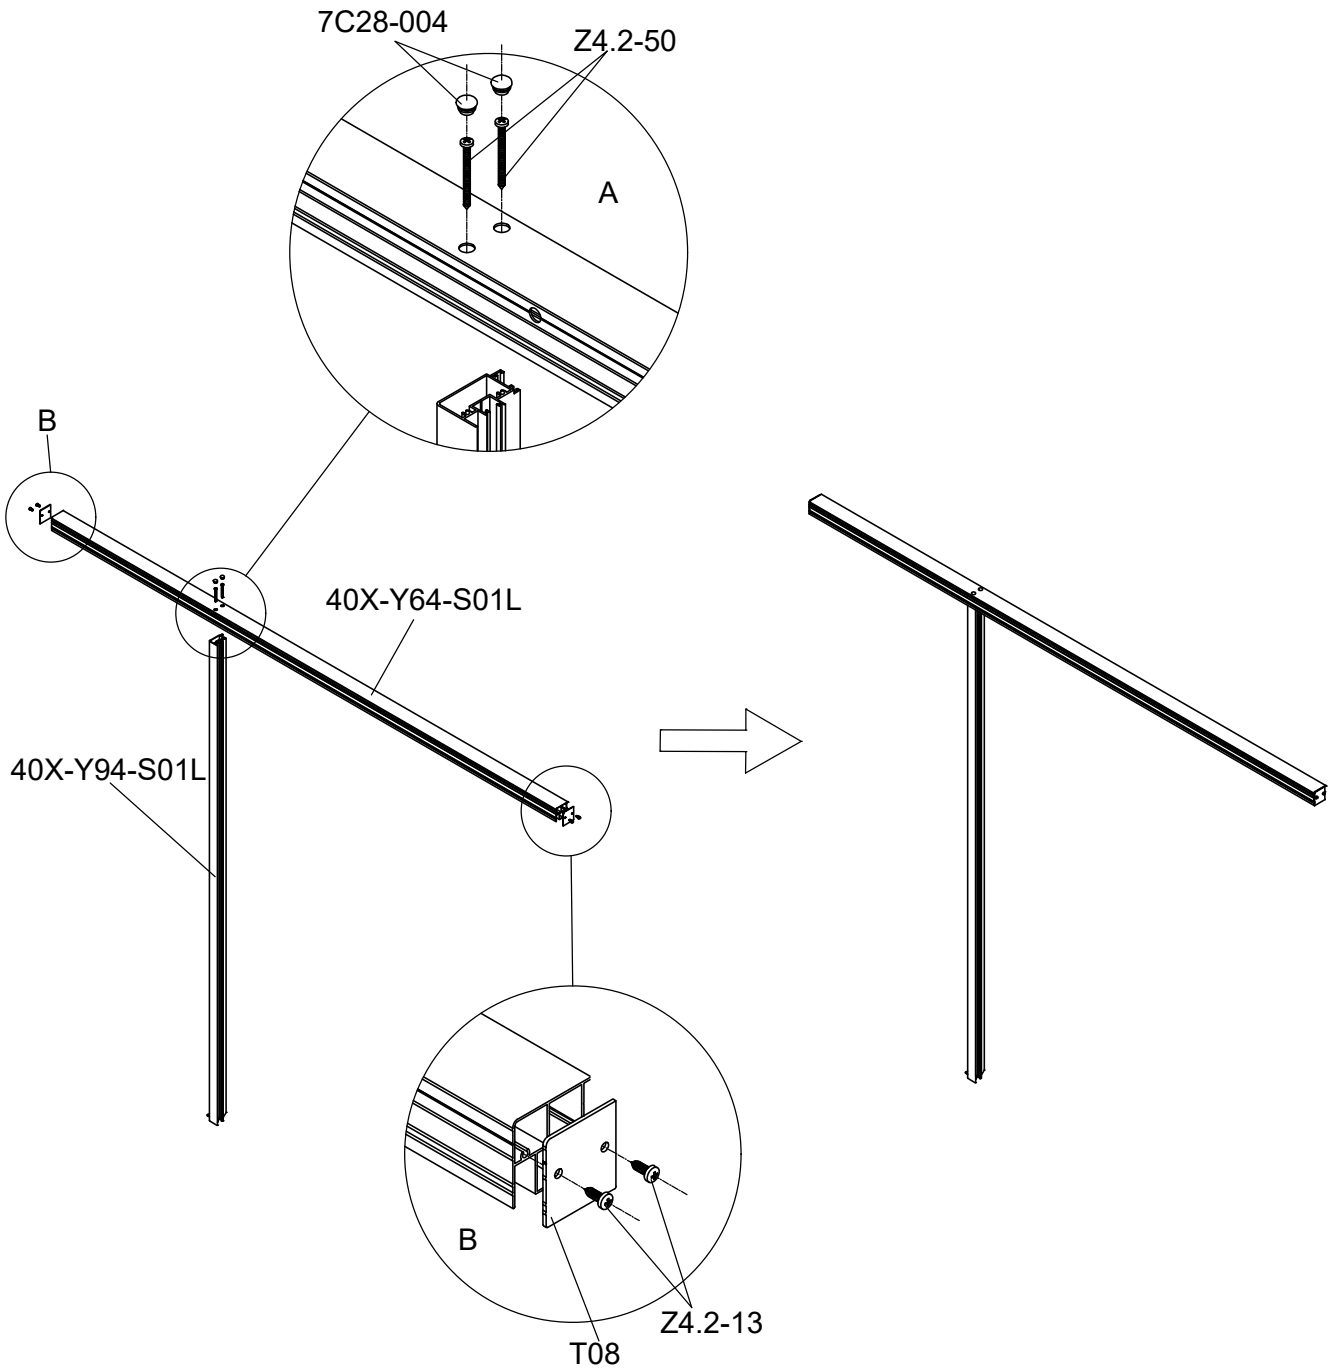

Part	NO.	QTY.	Length(MM)	CTN NO.
	40X-Y64-S01L	1	2224	3010P-E
	40X-Y94-S01L	1	1835	3010P-E
	7C28-004	2	PCS	3010P-E
	Z4.2-50	2	PCS	3010P-E
	T08	2	PCS	3010P-E
	Z4.2-13	4	PCS	3010P-E