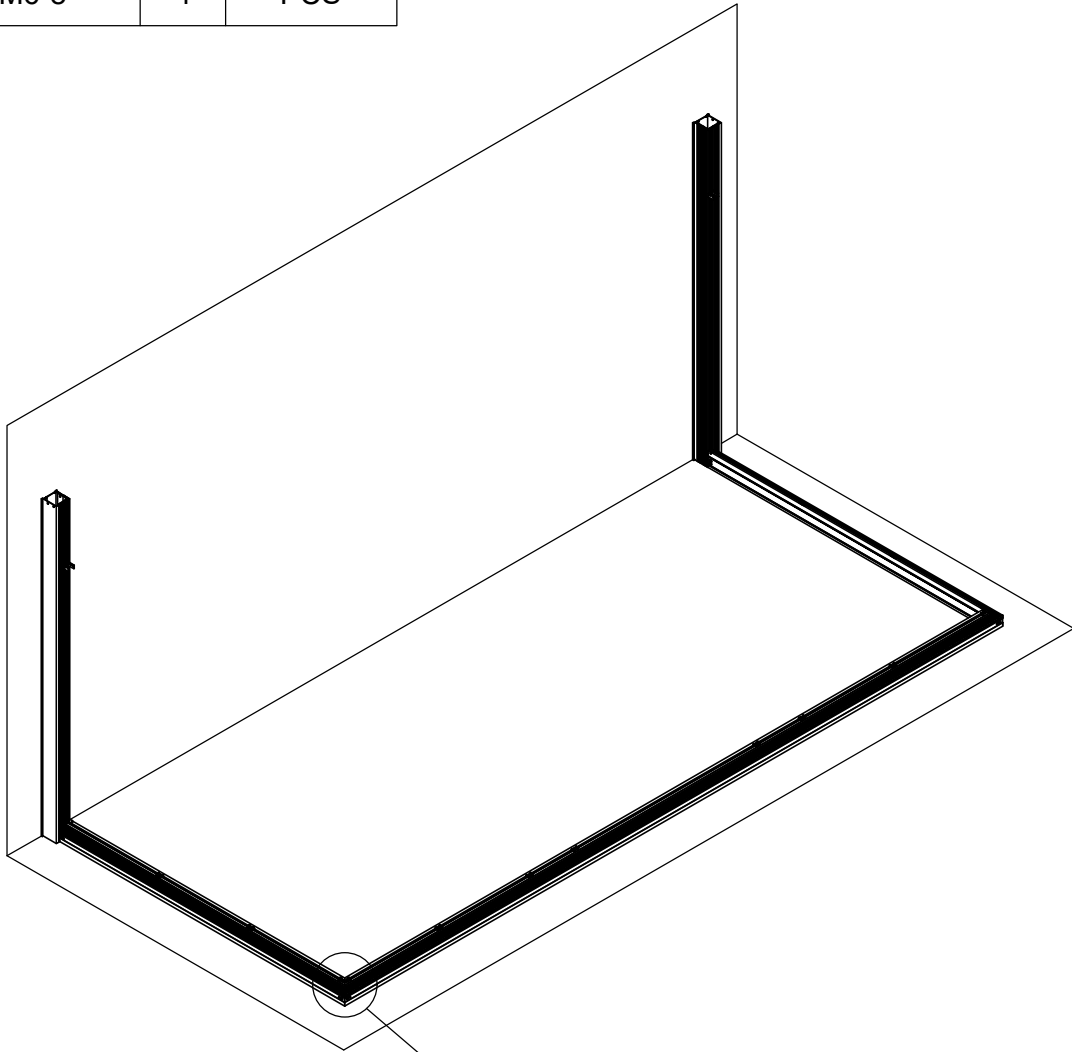

Part	NO.	QTY.	Length(MM)
	7B26-017	2	PCS
	M6-8	4	PCS