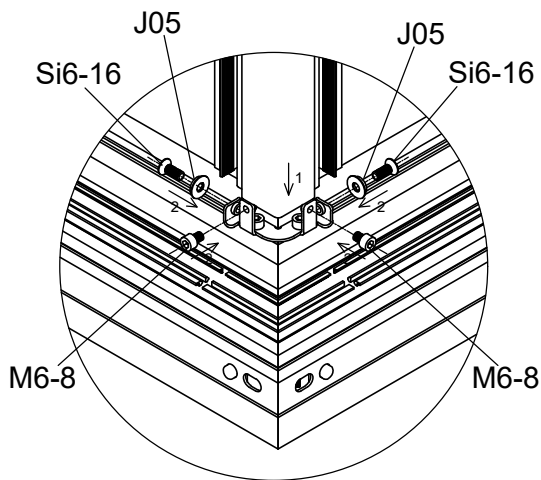

1g/30

Part	NO.	QTY.	Length(MM)
	30L-Y20R-11	1	2414
	30L-Y20L-11	1	2414
	30L-S12R	1	2355
	30L-S12L	1	2355
	7B26-025	4	PCS
	S6-12	10	PCS

Part	Product	NO.	Length(MM)	QTY.	Code
	3081	40X-Y11-3	2437	1	A001
	3082	40X-Y11-4	3188		
	3083	40X-Y11-5	3939		
	3084	40X-Y11-6	4690		
	3085	40X-Y11-7	5441		
	3086	40X-Y11-8	6192		

Part	NO.	QTY.	Length(MM)
	W01	2	69
	Si6-16	8	PCS
	J05	8	PCS

Part	NO.	QTY.	Length(MM)
	7B26-014	3	500
	M6	10	PCS

Concrete
Betong
Beton
Betong
Betoni

Part	NO.	QTY.	Length(MM)
	7B26-017	2	PCS
	M6-8	4	PCS

Part	NO.	QTY.	Length(MM)
	40X-Y20	2	1811
	Si6-16	4	PCS
	J05	4	PCS
	M6-8	4	PCS

Part	NO.	QTY.	Length(MM)
	30L-S60R	1	2272
	30L-S60L	1	2272
	Si6-16	10	PCS
	J05	10	PCS

Part	NO.	QTY.	Length(MM)
	Si6-16	2	PCS
	J05	2	PCS
	L05	2	1920

Part	Product	NO.	Length(MM)	QTY.	Code
	3081	40L-Y62-3	2383	1	A002
	3082	40L-Y62-4	3134		
	3083	40L-Y62-5	3885		
	3084	40L-Y62-6	4636		
	3085	40L-Y62-7	5387		
	3086	40L-Y62-8	6138		