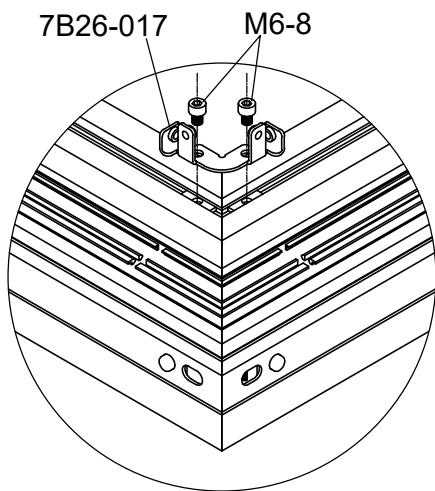

Part	NO.	QTY.	Length(MM)
	7B26-017	2	PCS
	M6-8	4	PCS