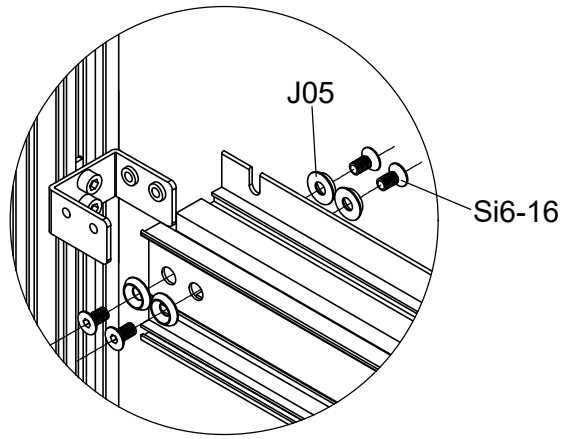

Part	NO.	QTY.	Length(MM)
	30L-S60R	1	2272
	30L-S60L	1	2272
	Si6-16	10	PCS
	J05	10	PCS

Part	NO.	QTY.	Length(MM)
	Si6-16	2	PCS
	J05	2	PCS
	L05	2	1920

Part	Product	NO.	Length(MM)	QTY.	Code
	3081	40L-Y62-3	2383	1	A002
	3082	40L-Y62-4	3134		
	3083	40L-Y62-5	3885		
	3084	40L-Y62-6	4636		
	3085	40L-Y62-7	5387		
	3086	40L-Y62-8	6138		