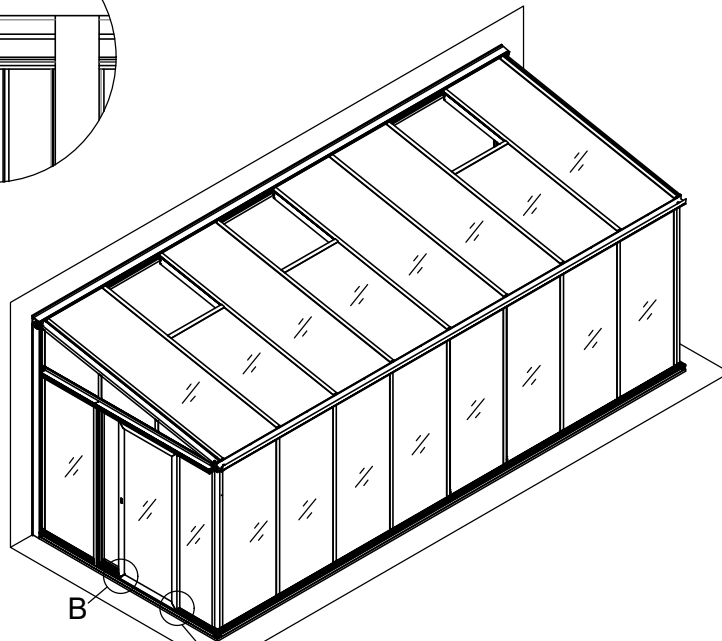

Adjust the height of the wheels
Justera höjden för hjulen
Juster højden af hjulene
Justere høyden for hjulene
Säädä alapyörien korkeus

Tool
Verktyg
Værktøj
Verktøy
Työkalu