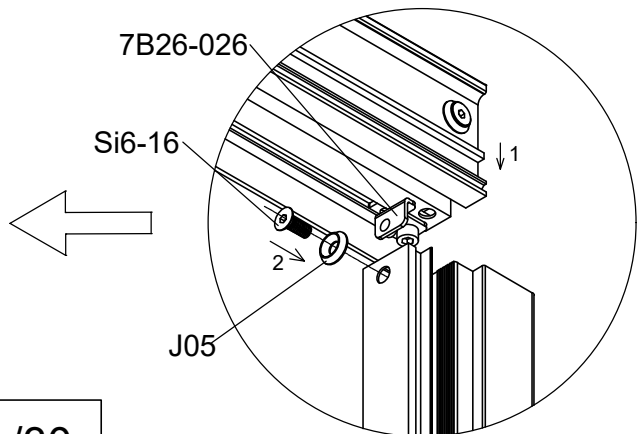

Part	NO.	QTY.	Length(MM)
	30L-S60R	1	2272
	30L-S60L	1	2272
	Si6-16	10	PCS
	J05	10	PCS

Part	NO.	QTY.	Length(MM)
	Si6-16	2	PCS
	J05	2	PCS
	L05	2	1920

Part	Product	NO.	Length(MM)	QTY.	Code
	3081	40L-Y62-3	2383	1	A002
	3082	40L-Y62-4	3134		
	3083	40L-Y62-5	3885		
	3084	40L-Y62-6	4636		
	3085	40L-Y62-7	5387		
	3086	40L-Y62-8	6138		