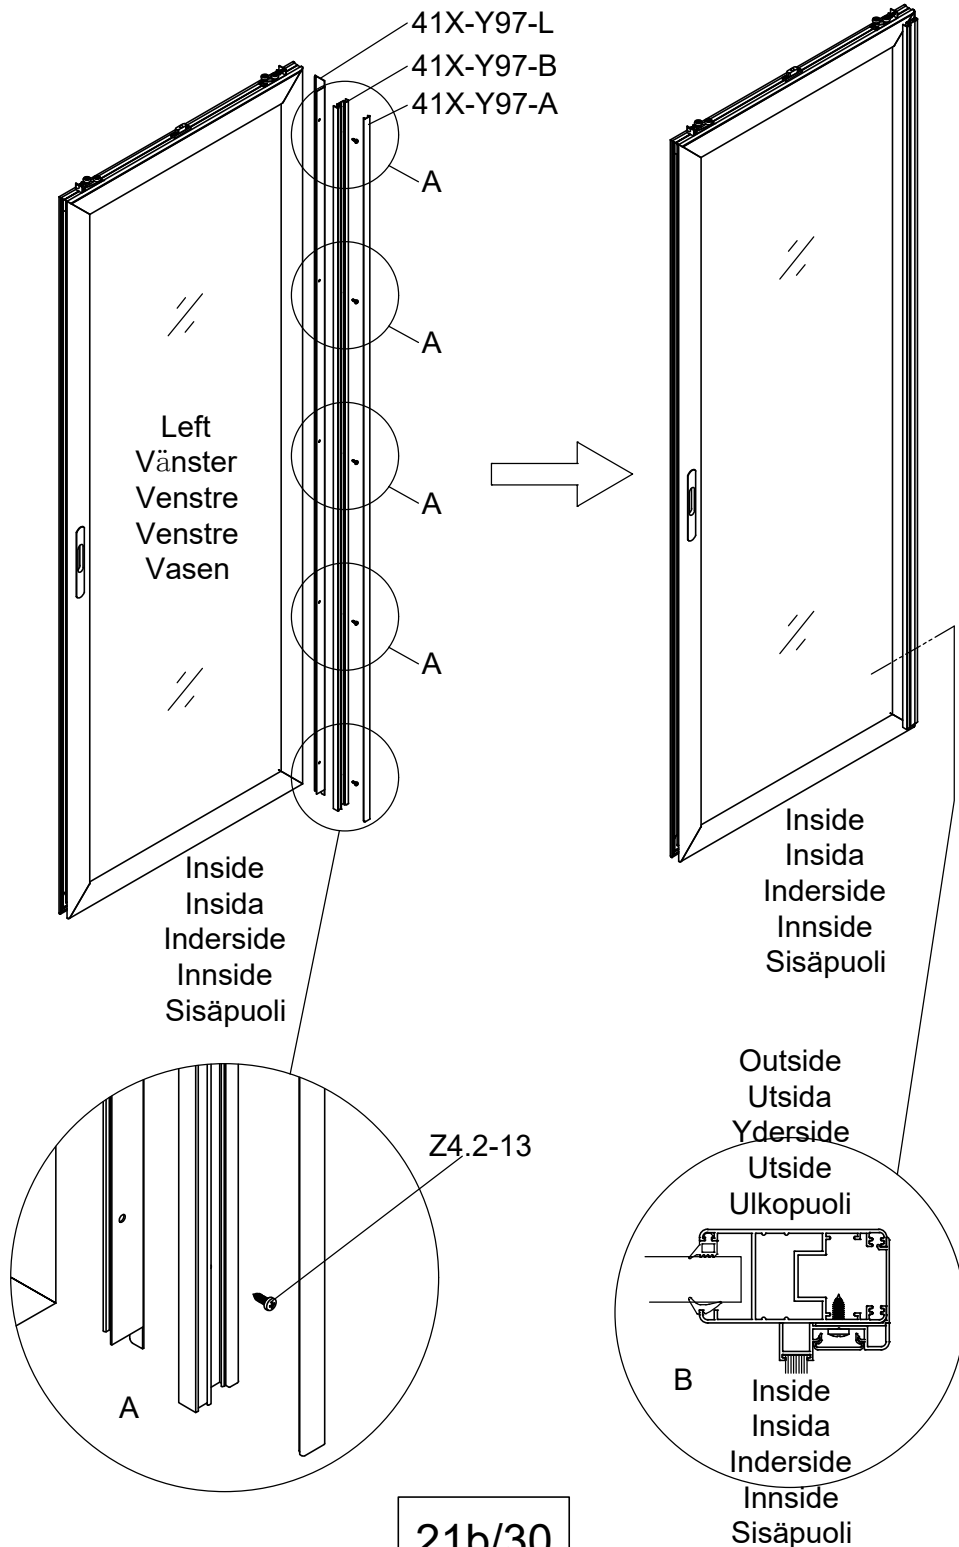

Part	NO.	QTY.	Length(MM)
	41X-Y97-L	1	1915
	41X-Y97-B	1	1882
	41X-Y97-A	1	1882
	Z4.2-13	5	PCS

Part	NO.	QTY.	Length(MM)	CTN NO.
	41X-Y97-L	1	1915	3010P-TD
	41X-Y97-B	1	1882	3010P-TD
	41X-Y97-A	1	1882	3010P-TD
	Z4.2-13	5	PCS	3010P-TD

2 PCS