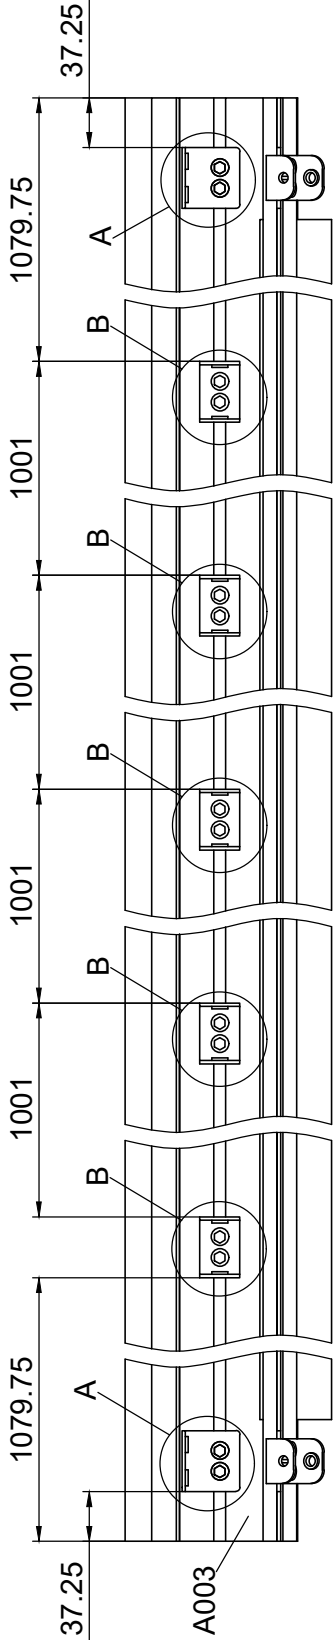

Part	3601		3602		3603		3604		Code
	NO.	Length(MM)	NO.	Length(MM)	NO.	Length(MM)	NO.	Length(MM)	
	41X-Y63-3	3207	41X-Y63-4	4207	41X-Y63-5	5208	41X-Y63-6	6209	A003

NO.	
1	7B33-004
2	7B33-010
3	M8-10
4	7B33-005
5	7B33-011
6	7C33-002

F6