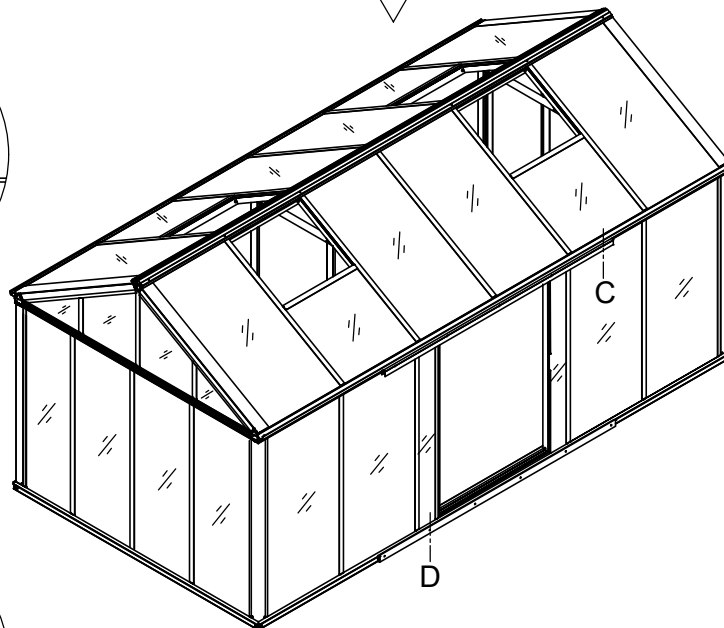

Rear
Baksida
Bagside
Baksida
Takapuoli