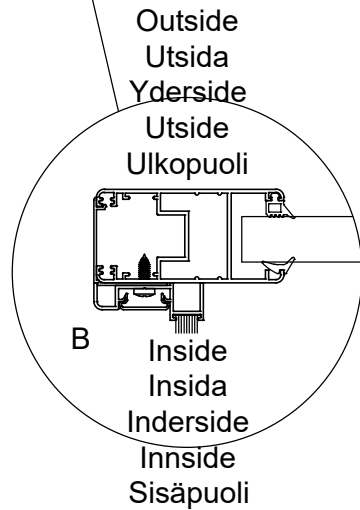

Part	NO.	QTY.	Length(MM)
	41X-Y97-R	1	1915
	41X-Y97-B	1	1882
	41X-Y97-A	1	1882
	Z4.2-13	5	PCS

Part	NO.	QTY.	Length(MM)	CTN NO.
	41X-Y97-R	1	1915	3010P-TD
	41X-Y97-B	1	1882	3010P-TD
	41X-Y97-A	1	1882	3010P-TD
	Z4.2-13	5	PCS	3010P-TD

2 PCS