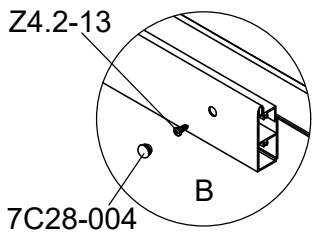

Part	NO.	QTY.	Length(MM)
	41X-Y64	1	3016
	41X-Y17	1	3120
	7C28-004	11	PCS
	Z4.2-50	5	PCS
	Z4.2-13	6	PCS