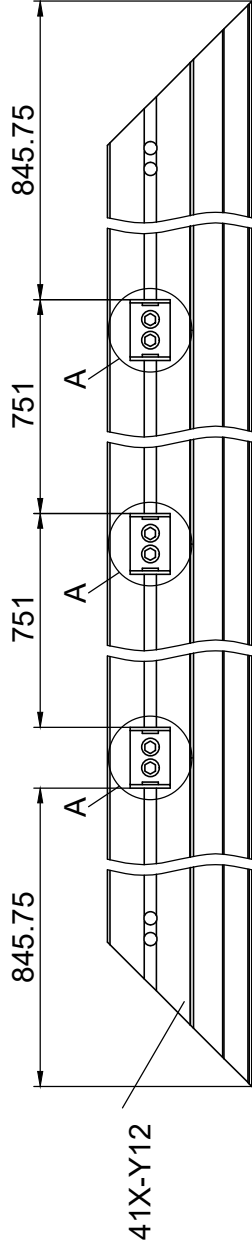

NO.	
1	M8-10
2	7B33-005
3	7B33-004
4	7C33-002

F2