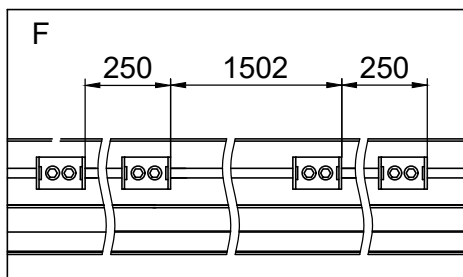

Part	NO.	QTY.				Length(MM)	CTN NO.
		3601	3602	3603	3604		
	7B33-005	2	4	2	4	PCS	3013P-TS
	M8-10	4	8	4	8	PCS	3013P-TS
	7B33-005	0	2	0	2	PCS	3010P-TD
	M8-10	0	4	0	4	PCS	3010P-TD

Assemble this part to the middle of the profiles.
Montera fästet i mitten av profilen.
Montere beslaget i midten af profilen.
Monter festet i midten av profilen.
Asenna kiinnike profiilin keskelle.

3601

3603

751MM D

3602

3604