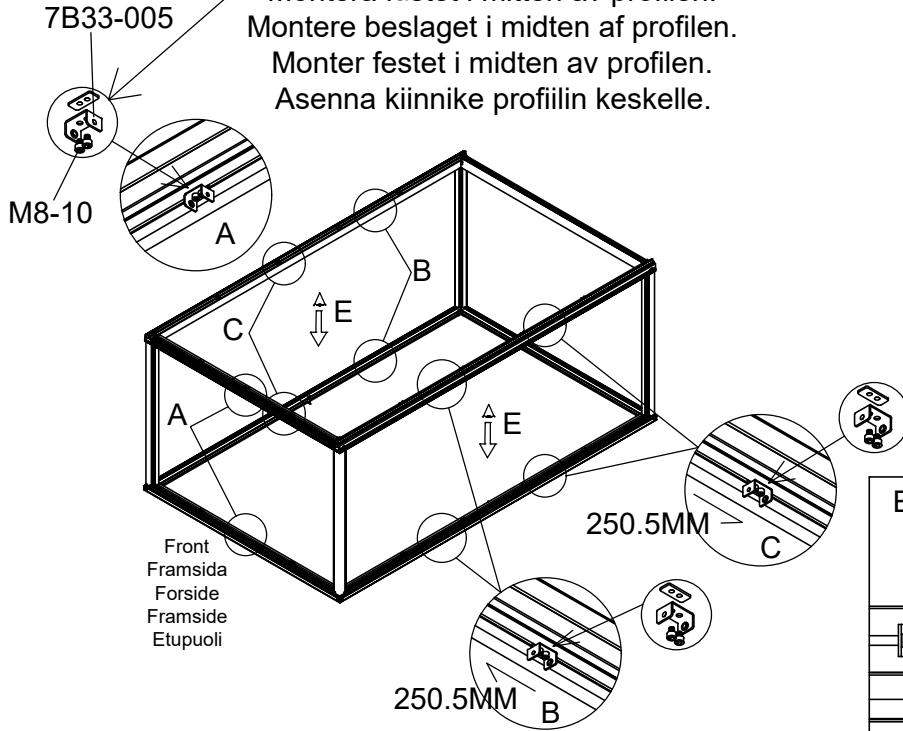

Part	NO.	QTY.				Length(MM)	CTN NO.
		3601	3602	3603	3604		
	7B33-005	2	4	2	4	PCS	3013P-TS
	M8-10	4	8	4	8	PCS	3013P-TS
	7B33-005	0	2	0	2	PCS	3010P-TD
	M8-10	0	4	0	4	PCS	3010P-TD

Assemble this part to the middle of the profiles.
Montera fästet i mitten av profilen.
Montere beslaget i midten af profilen.
Monter festet i midten av profilen.
Asenna kiinnike profiilin keskelle.