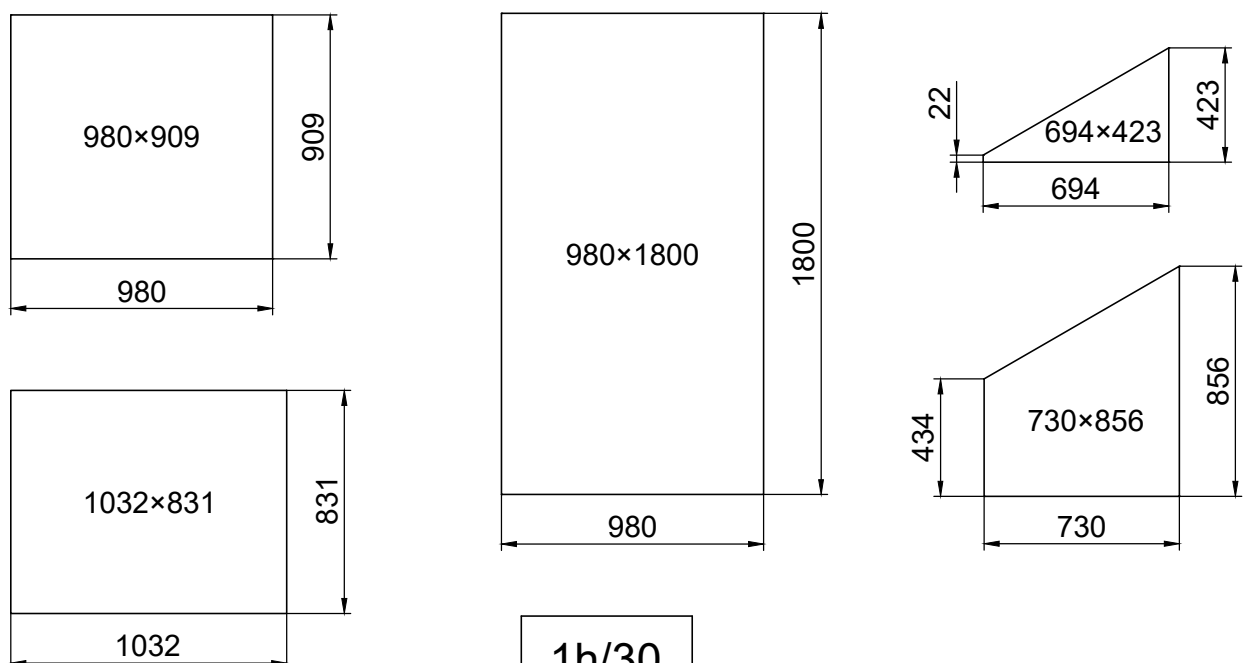

Part	NO.	QTY.				Length(MM)	Page
		3601	3602	3603	3604		
	730×1953	12	8	12	8	1953	P11
	980×1953	0	4	4	8	1953	P11
	228×1953	0	4	0	4	1953	P11
	694×423	4	4	4	4	694	P14~15
	730×856	4	4	4	4	856	P14~15
	980×1800	4	6	6	8	1800	P17
	980×909	2	2	4	4	980	P17
	664×1808	4	4	4	4	1808	P19
	1032×831	2	2	4	4	1032	P25