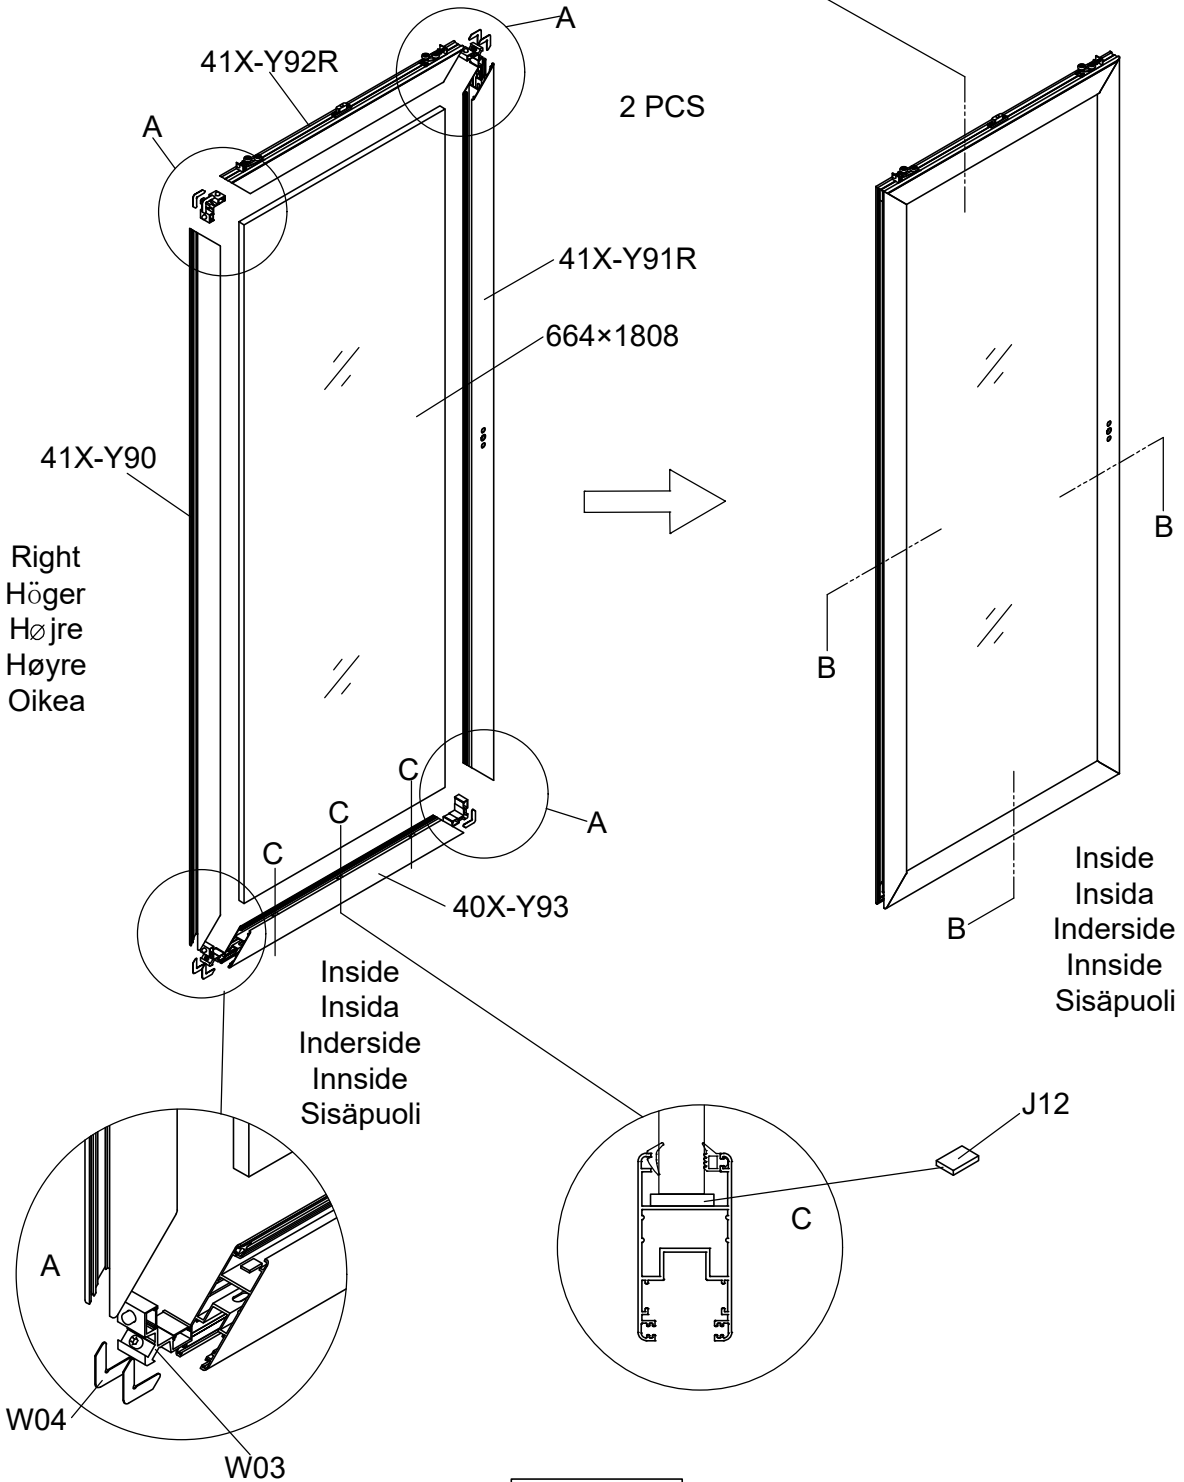

Part	NO.	QTY.	Length(MM)
	664×1808	2	1808
	41X-Y90	1	1922
	41X-Y91R	1	1922
	41X-Y92R	1	776
	41X-Y93	1	776
	W03	4	30
	W04	8	PCS
	J12	3	PCS

Part	NO.	QTY.	Length(MM)	CTN NO.
	41X-Y90	1	1922	3010P-TD
	41X-Y91R	1	1922	3010P-TD
	41X-Y92R	1	776	3010P-TD
	41X-Y93	1	776	3010P-TD
	W03	4	30	3010P-TD
	W04	8	PCS	3010P-TD
	J12	3	PCS	3010P-TD