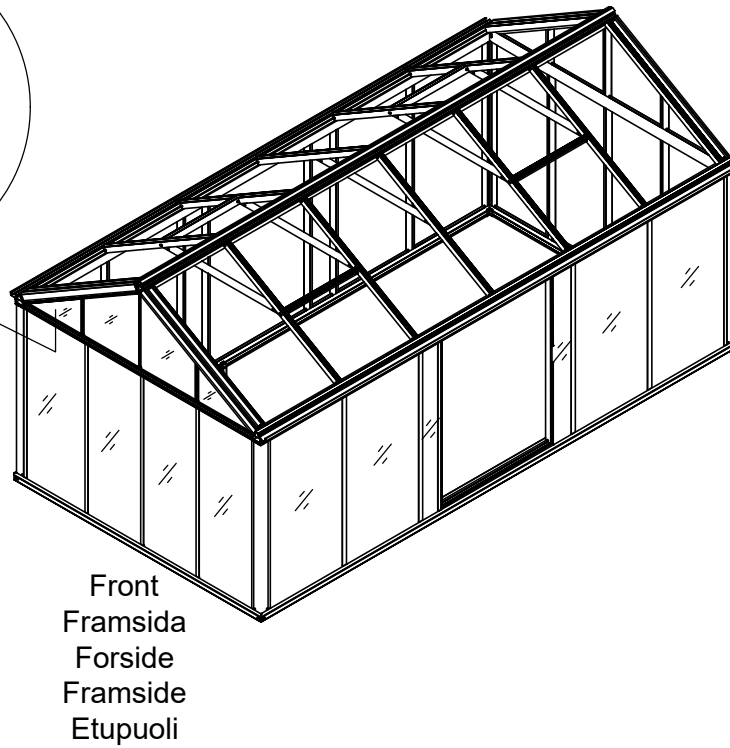

3601	3602	3603	3604
			

Part	NO.	QTY.	Length(MM)
	J12	12	PCS

Front
 Framsida
 Forside
 Framside
 Etupuoli

Part	NO.	QTY.	Length(MM)
	694×423	2	423
	730×856	2	856

Part	NO.	QTY.	Length(MM)
	41X-Y03	1	857
	41X-Y04R	1	412
	41X-Y04L	1	412
	41X-Y05R	1	1712
	41X-Y05L	1	1712