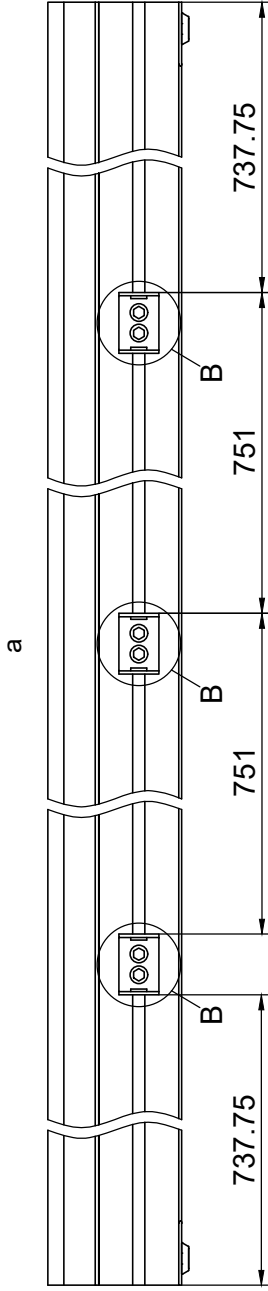

NO.	
1	7B33-006
2	7B33-007
3	M8-10
4	7B33-005
5	7B33-004
6	M8-20
7	7B33-009
8	7B33-020
9	Si8-16
10	7C33-002

F4