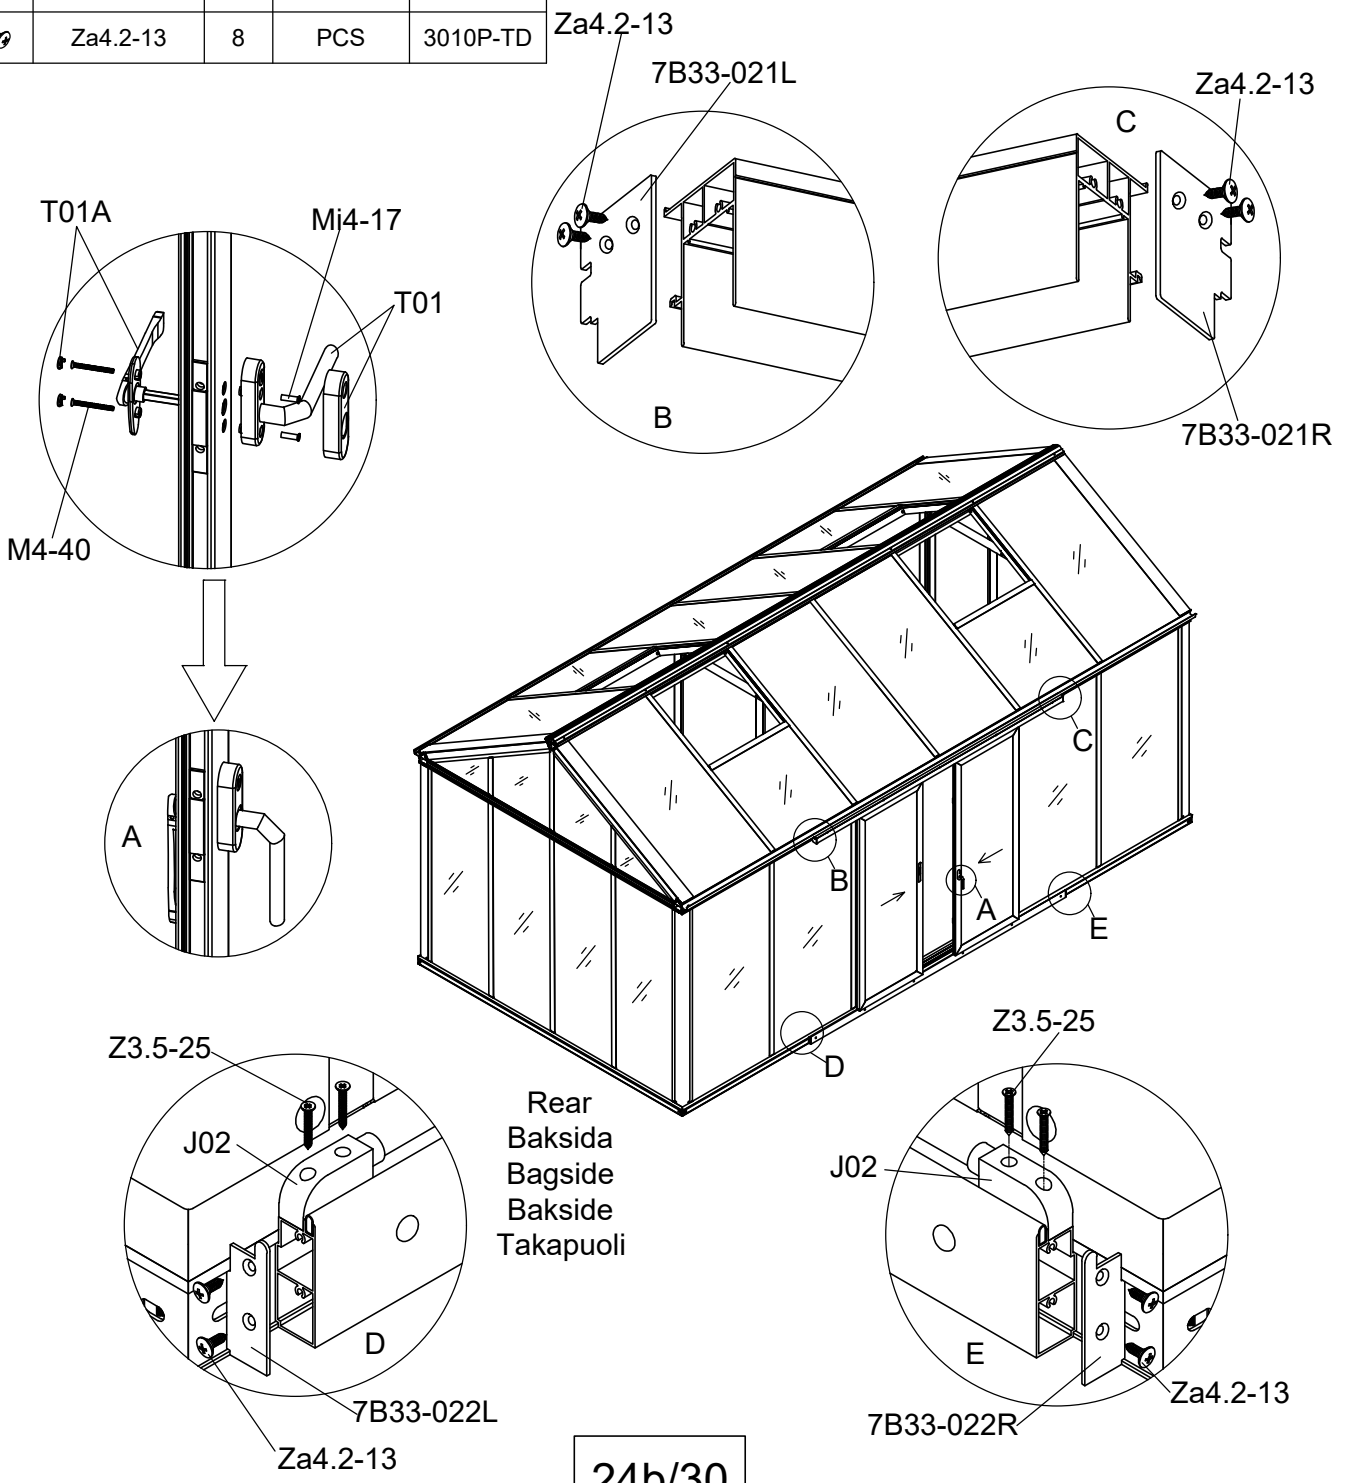

23d/30

Part	NO.	QTY.	Length(MM)
	T01	1	PCS
	T01A	1	PCS
	J02	2	PCS
	7B33-021R	1	PCS
	7B33-021L	1	PCS
	7B33-022R	1	PCS
	7B33-022L	1	PCS
	M4-40	2	PCS
	Mi4-17	2	PCS
	Z3.5-25	4	PCS
	Za4.2-13	8	PCS

Part	NO.	QTY.	Length(MM)	CTN NO.
	T01	1	PCS	3010P-TD
	T01A	1	PCS	3010P-TD
	J02	2	PCS	3010P-TD
	7B33-021R	1	PCS	3010P-TD
	7B33-021L	1	PCS	3010P-TD
	7B33-022R	1	PCS	3010P-TD
	7B33-022L	1	PCS	3010P-TD
	M4-40	2	PCS	3010P-TD
	Mi4-17	2	PCS	3010P-TD
	Z3.5-25	4	PCS	3010P-TD
	Za4.2-13	8	PCS	3010P-TD