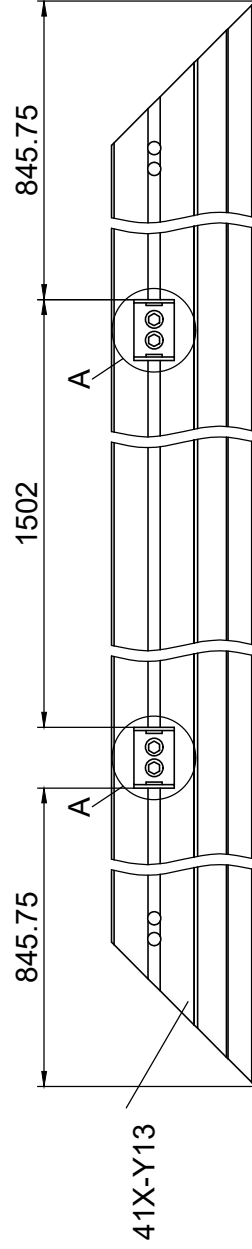

NO.	
1	M8-10
2	7B33-005
3	7B33-004
4	7C33-002

F2