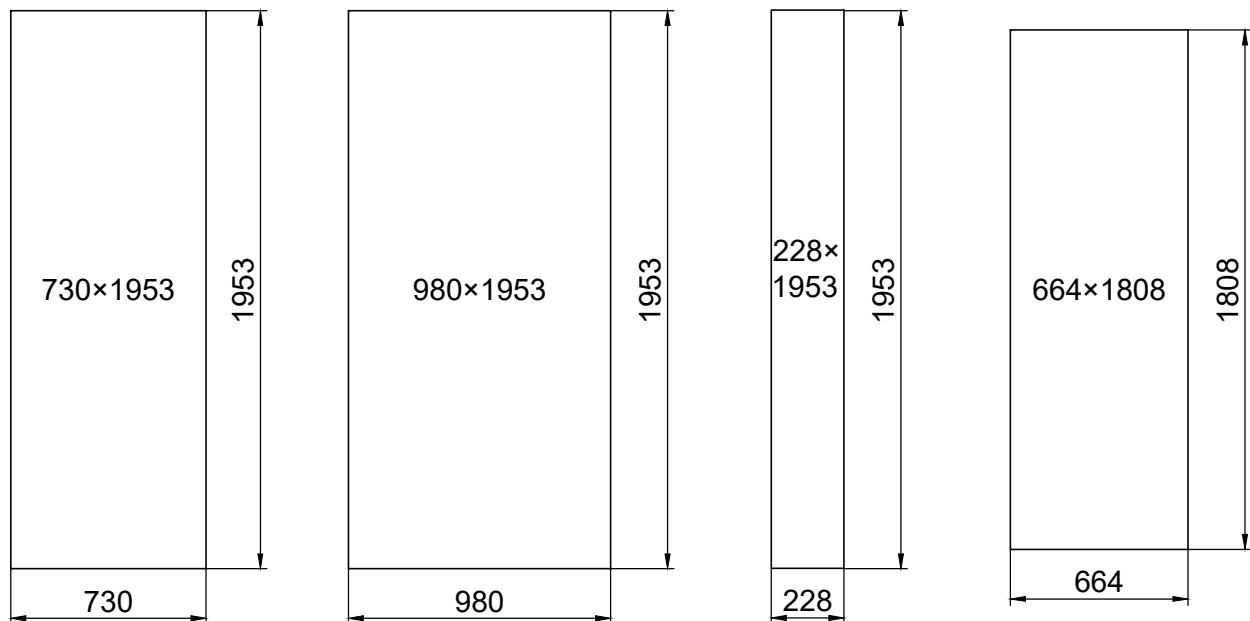

Part	NO.	QTY.				Length(MM)	Page
		3601	3602	3603	3604		
	730×1953	12	8	12	8	1953	P11
	980×1953	0	4	4	8	1953	P11
	228×1953	0	4	0	4	1953	P11
	694×423	4	4	4	4	694	P14~15
	730×856	4	4	4	4	856	P14~15
	980×1800	4	6	6	8	1800	P17
	980×909	2	2	4	4	980	P17
	664×1808	4	4	4	4	1808	P19
	1032×831	2	2	4	4	1032	P25