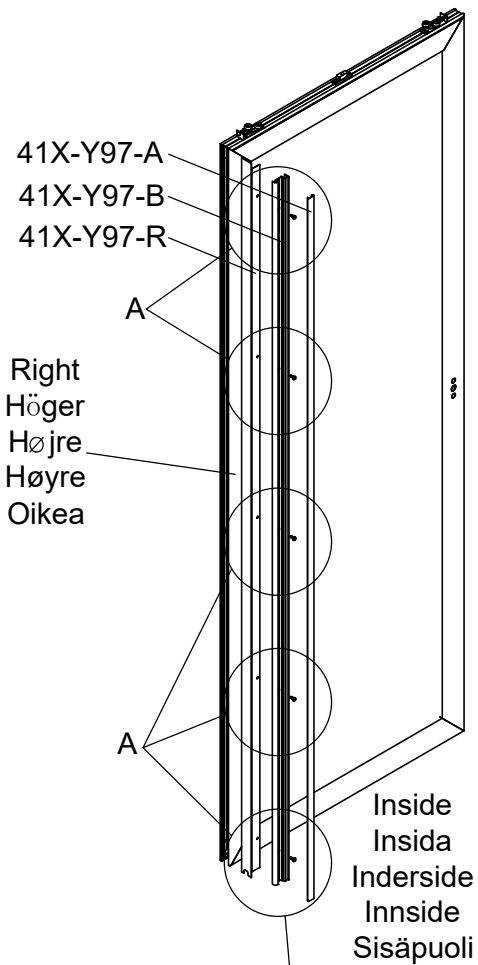

Part	NO.	QTY.	Length(MM)
	MCJT002	12M	

Part	NO.	QTY.	Length(MM)	CTN NO.
	MCJT002	12M		3010P-TD

2 PCS

Part	NO.	QTY.	Length(MM)
	41X-Y97-R	1	1915
	41X-Y97-B	1	1882
	41X-Y97-A	1	1882
	Z4.2-13	5	PCS

Part	NO.	QTY.	Length(MM)	CTN NO.
	41X-Y97-R	1	1915	3010P-TD
	41X-Y97-B	1	1882	3010P-TD
	41X-Y97-A	1	1882	3010P-TD
	Z4.2-13	5	PCS	3010P-TD

2 PCS

Part	NO.	QTY.	Length(MM)
	41X-Y97-L	1	1915
	41X-Y97-B	1	1882
	41X-Y97-A	1	1882
	Z4.2-13	5	PCS

Part	NO.	QTY.	Length(MM)	CTN NO.
	41X-Y97-L	1	1915	3010P-TD
	41X-Y97-B	1	1882	3010P-TD
	41X-Y97-A	1	1882	3010P-TD
	Z4.2-13	5	PCS	3010P-TD