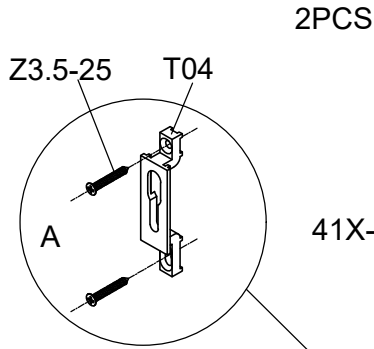

Part	NO.	QTY.	Length(MM)
	41X-Y94	1	1910
	NSST120	2.0M	
	T04	2	PCS
	Z4.2-38	4	PCS
	Z3.5-25	4	PCS

Part	NO.	QTY.	Length(MM)	CTN NO.
	41X-Y94	1	1910	3010P-TD
	NSST120	2.0M		3010P-TD
	T04	2	PCS	3010P-TD
	Z4.2-38	4	PCS	3010P-TD
	Z3.5-25	4	PCS	3010P-TD

21c/30