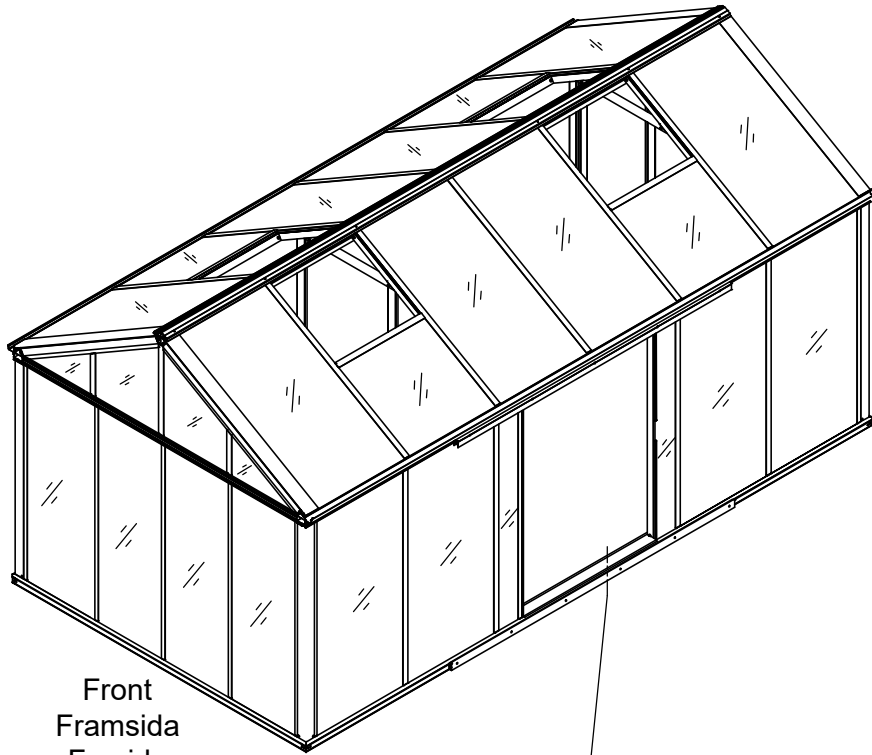

Part	NO.	QTY.	Length(MM)
	41X-Y100	1	1451

Front
Fransida
Forside
Franside
Etupuoli

41X-Y100