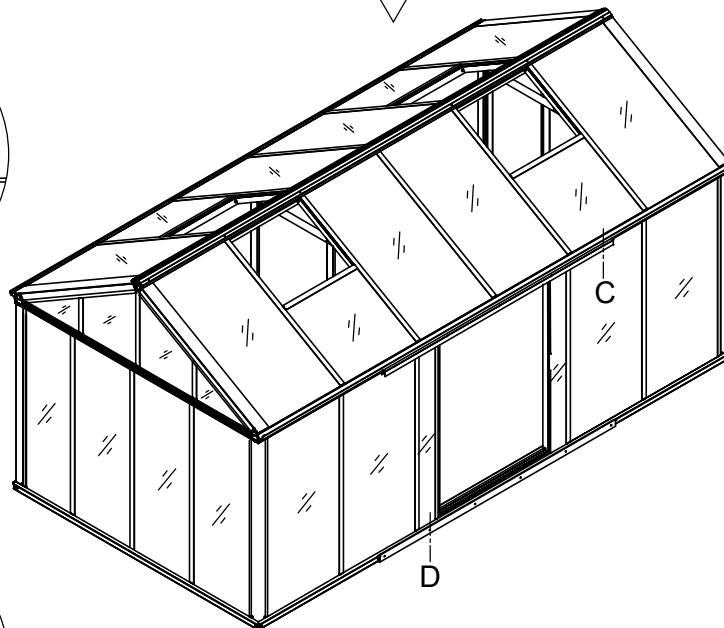

Front
Framsida
Forside
Framside
Etupuoli