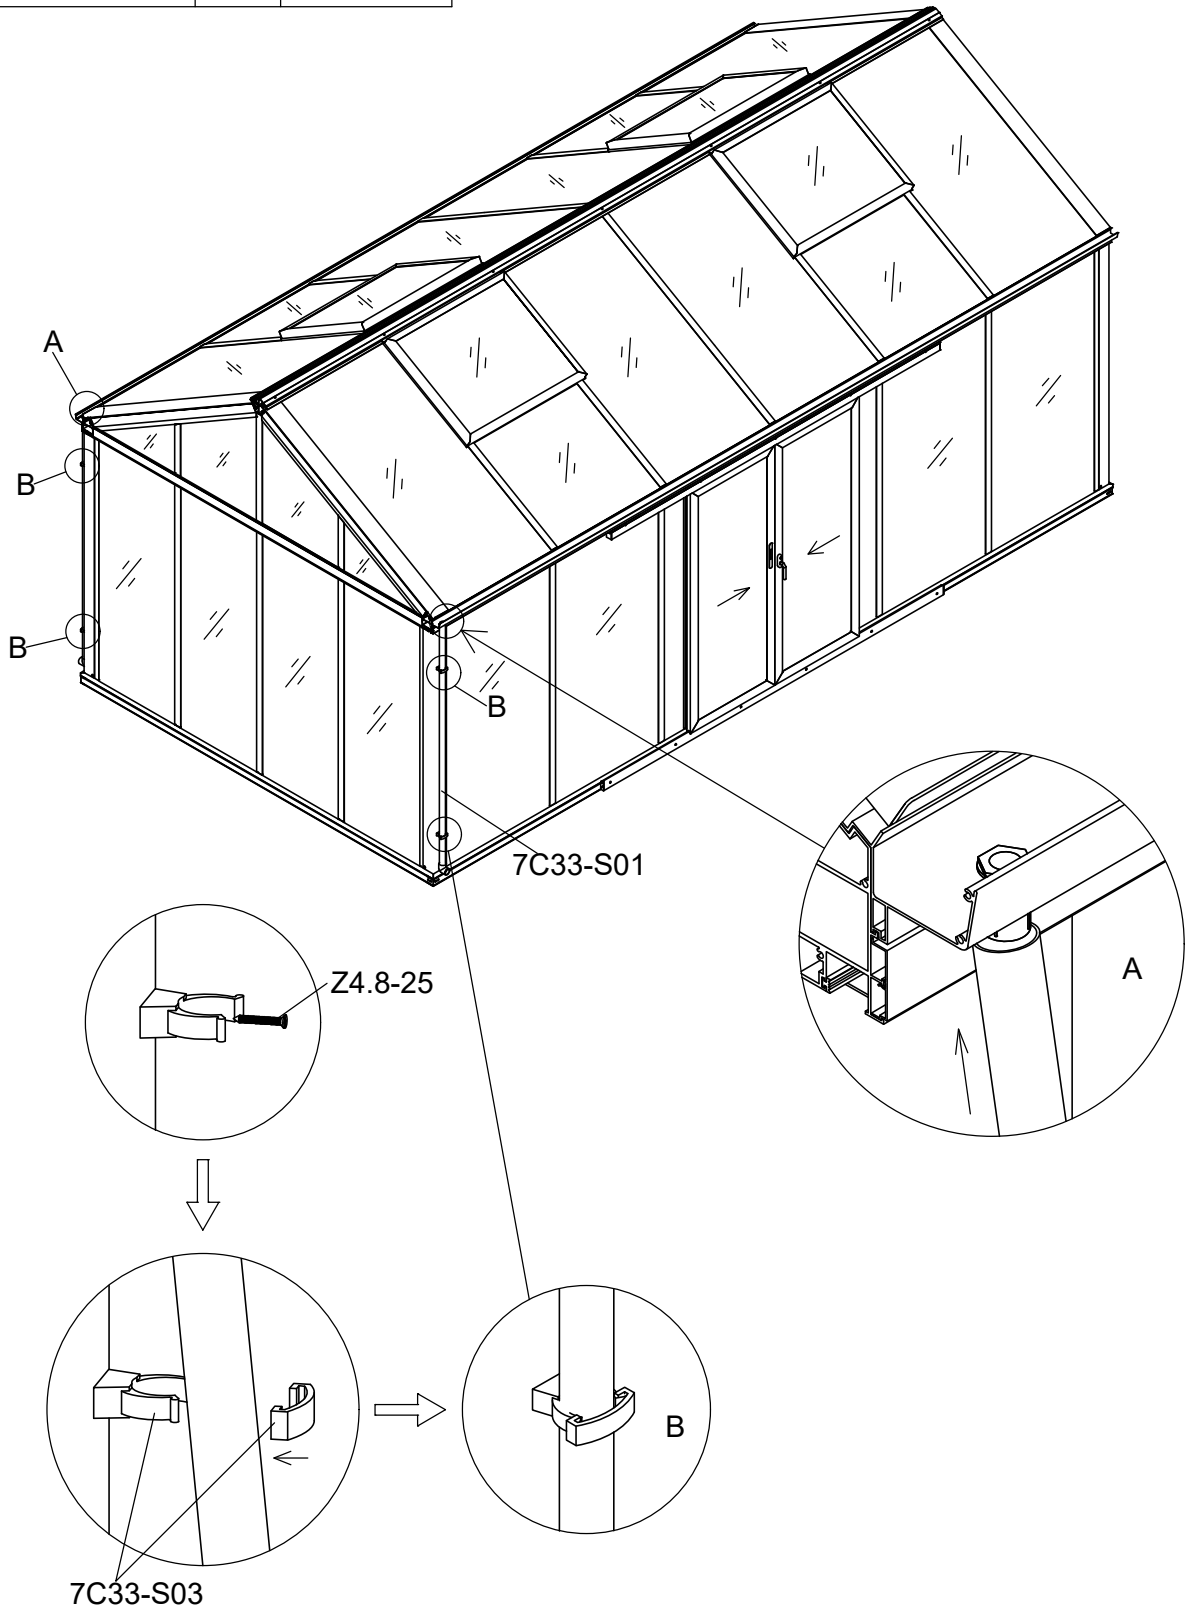

Part	NO.	QTY.	Length(MM)
	7C33-S01	2	2110
	7C33-S03	4	PCS
	Z4.8-25	4	PCS