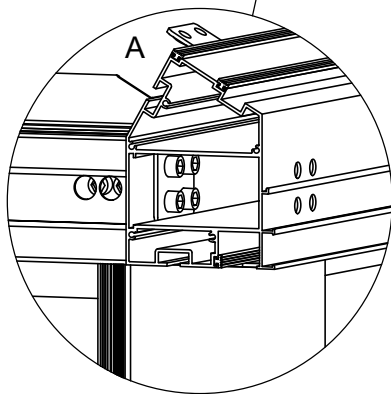

Part	NO.	QTY.	Length(MM)
	7B33-008	4	PCS
	M8-20	16	PCS