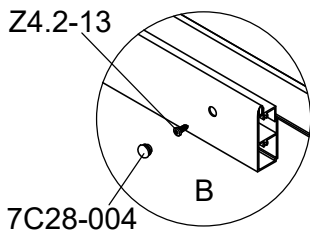

21c/30

Part	NO.	QTY.	Length(MM)
	41X-Y64	1	3016
	41X-Y17	1	3120
	7C28-004	11	PCS
	Z4.2-50	5	PCS
	Z4.2-13	6	PCS

Front
 Framsida
 Forside
 Framside
 Etupuoli

Part	NO.	QTY.	Length(MM)	CTN NO.
	41X-Y64	1	3016	3010P-TD
	41X-Y17	1	3120	3010P-TD
	7C28-004	11	PCS	3010P-TD
	Z4.2-50	5	PCS	3010P-TD
	Z4.2-13	6	PCS	3010P-TD