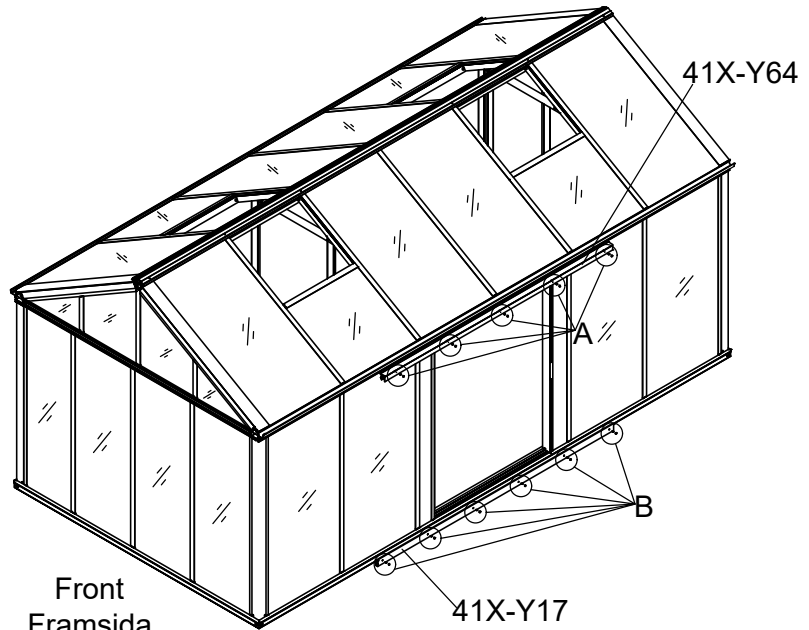

Part	NO.	QTY.	Length(MM)
	41X-Y64	1	3016
	41X-Y17	1	3120
	7C28-004	11	PCS
	Z4.2-50	5	PCS
	Z4.2-13	6	PCS