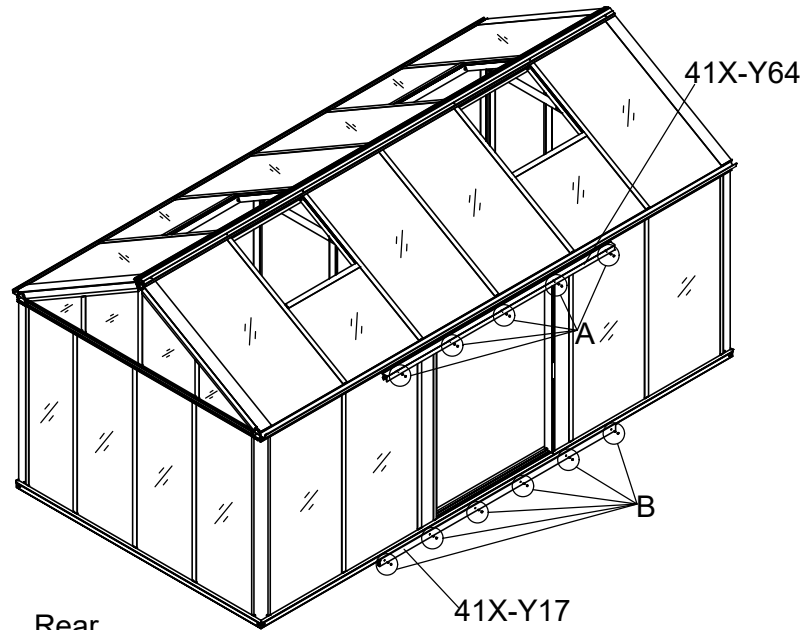

21c/30

Part	NO.	QTY.	Length(MM)
	41X-Y64	1	3016
	41X-Y17	1	3120
	7C28-004	11	PCS
	Z4.2-50	5	PCS
	Z4.2-13	6	PCS

Front
 Framsida
 Forside
 Framside
 Etupuoli

Part	NO.	QTY.	Length(MM)	CTN NO.
	41X-Y64	1	3016	3010P-TD
	41X-Y17	1	3120	3010P-TD
	7C28-004	11	PCS	3010P-TD
	Z4.2-50	5	PCS	3010P-TD
	Z4.2-13	6	PCS	3010P-TD